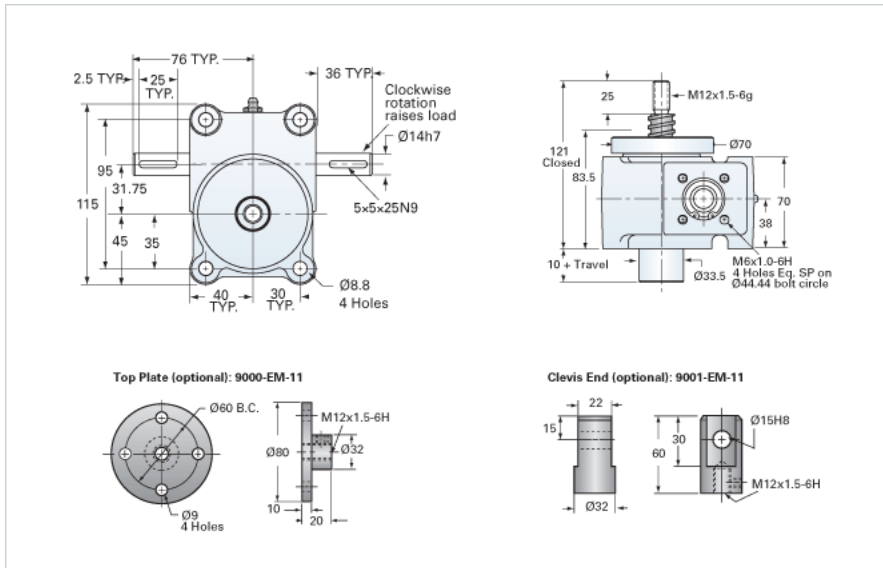

### Details

Capacity [kN]	10
Gear Ratio	20:1
Raise for One Turn of Worm [mm]	0.20
Torque to Raise 1 kN [Nm]	0.24
No Load Torque [Nm]	0.34
Lifting Screw Diameter [mm]	20
Screw Lead [mm]	4
Root Diameter [mm]	14.9

### Performance Specifications

Maximum Allowable Input [kW]	0.19
Maximum Input Torque [Nm]	2.44
Maximum Load at 1425 RPM [kN]	5.1
Maximum Worm Speed at Rated Load [rpm]	730
Starting Torque	2 x Running Torque

### Weight

Base 0 Travel [kg]	2.50
Per 100mm of Travel [kg]	0.19
Grease [kg]	0.23