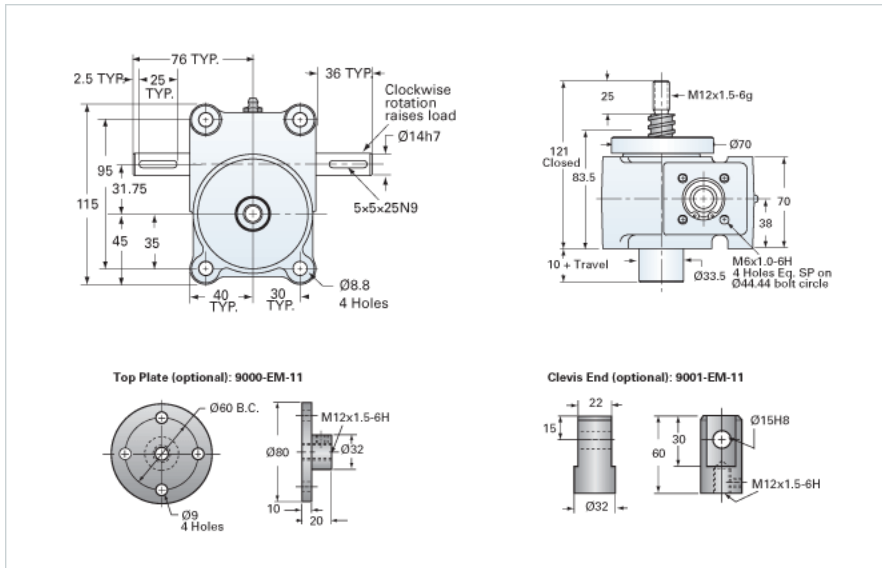

### Details

Capacity [kN]	10
Gear Ratio	5:1
Raise for One Turn of Worm [mm]	0.80
Torque to Raise 1 kN [Nm]	0.52
No Load Torque [Nm]	0.34
Lifting Screw Diameter [mm]	20
Screw Lead [mm]	4
Root Diameter [mm]	14.9

### Performance Specifications

Maximum Allowable Input [kW]	0.36
Maximum Input Torque [Nm]	5.19
Maximum Load at 1425 RPM [kN]	4.7
Maximum Worm Speed at Rated Load [rpm]	665
Starting Torque	2 x Running Torque

### Weight

Base 0 Travel [kg]	2.50
Per 100mm of Travel [kg]	0.19
Grease [kg]	0.23