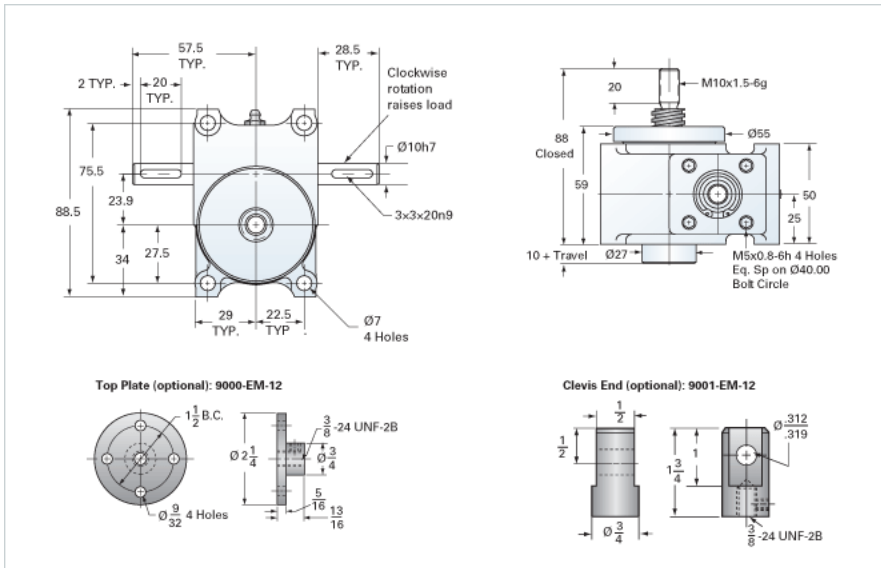

### Details

Capacity [kN]	5
Gear Ratio	20:1
Raise for One Turn of Worm [mm]	0.20
Torque to Raise 1 kN [Nm]	0.19
No Load Torque [Nm]	0.11
Lifting Screw Diameter [mm]	16
Screw Lead [mm]	4
Root Diameter [mm]	10.9

### Performance Specifications

Maximum Allowable Input [kW]	0.13
Maximum Input Torque [Nm]	0.94
Maximum Load at 1425 RPM [kN]	4.6
Maximum Worm Speed at Rated Load [rpm]	1130
Starting Torque	2 x Running Torque

### Weight

Base 0 Travel [kg]	1.13
Per 100mm of Travel [kg]	0.12
Grease [kg]	0.23