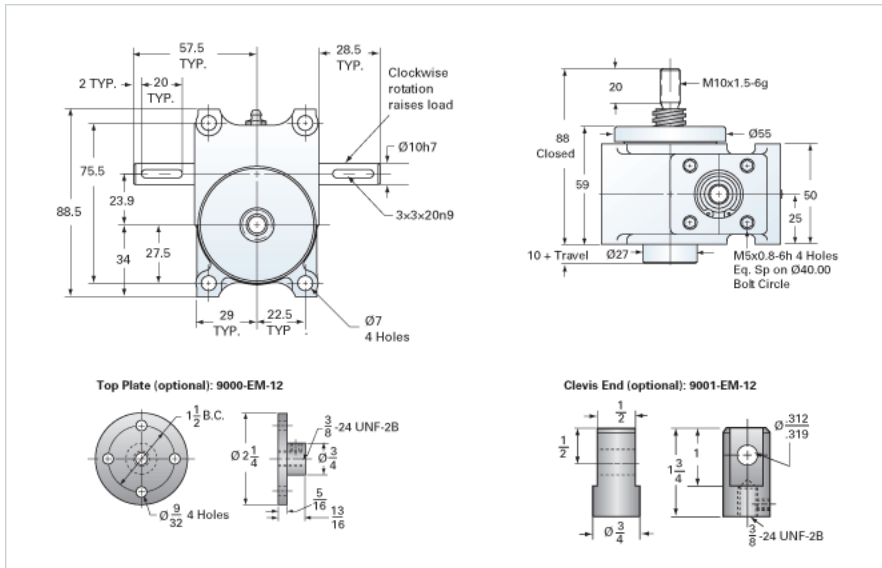

### Details

Capacity [kN]	5
Gear Ratio	20:1
Raise for One Turn of Worm [mm]	0.20
Torque to Raise 1 kN [Nm]	0.19
No Load Torque [Nm]	0.11
Lifting Screw Diameter [mm]	16
Screw Lead [mm]	4
Root Diameter [mm]	10.9

### Performance Specifications

Maximum Allowable Input [kW]	0.13
Maximum Input Torque [Nm]	0.94
Maximum Load at 1425 RPM [kN]	4.6
Maximum Worm Speed at Rated Load [rpm]	1130
Starting Torque	2 x Running Torque

### Weight

Base 0 Travel [kg]	1.13
Per 100mm of Travel [kg]	0.12
Grease [kg]	0.23