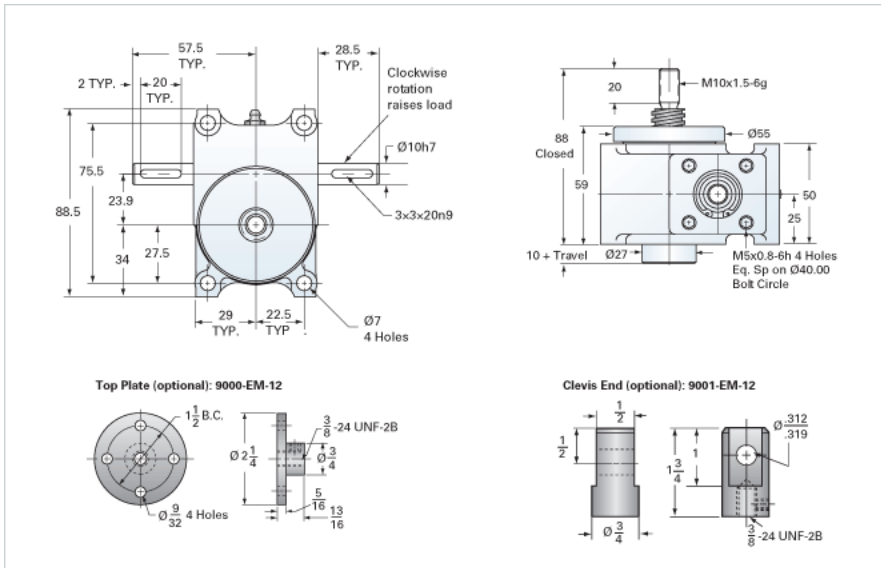

ActionJac EM05-MSJ-U 5:1

Call 800-321-7800 or visit us online at www.nookindustries.com to configure and order your ActionJac EM05-MSJ-U 5:1 today!

Details

Capacity [kN]	5
Gear Ratio	5:1
Raise for One Turn of Worm [mm]	0.80
Torque to Raise 1 kN [Nm]	0.45
No Load Torque [Nm]	0.11
Lifting Screw Diameter [mm]	16
Screw Lead [mm]	4
Root Diameter [mm]	10.9

Performance Specifications

Maximum Allowable Input [kW]	0.27
Maximum Input Torque [Nm]	2.25
Maximum Load at 1425 RPM [kN]	4.0
Maximum Worm Speed at Rated Load [rpm]	1130
Starting Torque	2 x Running Torque

Weight

Base 0 Travel [kg]	1.13
Per 100mm of Travel [kg]	0.12
Grease [kg]	0.23