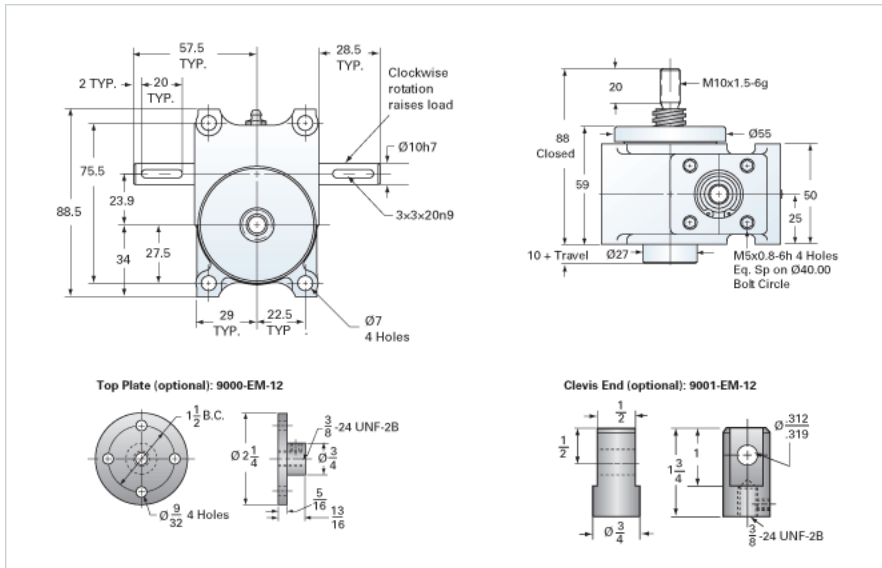

ActionJac EM05-MSJ-U 5:1

Call 800-321-7800 or visit us online at www.nookindustries.com to configure and order your ActionJac EM05-MSJ-U 5:1 today!

Details

Capacity [kN]	5
Gear Ratio	5:1
Raise for One Turn of Worm [mm]	0.80
Torque to Raise 1 kN [Nm]	0.45
No Load Torque [Nm]	0.11
Lifting Screw Diameter [mm]	16
Screw Lead [mm]	4
Root Diameter [mm]	10.9

Performance Specifications

Maximum Allowable Input [kW]	0.27
Maximum Input Torque [Nm]	2.25
Maximum Load at 1425 RPM [kN]	4.0
Maximum Worm Speed at Rated Load [rpm]	1130
Starting Torque	2 x Running Torque

Weight

Base 0 Travel [kg]	1.13
Per 100mm of Travel [kg]	0.12
Grease [kg]	0.23