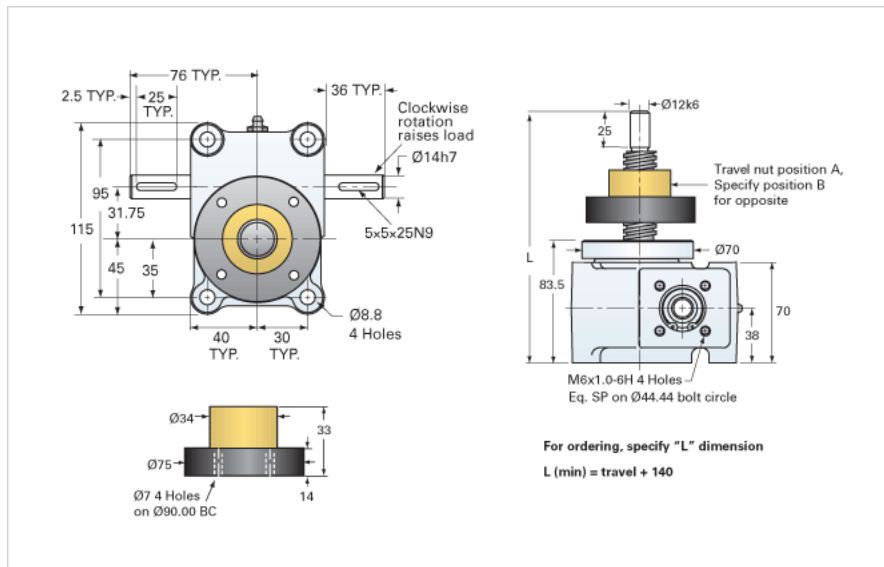

### Details

Capacity [kN]	10
Gear Ratio	5:1
Raise for One Turn of Worm [mm]	0.80
Torque to Raise 1 kN [Nm]	0.52
No Load Torque [Nm]	0.34
Lifting Screw Diameter [mm]	20
Screw Lead [mm]	4
Root Diameter [mm]	14.9

### Performance Specifications

Maximum Allowable Input [kW]	0.36
Maximum Input Torque [Nm]	5.19
Maximum Load at 1425 RPM [kN]	4.7
Maximum Worm Speed at Rated Load [rpm]	665
Starting Torque	2 x Running Torque

### Weight

Base 0 Travel [kg]	2.50
Per 100mm of Travel [kg]	0.19
Grease [kg]	0.23