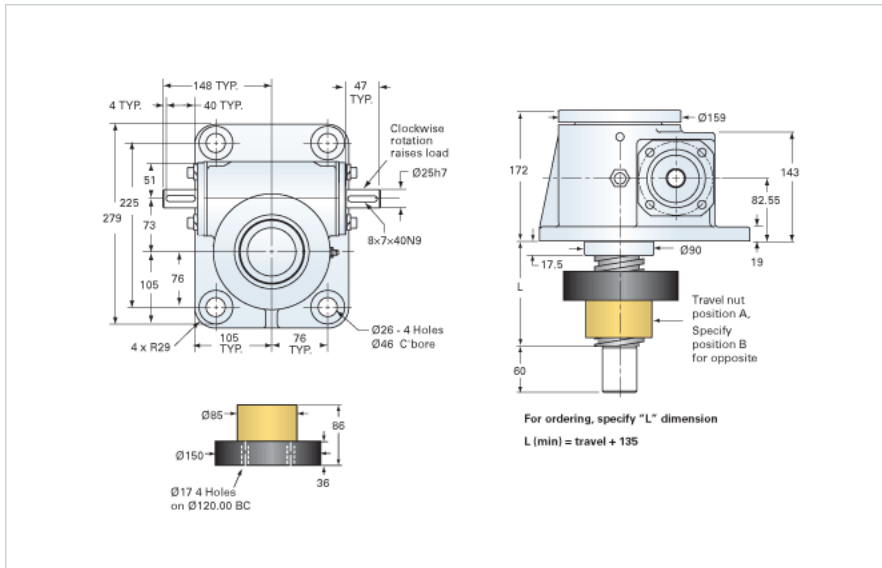

### Details

Capacity [kN]	200
Gear Ratio	8:1
Travel for 1 Turn of Worm [mm]	1.5
Torque to Raise 1 kN [Nm]	1.08
No Load Torque [Nm]	4.52
Lifting Screw Diameter [mm]	65
Screw Lead [mm]	12
Root Diameter [mm]	50.0

### Performance Specifications

Maximum Allowable Input [kW]	5.60
Maximum Input Torque [Nm]	215.00
Maximum Load at 1425 RPM [kN]	35.0
Maximum Worm Speed at Rated Load [rpm]	250
Starting Torque	2 x Running Torque

### Weight

Base 0 Travel [kg]	36.30
Per 100mm of Travel [kg]	2.12
Grease [kg]	1.00