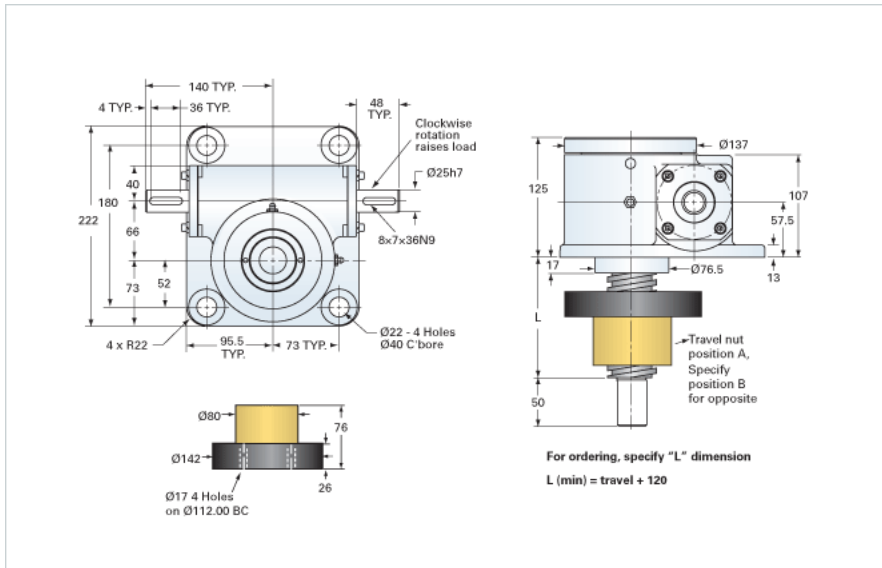

### Details

Capacity [kN]	100
Gear Ratio	8:1
Travel for 1 Turn of Worm [mm]	1.5
Torque to Raise 1 kN [Nm]	0.97
No Load Torque [Nm]	2.26
Lifting Screw Diameter [mm]	55
Screw Lead [mm]	12
Root Diameter [mm]	40.0

### Performance Specifications

Maximum Allowable Input [kW]	3.65
Maximum Input Torque [Nm]	97.20
Maximum Load at 1425 RPM [kN]	25.2
Maximum Worm Speed at Rated Load [rpm]	360
Starting Torque	2 x Running Torque

### Weight

Base 0 Travel [kg]	20.40
Per 100mm of Travel [kg]	1.46
Grease [kg]	0.68