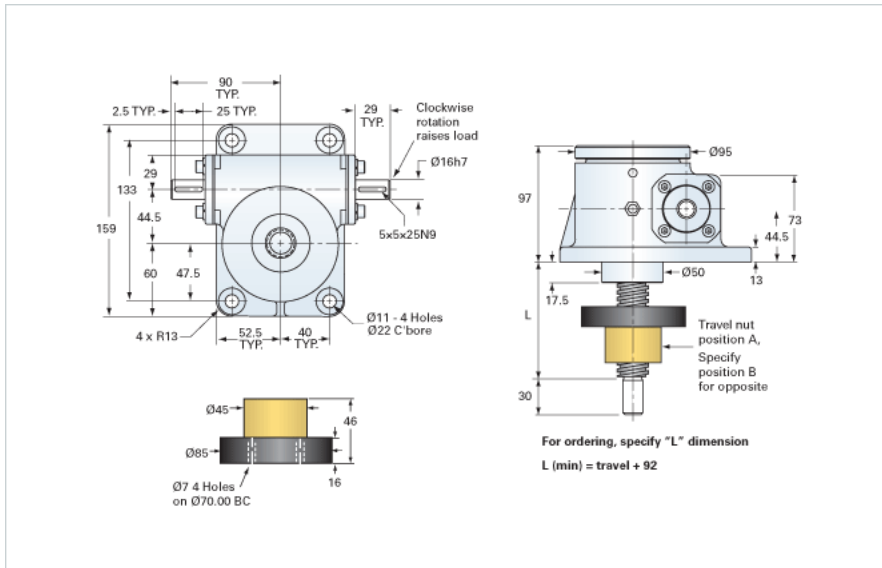

ActionJac EM2.5-MSJ-IR 12:1

Call 800-321-7800 or visit us online at www.nookindustries.com to configure and order your ActionJac EM2.5-MSJ-IR 12:1 today!

Details

Capacity [kN]	25
Gear Ratio	12:1
Travel for 1 Turn of Worm [mm]	0.5
Torque to Raise 1 kN [Nm]	0.35
No Load Torque [Nm]	0.56
Lifting Screw Diameter [mm]	26
Screw Lead [mm]	6
Root Diameter [mm]	17.8

Performance Specifications

Maximum Allowable Input [kW]	1.13
Maximum Input Torque [Nm]	8.70
Maximum Load at 1425 RPM [kN]	21.7
Maximum Worm Speed at Rated Load [rpm]	1235
Starting Torque	2 x Running Torque

Weight

Base 0 Travel [kg]	7.70
Per 100mm of Travel [kg]	0.32
Grease [kg]	0.22