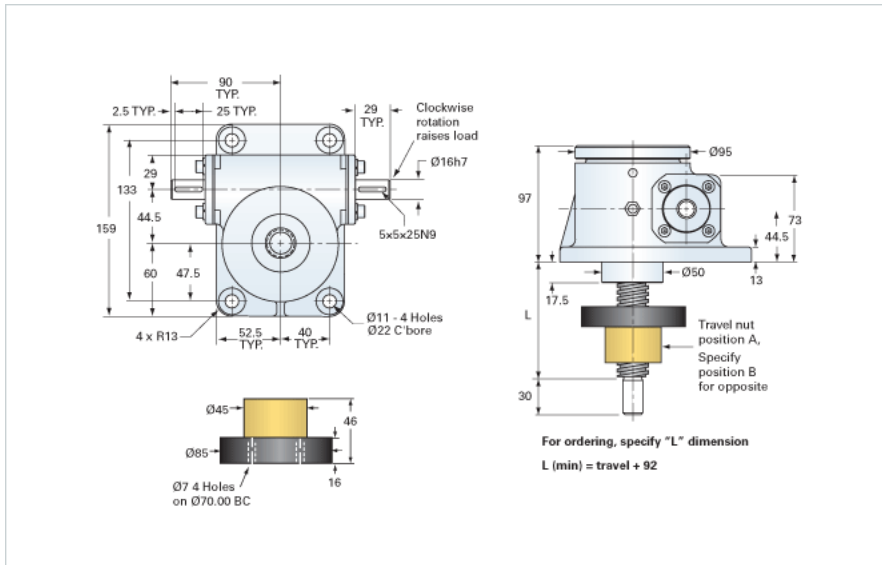

ActionJac EM2.5-MSJ-IR 12:1

Call 800-321-7800 or visit us online at www.nookindustries.com to configure and order your ActionJac EM2.5-MSJ-IR 12:1 today!

Details

Capacity [kN]	25
Gear Ratio	12:1
Travel for 1 Turn of Worm [mm]	0.5
Torque to Raise 1 kN [Nm]	0.35
No Load Torque [Nm]	0.56
Lifting Screw Diameter [mm]	26
Screw Lead [mm]	6
Root Diameter [mm]	17.8

Performance Specifications

Maximum Allowable Input [kW]	1.13
Maximum Input Torque [Nm]	8.70
Maximum Load at 1425 RPM [kN]	21.7
Maximum Worm Speed at Rated Load [rpm]	1235
Starting Torque	2 x Running Torque

Weight

Base 0 Travel [kg]	7.70
Per 100mm of Travel [kg]	0.32
Grease [kg]	0.22