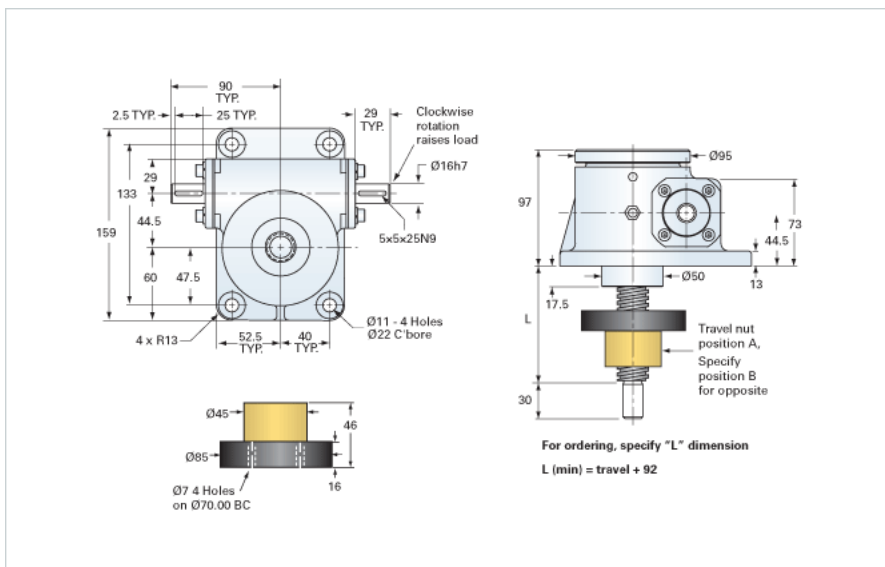

### Details

Capacity [kN]	25
Gear Ratio	6:1
Travel for 1 Turn of Worm [mm]	1
Torque to Raise 1 kN [Nm]	0.59
No Load Torque [Nm]	0.56
Lifting Screw Diameter [mm]	26
Screw Lead [mm]	6
Root Diameter [mm]	17.8

### Performance Specifications

Maximum Allowable Input [kW]	1.51
Maximum Input Torque [Nm]	14.90
Maximum Load at 1425 RPM [kN]	17.0
Maximum Worm Speed at Rated Load [rpm]	975
Starting Torque	2 x Running Torque

### Weight

Base 0 Travel [kg]	7.70
Per 100mm of Travel [kg]	0.32
Grease [kg]	0.22