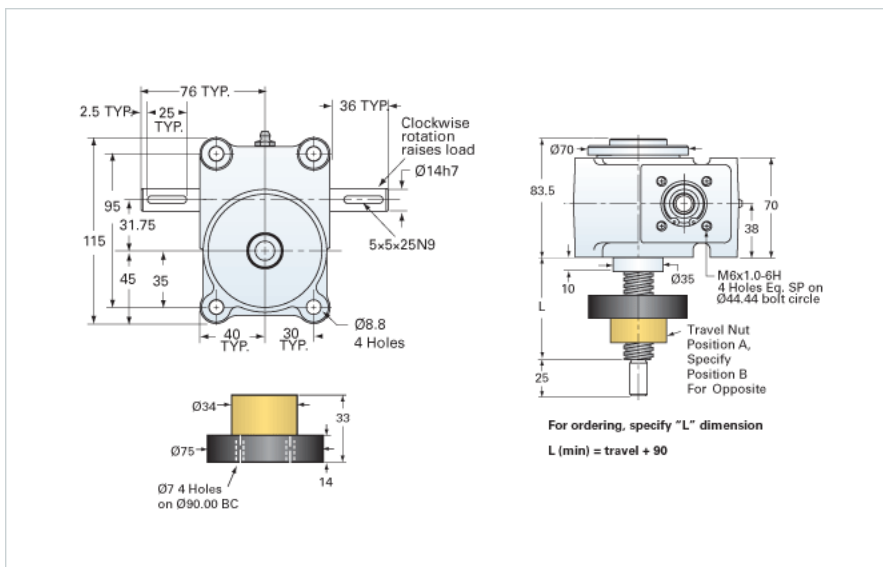

### Details

Capacity [kN]	10
Gear Ratio	20:1
Travel for 1 Turn of Worm [mm]	0.2
Torque to Raise 1 kN [Nm]	0.24
No Load Torque [Nm]	0.34
Lifting Screw Diameter [mm]	20
Screw Lead [mm]	4
Root Diameter [mm]	14.9

### Performance Specifications

Maximum Allowable Input [kW]	0.19
Maximum Input Torque [Nm]	2.44
Maximum Load at 1425 RPM [kN]	5.1
Maximum Worm Speed at Rated Load [rpm]	730
Starting Torque	2 x Running Torque

### Weight

Base 0 Travel [kg]	2.50
Per 100mm of Travel [kg]	0.19
Grease [kg]	0.23