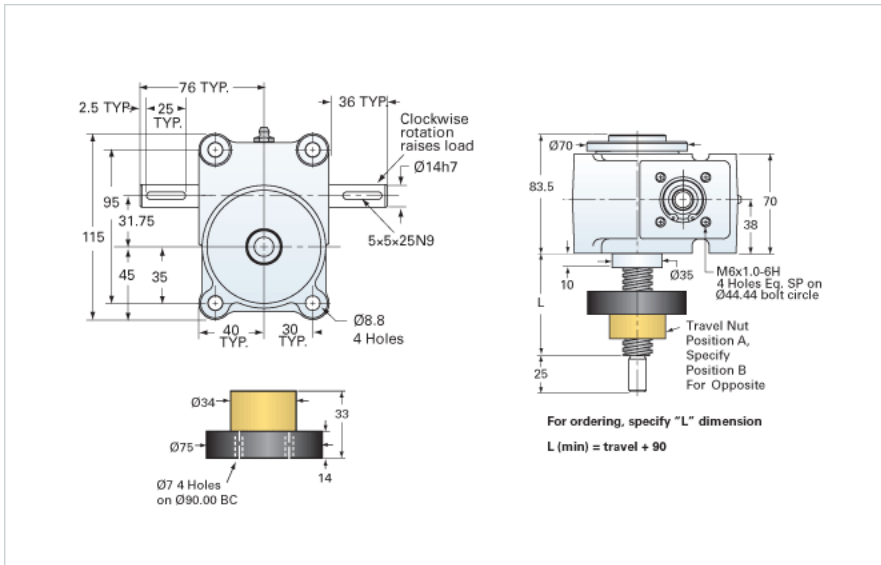

### Details

Capacity [kN]	10
Gear Ratio	5:1
Travel for 1 Turn of Worm [mm]	0.8
Torque to Raise 1 kN [Nm]	0.52
No Load Torque [Nm]	0.34
Lifting Screw Diameter [mm]	20
Screw Lead [mm]	4
Root Diameter [mm]	14.9

### Performance Specifications

Maximum Allowable Input [kW]	0.36
Maximum Input Torque [Nm]	5.19
Maximum Load at 1425 RPM [kN]	4.7
Maximum Worm Speed at Rated Load [rpm]	665
Starting Torque	2 x Running Torque

### Weight

Base 0 Travel [kg]	2.50
Per 100mm of Travel [kg]	0.19
Grease [kg]	0.23