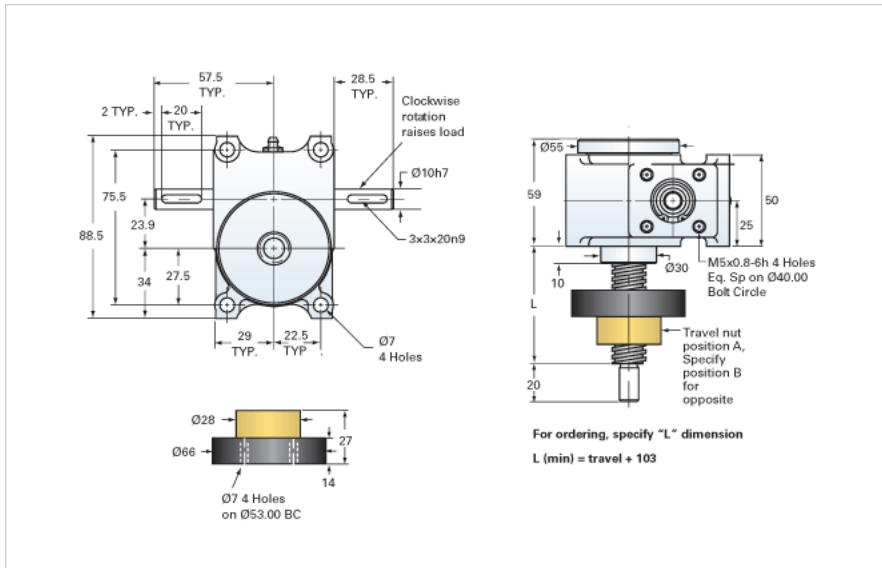

### Details

Capacity [kN]	5
Gear Ratio	5:1
Travel for 1 Turn of Worm [mm]	0.8
Torque to Raise 1 kN [Nm]	0.45
No Load Torque [Nm]	0.11
Lifting Screw Diameter [mm]	16
Screw Lead [mm]	4
Root Diameter [mm]	10.9

### Performance Specifications

Maximum Allowable Input [kW]	0.27
Maximum Input Torque [Nm]	2.25
Maximum Load at 1425 RPM [kN]	4.0
Maximum Worm Speed at Rated Load [rpm]	1130
Starting Torque	2 x Running Torque

### Weight

Base 0 Travel [kg]	1.13
Per 100mm of Travel [kg]	0.12
Grease [kg]	0.23