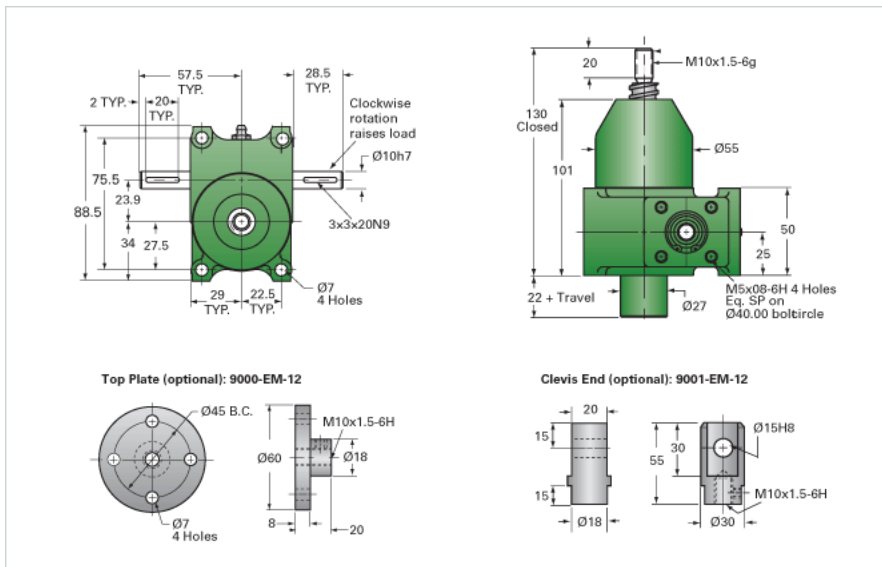

### Details

Capacity [kN]	5
Gear Ratio	5:1
Raise for One Turn of Worm [mm]	1.00
Torque to Raise 1 kN [Nm]	0.24
No Load Torque [Nm]	0.11
Lifting Screw Diameter [mm]	15.7
Screw Lead [mm]	5
Root Diameter [mm]	12.9
BackDrive Holding Torque [Nm]	1.0

### Performance Specifications

Maximum Allowable Input [kW]	0.12
Maximum Input Torque [Nm]	1.21
Maximum Load at 1425 RPM [kN]	5
Maximum Worm Speed at Rated Load [rpm]	1625
Starting Torque	1.5 x Running Torque

### Weight

Base 0 Travel [kg]	1.36
Per 100mm of Travel [kg]	0.14
Grease [kg]	0.14