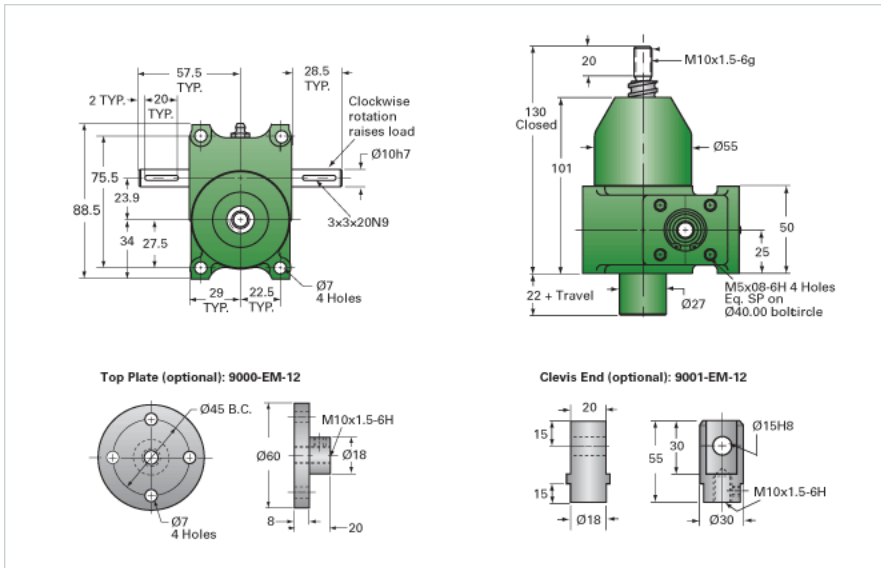

### Details

Capacity [kN]	5
Gear Ratio	5:1
Raise for One Turn of Worm [mm]	1.00
Torque to Raise 1 kN [Nm]	0.24
No Load Torque [Nm]	0.11
Lifting Screw Diameter [mm]	15.7
Screw Lead [mm]	5
Root Diameter [mm]	12.9
BackDrive Holding Torque [Nm]	1.0

### Performance Specifications

Maximum Allowable Input [kW]	0.12
Maximum Input Torque [Nm]	1.21
Maximum Load at 1425 RPM [kN]	5
Maximum Worm Speed at Rated Load [rpm]	1625
Starting Torque	1.5 x Running Torque

### Weight

Base 0 Travel [kg]	1.36
Per 100mm of Travel [kg]	0.14
Grease [kg]	0.14