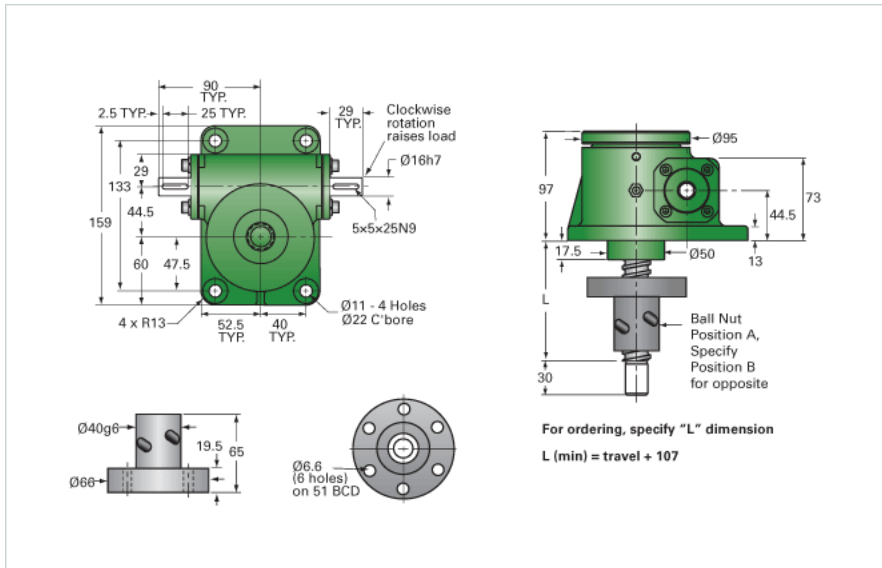

### Details

Capacity [kN]	25
Gear Ratio	12:1
Travel for 1 Turn of Worm [mm]	0.42
Torque to Raise 1 kN [Nm]	0.12
No Load Torque [Nm]	0.56
Lifting Screw Diameter [mm]	25
Screw Lead [mm]	5
Root Diameter [mm]	22.5
BackDrive Holding Torque [Nm]	2.5

### Performance Specifications

Maximum Allowable Input [kW]	0.65
Maximum Input Torque [Nm]	3.05
Maximum Load at 1425 RPM [kN]	25
Maximum Worm Speed at Rated Load [rpm]	2035
Starting Torque	1.5 x Running Torque

### Weight

Base 0 Travel [kg]	7.70
Per 100mm of Travel [kg]	0.36
Grease [kg]	0.22