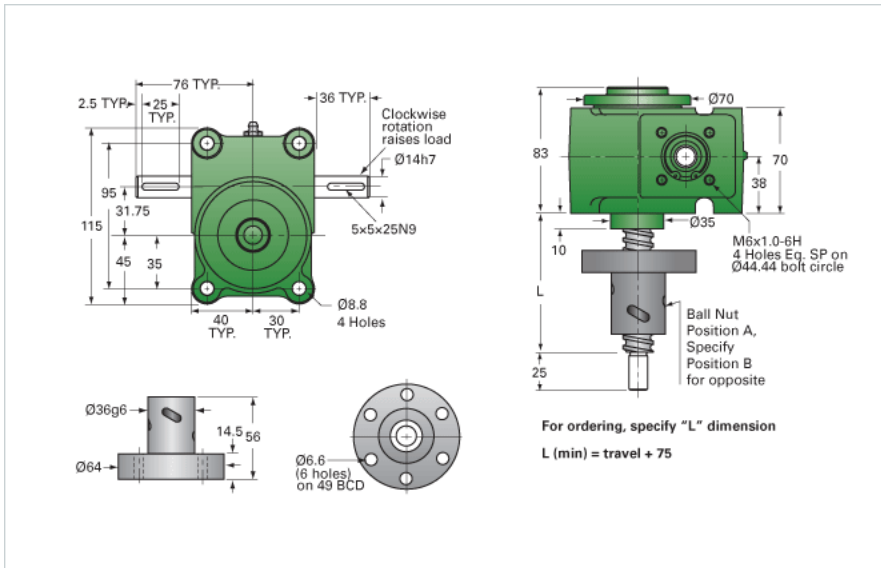

## ActionJac EM1-BSJ-IR 20:1

Call 800-321-7800 or visit us online at [www.nookindustries.com](http://www.nookindustries.com) to configure and order your ActionJac EM1-BSJ-IR 20:1 today!

### Details

Capacity [kN]	10
Gear Ratio	20:1
Travel for 1 Turn of Worm [mm]	0.25
Torque to Raise 1 kN [Nm]	0.11
No Load Torque [Nm]	0.34
Lifting Screw Diameter [mm]	20
Screw Lead [mm]	5
Root Diameter [mm]	17.5
BackDrive Holding Torque [Nm]	1.0

### Performance Specifications

Maximum Allowable Input [kW]	0.19
Maximum Input Torque [Nm]	1.14
Maximum Load at 1425 RPM [kN]	10
Maximum Worm Speed at Rated Load [rpm]	1585
Starting Torque	1.5 x Running Torque

### Weight

Base 0 Travel [kg]	3.60
Per 100mm of Travel [kg]	0.23
Grease [kg]	0.23