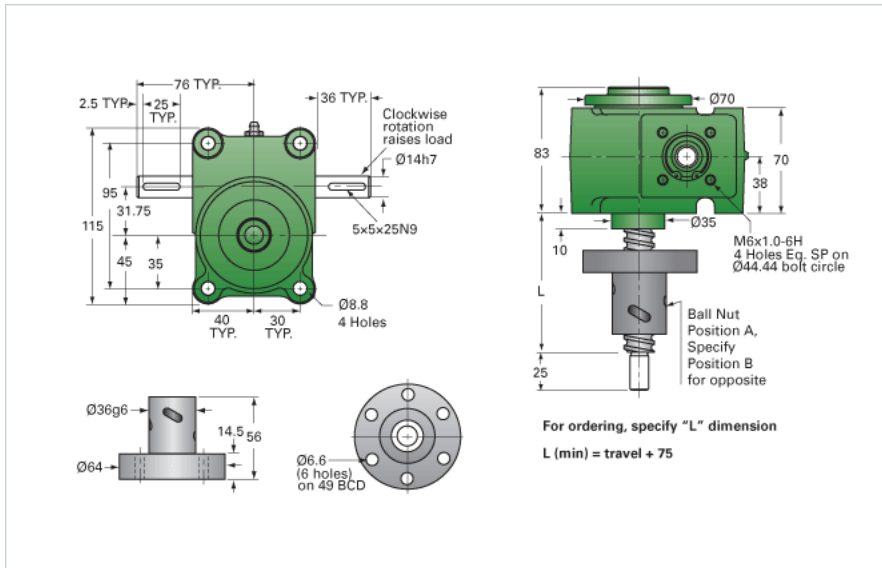

## ActionJac EM1-BSJ-IR 5:1

Call 800-321-7800 or visit us online at [www.nookindustries.com](http://www.nookindustries.com) to configure and order your ActionJac EM1-BSJ-IR 5:1 today!

### Details

Capacity [kN]	10
Gear Ratio	5:1
Travel for 1 Turn of Worm [mm]	1.00
Torque to Raise 1 kN [Nm]	0.24
No Load Torque [Nm]	0.34
Lifting Screw Diameter [mm]	20
Screw Lead [mm]	5
Root Diameter [mm]	17.5
BackDrive Holding Torque [Nm]	2.0

### Performance Specifications

Maximum Allowable Input [kW]	0.38
Maximum Input Torque [Nm]	2.41
Maximum Load at 1425 RPM [kN]	10
Maximum Worm Speed at Rated Load [rpm]	1500
Starting Torque	1.5 x Running Torque

### Weight

Base 0 Travel [kg]	3.60
Per 100mm of Travel [kg]	0.23
Grease [kg]	0.23