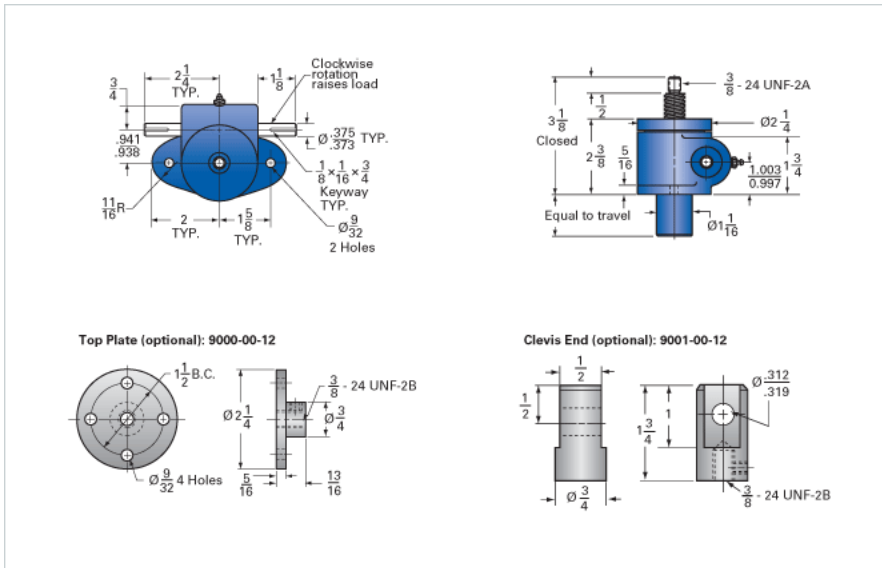

ActionJac MJ-200-U 20:1

Call 800-321-7800 or visit us online at www.nookindustries.com to configure and order your ActionJac MJ-200-U 20:1 today!

Details

Capacity [Ton]	0.5
Gear Ratio	20:1
Turns of Worm Per Inch Travel	200
Torque to Raise 1 lb. [in-lb]	0.0060
Lifting Screw Diameter [in]	0.50
Screw Lead [in]	0.100
Root Diameter [in]	0.359
Tare Drag Torque [in-lb]	-

Performance Specifications

Maximum Allowable Input [hp]	0.17
Maximum Input Torque [in-lb]	5.7
Compression Loading Maximum Travel at 1000 lbs. [lbs]	8.30
Compression Loading Maximum Travel at Any Load [lbs]	9.38
Maximum Worm Speed at Rated Load [rpm]	1800
Travel Rate at 1750 rpm [in/min]	9
Maximum Load at 1750 RPM [lb]	1000
Starting Torque	2 x Running Torque