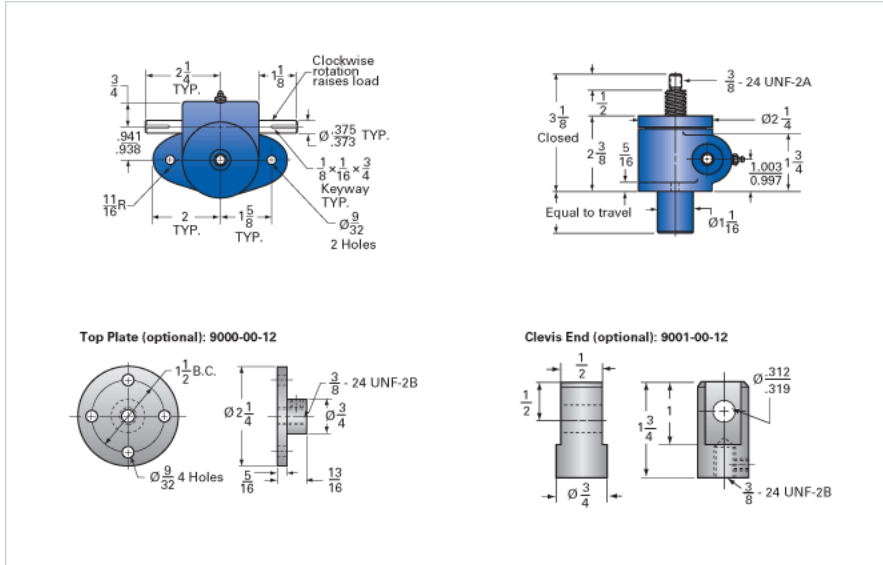

ActionJac MJ-200-U 20:1

Call 800-321-7800 or visit us online at www.nookindustries.com to configure and order your ActionJac MJ-200-U 20:1 today!

Details

Capacity [Ton]	0.5
Gear Ratio	20:1
Turns of Worm Per Inch Travel	200
Torque to Raise 1 lb. [in-lb]	0.0060
Lifting Screw Diameter [in]	0.50
Screw Lead [in]	0.100
Root Diameter [in]	0.359
Tare Drag Torque [in-lb]	-

Performance Specifications

Maximum Allowable Input [hp]	0.17
Maximum Input Torque [in-lb]	5.7
Compression Loading Maximum Travel at 1000 lbs. [lbs]	8.30
Compression Loading Maximum Travel at Any Load [lbs]	9.38
Maximum Worm Speed at Rated Load [rpm]	1800
Travel Rate at 1750 rpm [in/min]	9
Maximum Load at 1750 RPM [lb]	1000
Starting Torque	2 x Running Torque