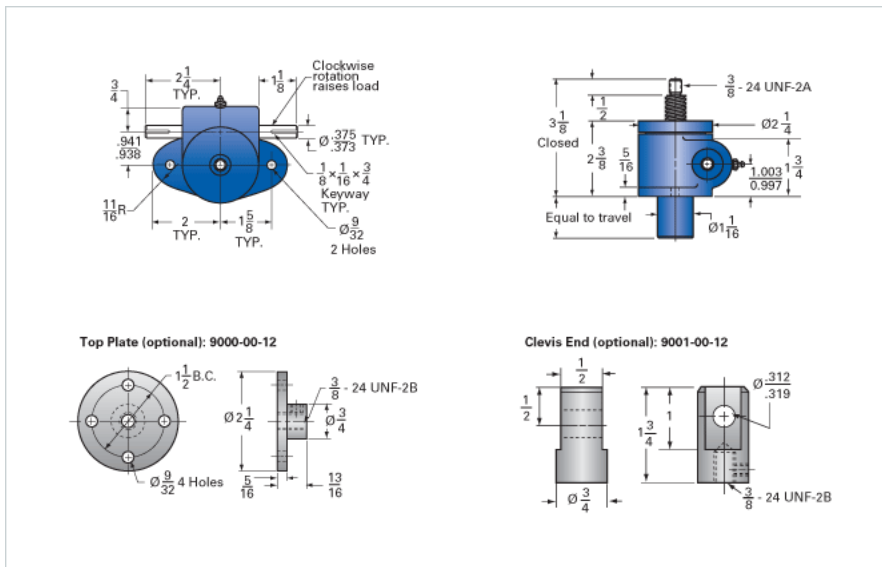

ActionJac MJ-160-U 20:1

Call 800-321-7800 or visit us online at www.nookindustries.com to configure and order your ActionJac MJ-160-U 20:1 today!

Details

Capacity [Ton]	0.5
Gear Ratio	20:1
Turns of Worm Per Inch Travel	160
Torque to Raise 1 lb. [in-lb]	0.0070
Lifting Screw Diameter [in]	0.63
Screw Lead [in]	0.125
Root Diameter [in]	0.457
Tare Drag Torque [in-lb]	-

Performance Specifications

Maximum Allowable Input [hp]	0.17
Maximum Input Torque [in-lb]	7
Compression Loading Maximum Travel at 1000 lbs. [lbs]	11.88
Compression Loading Maximum Travel at Any Load [lbs]	11.88
Maximum Worm Speed at Rated Load [rpm]	1500
Travel Rate at 1750 rpm [in/min]	11.2
Maximum Load at 1750 RPM [lb]	830
Starting Torque	2 x Running Torque