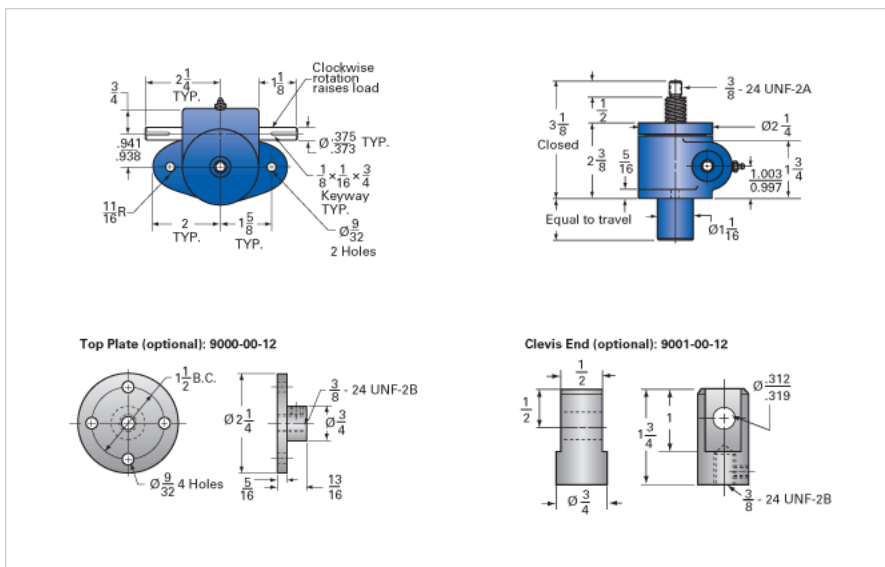

ActionJac MJ-160-U 20:1

Call 800-321-7800 or visit us online at www.nookindustries.com to configure and order your ActionJac MJ-160-U 20:1 today!

Details

Capacity [Ton]	0.5
Gear Ratio	20:1
Turns of Worm Per Inch Travel	160
Torque to Raise 1 lb. [in-lb]	0.0070
Lifting Screw Diameter [in]	0.63
Screw Lead [in]	0.125
Root Diameter [in]	0.457
Tare Drag Torque [in-lb]	-

Performance Specifications

Maximum Allowable Input [hp]	0.17
Maximum Input Torque [in-lb]	7
Compression Loading Maximum Travel at 1000 lbs. [lbs]	11.88
Compression Loading Maximum Travel at Any Load [lbs]	11.88
Maximum Worm Speed at Rated Load [rpm]	1500
Travel Rate at 1750 rpm [in/min]	11.2
Maximum Load at 1750 RPM [lb]	830
Starting Torque	2 x Running Torque