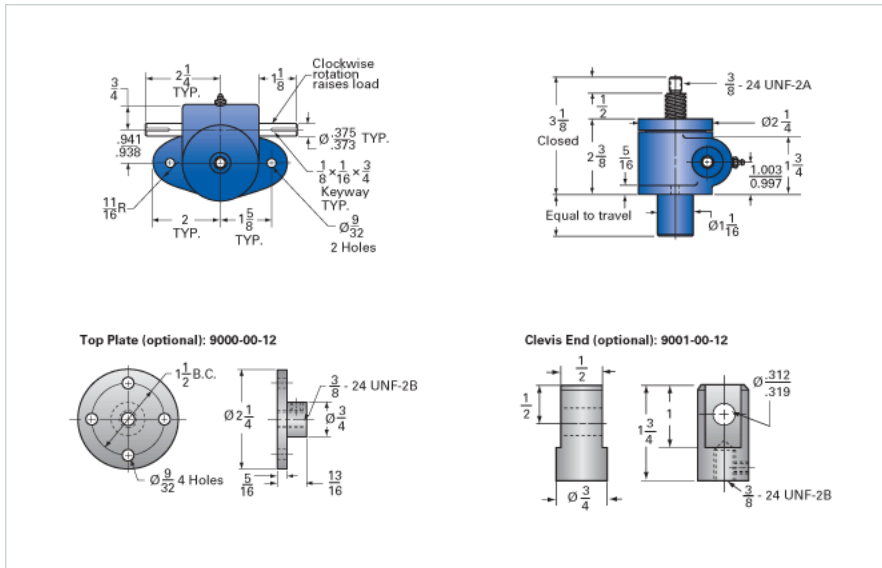

ActionJac MJ-160-U 20:1

Call 800-321-7800 or visit us online at www.nookindustries.com to configure and order your ActionJac MJ-160-U 20:1 today!

Details

Capacity [Ton]	0.5
Gear Ratio	20:1
Turns of Worm Per Inch Travel	160
Torque to Raise 1 lb. [in-lb]	0.0070
Lifting Screw Diameter [in]	0.63
Screw Lead [in]	0.125
Root Diameter [in]	0.457
Tare Drag Torque [in-lb]	-

Performance Specifications

Maximum Allowable Input [hp]	0.17
Maximum Input Torque [in-lb]	7
Compression Loading Maximum Travel at 1000 lbs. [lbs]	11.88
Compression Loading Maximum Travel at Any Load [lbs]	11.88
Maximum Worm Speed at Rated Load [rpm]	1500
Travel Rate at 1750 rpm [in/min]	11.2
Maximum Load at 1750 RPM [lb]	830
Starting Torque	2 x Running Torque