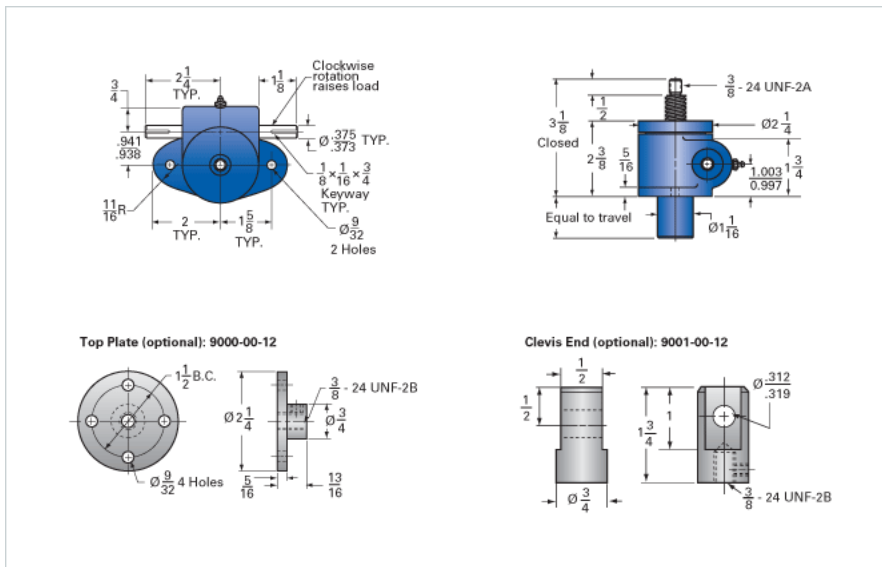

ActionJac MJ-100-U 20:1

Call 800-321-7800 or visit us online at www.nookindustries.com to configure and order your ActionJac MJ-100-U 20:1 today!

Details

Capacity [Ton]	0.5
Gear Ratio	20:1
Turns of Worm Per Inch Travel	100
Torque to Raise 1 lb. [in-lb]	0.0090
Lifting Screw Diameter [in]	0.63
Screw Lead [in]	0.200
Root Diameter [in]	0.377
Tare Drag Torque [in-lb]	-

Performance Specifications

Maximum Allowable Input [hp]	0.17
Maximum Input Torque [in-lb]	8.7
Compression Loading Maximum Travel at 1000 lbs. [lbs]	8.30
Compression Loading Maximum Travel at Any Load [lbs]	9.38
Maximum Worm Speed at Rated Load [rpm]	1210
Travel Rate at 1750 rpm [in/min]	18
Maximum Load at 1750 RPM [lb]	670
Starting Torque	2 x Running Torque