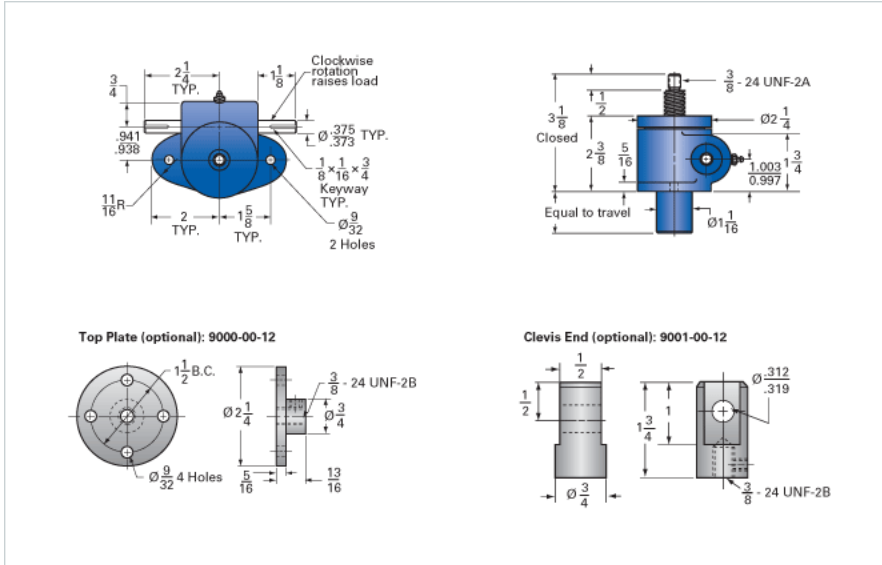

### Details

Capacity [Ton]	0.5
Gear Ratio	20:1
Turns of Worm Per Inch Travel	100
Torque to Raise 1 lb. [in-lb]	0.0090
Lifting Screw Diameter [in]	0.63
Screw Lead [in]	0.200
Root Diameter [in]	0.377
Tare Drag Torque [in-lb]	-

### Performance Specifications

Maximum Allowable Input [hp]	0.17
Maximum Input Torque [in-lb]	8.7
Compression Loading Maximum Travel at 1000 lbs. [lbs]	8.30
Compression Loading Maximum Travel at Any Load [lbs]	9.38
Maximum Worm Speed at Rated Load [rpm]	1210
Travel Rate at 1750 rpm [in/min]	18
Maximum Load at 1750 RPM [lb]	670
Starting Torque	2 x Running Torque