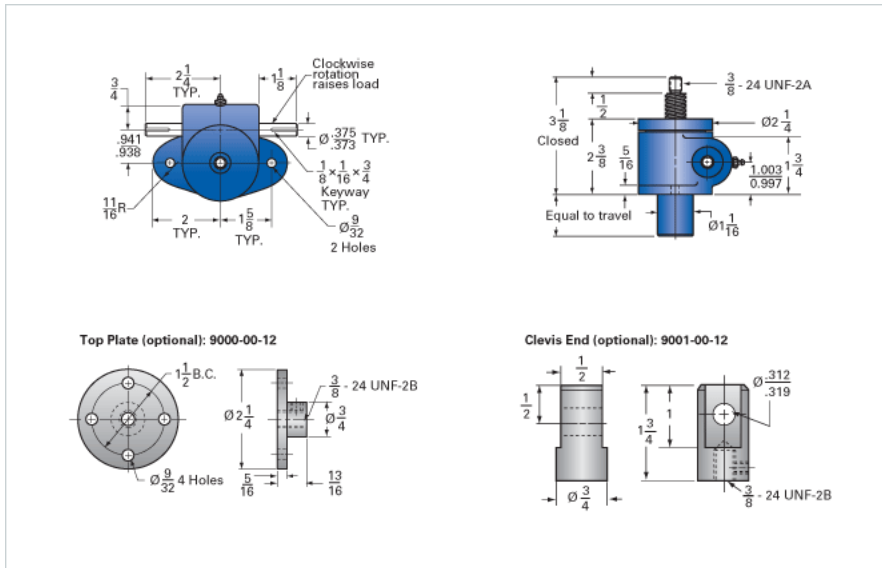

ActionJac MJ-100-U 20:1

Call 800-321-7800 or visit us online at www.nookindustries.com to configure and order your ActionJac MJ-100-U 20:1 today!

Details

Capacity [Ton]	0.5
Gear Ratio	20:1
Turns of Worm Per Inch Travel	100
Torque to Raise 1 lb. [in-lb]	0.0090
Lifting Screw Diameter [in]	0.63
Screw Lead [in]	0.200
Root Diameter [in]	0.377
Tare Drag Torque [in-lb]	-

Performance Specifications

Maximum Allowable Input [hp]	0.17
Maximum Input Torque [in-lb]	8.7
Compression Loading Maximum Travel at 1000 lbs. [lbs]	8.30
Compression Loading Maximum Travel at Any Load [lbs]	9.38
Maximum Worm Speed at Rated Load [rpm]	1210
Travel Rate at 1750 rpm [in/min]	18
Maximum Load at 1750 RPM [lb]	670
Starting Torque	2 x Running Torque