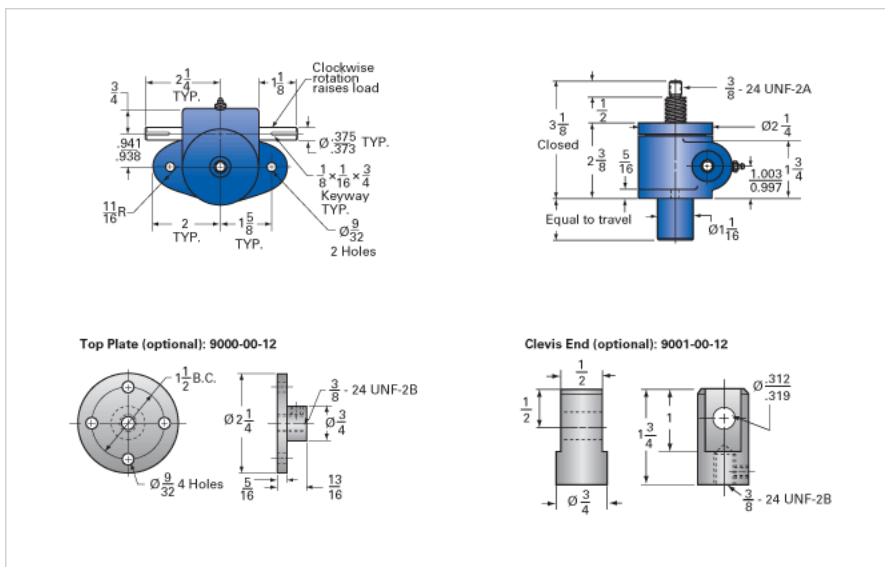

### Details

Capacity [Ton]	0.5
Gear Ratio	20:1
Turns of Worm Per Inch Travel	100
Torque to Raise 1 lb. [in-lb]	0.0090
Lifting Screw Diameter [in]	0.63
Screw Lead [in]	0.200
Root Diameter [in]	0.377
Tare Drag Torque [in-lb]	-