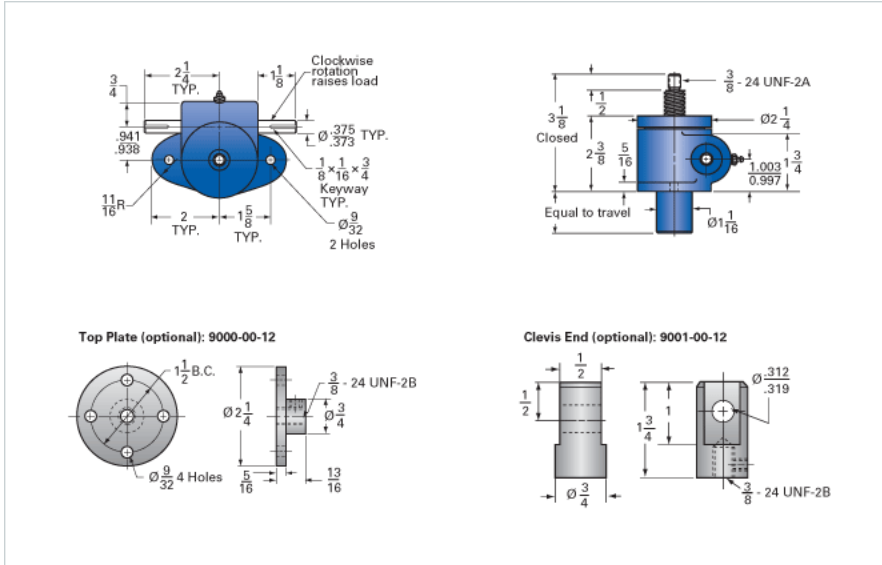

#### Details

Capacity [Ton]	0.5
Gear Ratio	20:1
Turns of Worm Per Inch Travel	80
Torque to Raise 1 lb. [in-lb]	0.0080
Lifting Screw Diameter [in]	0.50
Screw Lead [in]	0.250
Root Diameter [in]	0.332
Tare Drag Torque [in-lb]	-

#### Performance Specifications

Maximum Allowable Input [hp]	0.17
Maximum Input Torque [in-lb]	8
Compression Loading Maximum Travel at 1000 lbs. [lbs]	7.20
Compression Loading Maximum Travel at Any Load [lbs]	8.75
Maximum Worm Speed at Rated Load [rpm]	1310
Travel Rate at 1750 rpm [in/min]	22.5
Maximum Load at 1750 RPM [lb]	720
Starting Torque	2 x Running Torque