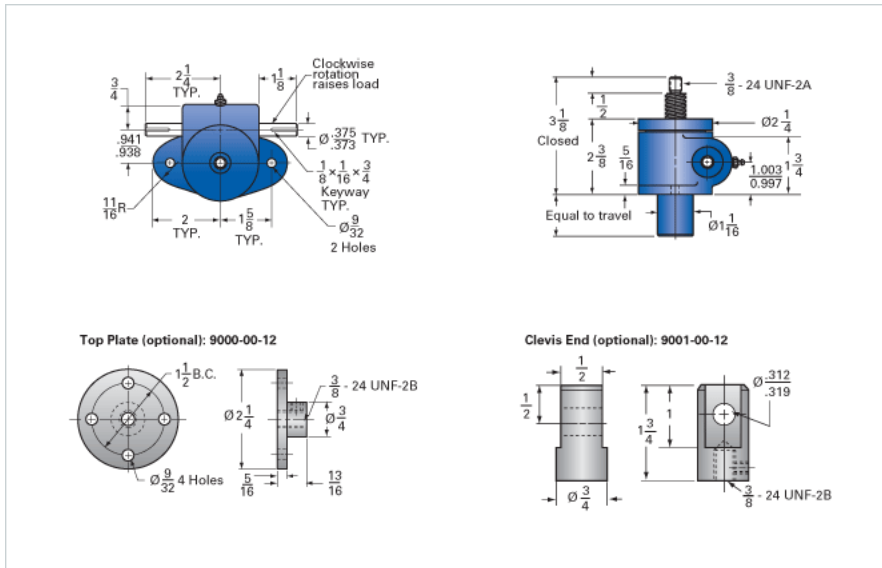

### Details

Capacity [Ton]	0.5
Gear Ratio	20:1
Turns of Worm Per Inch Travel	80
Torque to Raise 1 lb. [in-lb]	0.0080
Lifting Screw Diameter [in]	0.50
Screw Lead [in]	0.250
Root Diameter [in]	0.332
Tare Drag Torque [in-lb]	-

### Performance Specifications

Maximum Allowable Input [hp]	0.17
Maximum Input Torque [in-lb]	8
Compression Loading Maximum Travel at 1000 lbs. [lbs]	7.20
Compression Loading Maximum Travel at Any Load [lbs]	8.75
Maximum Worm Speed at Rated Load [rpm]	1310
Travel Rate at 1750 rpm [in/min]	22.5
Maximum Load at 1750 RPM [lb]	720
Starting Torque	2 x Running Torque