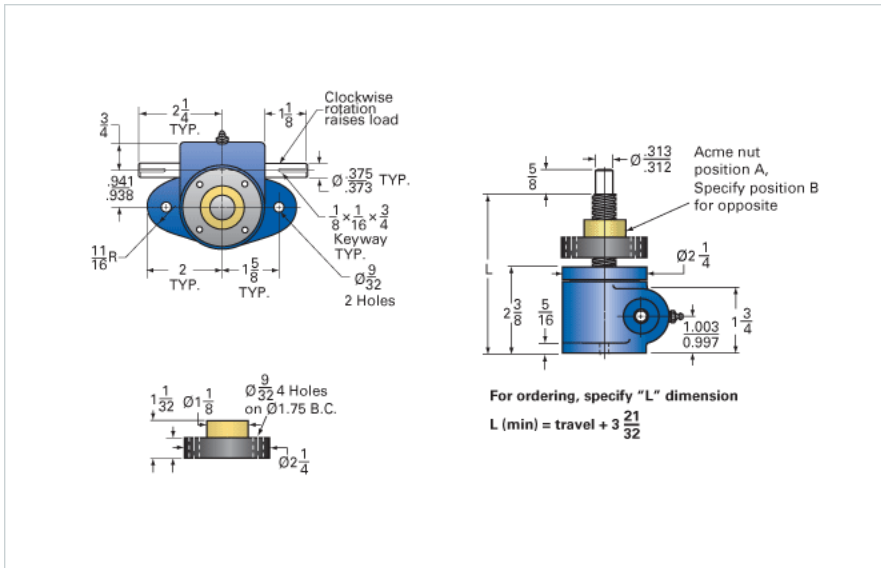

### Details

Capacity [Ton]	0.5
Gear Ratio	20:1
Turns of Worm Per Inch Travel	200
Torque to Raise 1 lb. [in-lb]	0.0060
Lifting Screw Diameter [in]	0.50
Screw Lead [in]	0.100
Root Diameter [in]	0.359
Tare Drag Torque [in-lb]	-

### Performance Specifications

Maximum Allowable Input [hp]	0.17
Maximum Input Torque [in-lb]	5.7
Compression Loading Maximum Travel at 1000 lbs. [lbs]	8.30
Compression Loading Maximum Travel at Any Load [lbs]	9.38
Maximum Worm Speed at Rated Load [rpm]	1800
Travel Rate at 1750 rpm [in/min]	9
Maximum Load at 1750 RPM [lb]	1000
Starting Torque	2 x Running Torque