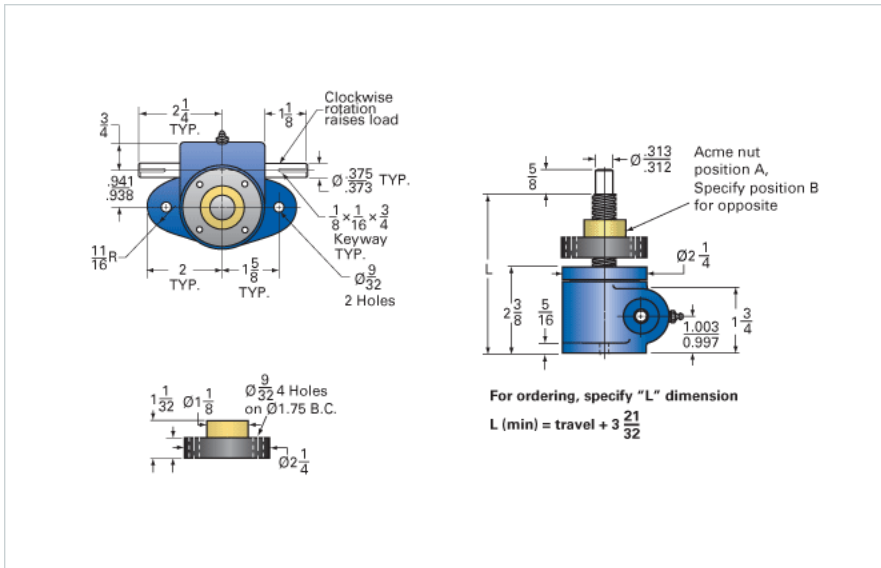

ActionJac MJ-200-UR 20:1

Call 800-321-7800 or visit us online at www.nookindustries.com to configure and order your ActionJac MJ-200-UR 20:1 today!

Details

Capacity [Ton]	0.5
Gear Ratio	20:1
Turns of Worm Per Inch Travel	200
Torque to Raise 1 lb. [in-lb]	0.0060
Lifting Screw Diameter [in]	0.50
Screw Lead [in]	0.100
Root Diameter [in]	0.359
Tare Drag Torque [in-lb]	-

Performance Specifications

Maximum Allowable Input [hp]	0.17
Maximum Input Torque [in-lb]	5.7
Compression Loading Maximum Travel at 1000 lbs. [lbs]	8.30
Compression Loading Maximum Travel at Any Load [lbs]	9.38
Maximum Worm Speed at Rated Load [rpm]	1800
Travel Rate at 1750 rpm [in/min]	9
Maximum Load at 1750 RPM [lb]	1000
Starting Torque	2 x Running Torque