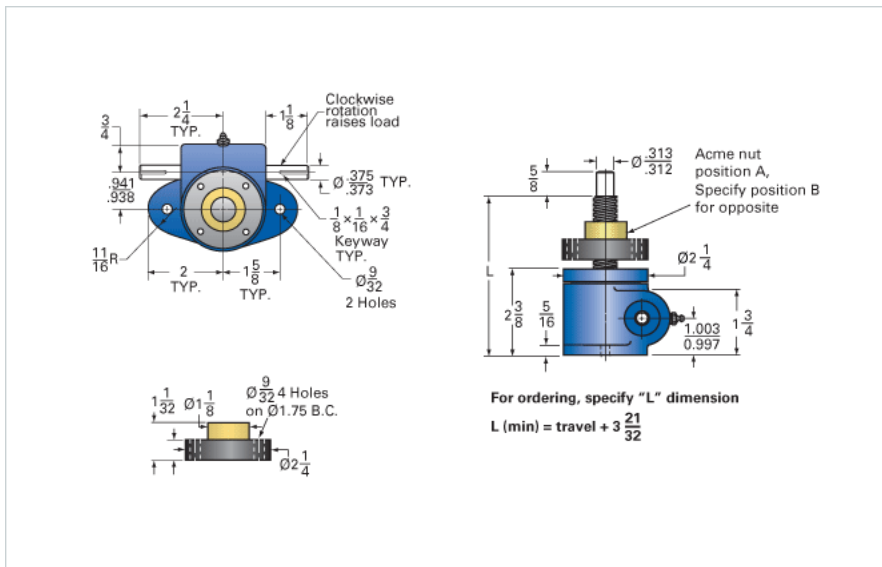

ActionJac MJ-200-UR 20:1

Call 800-321-7800 or visit us online at www.nookindustries.com to configure and order your ActionJac MJ-200-UR 20:1 today!

Details

Capacity [Ton]	0.5
Gear Ratio	20:1
Turns of Worm Per Inch Travel	200
Torque to Raise 1 lb. [in-lb]	0.0060
Lifting Screw Diameter [in]	0.50
Screw Lead [in]	0.100
Root Diameter [in]	0.359
Tare Drag Torque [in-lb]	-

Performance Specifications

Maximum Allowable Input [hp]	0.17
Maximum Input Torque [in-lb]	5.7
Compression Loading Maximum Travel at 1000 lbs. [lbs]	8.30
Compression Loading Maximum Travel at Any Load [lbs]	9.38
Maximum Worm Speed at Rated Load [rpm]	1800
Travel Rate at 1750 rpm [in/min]	9
Maximum Load at 1750 RPM [lb]	1000
Starting Torque	2 x Running Torque