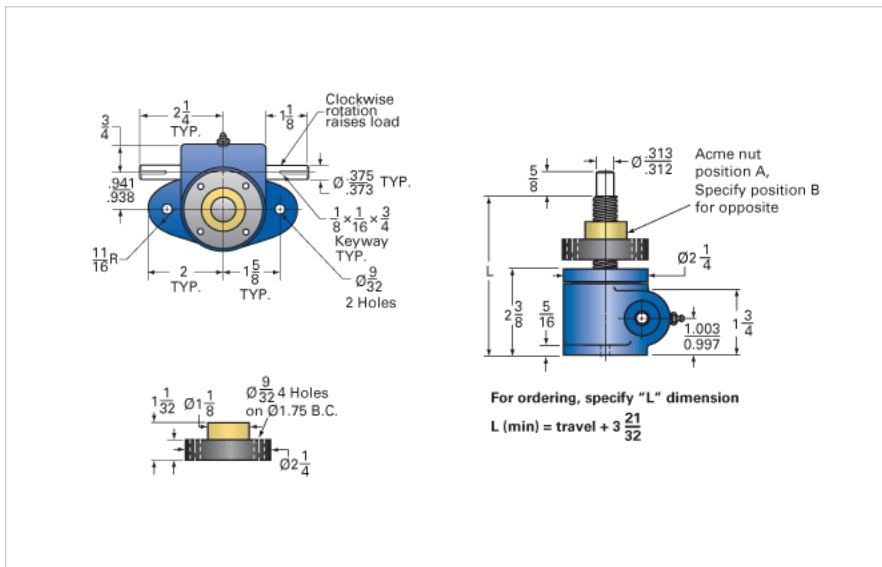

ActionJac MJ-160-UR 20:1

Call 800-321-7800 or visit us online at www.nookindustries.com to configure and order your ActionJac MJ-160-UR 20:1 today!

Details

Capacity [Ton]	0.5
Gear Ratio	20:1
Turns of Worm Per Inch Travel	160
Torque to Raise 1 lb. [in-lb]	0.0070
Lifting Screw Diameter [in]	0.63
Screw Lead [in]	0.125
Root Diameter [in]	0.457
Tare Drag Torque [in-lb]	-

Performance Specifications

Maximum Allowable Input [hp]	0.17
Maximum Input Torque [in-lb]	7
Compression Loading Maximum Travel at 1000 lbs. [lbs]	11.88
Compression Loading Maximum Travel at Any Load [lbs]	11.88
Maximum Worm Speed at Rated Load [rpm]	1500
Travel Rate at 1750 rpm [in/min]	11.2
Maximum Load at 1750 RPM [lb]	830
Starting Torque	2 x Running Torque