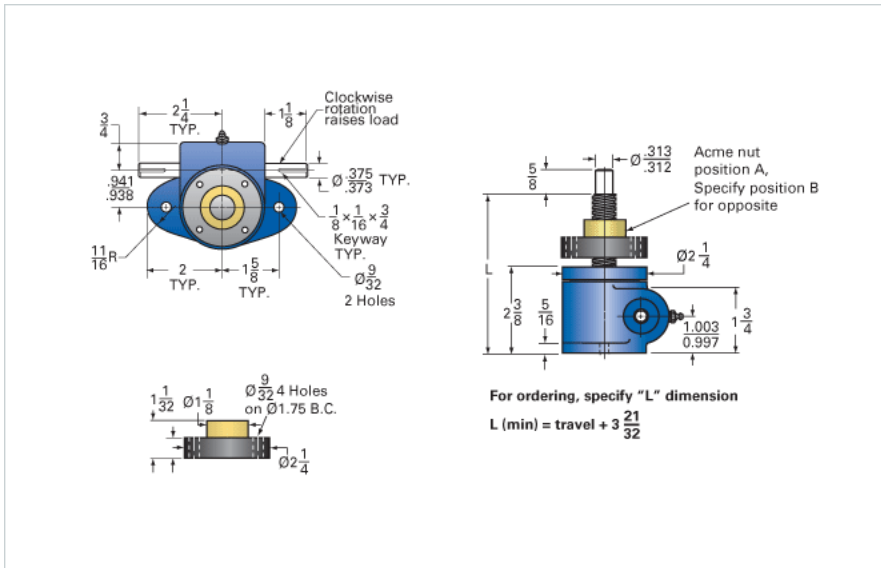

ActionJac MJ-160-UR 20:1

Call 800-321-7800 or visit us online at www.nookindustries.com to configure and order your ActionJac MJ-160-UR 20:1 today!

Details

Capacity [Ton]	0.5
Gear Ratio	20:1
Turns of Worm Per Inch Travel	160
Torque to Raise 1 lb. [in-lb]	0.0070
Lifting Screw Diameter [in]	0.63
Screw Lead [in]	0.125
Root Diameter [in]	0.457
Tare Drag Torque [in-lb]	-

Performance Specifications

Maximum Allowable Input [hp]	0.17
Maximum Input Torque [in-lb]	7
Compression Loading Maximum Travel at 1000 lbs. [lbs]	11.88
Compression Loading Maximum Travel at Any Load [lbs]	11.88
Maximum Worm Speed at Rated Load [rpm]	1500
Travel Rate at 1750 rpm [in/min]	11.2
Maximum Load at 1750 RPM [lb]	830
Starting Torque	2 x Running Torque