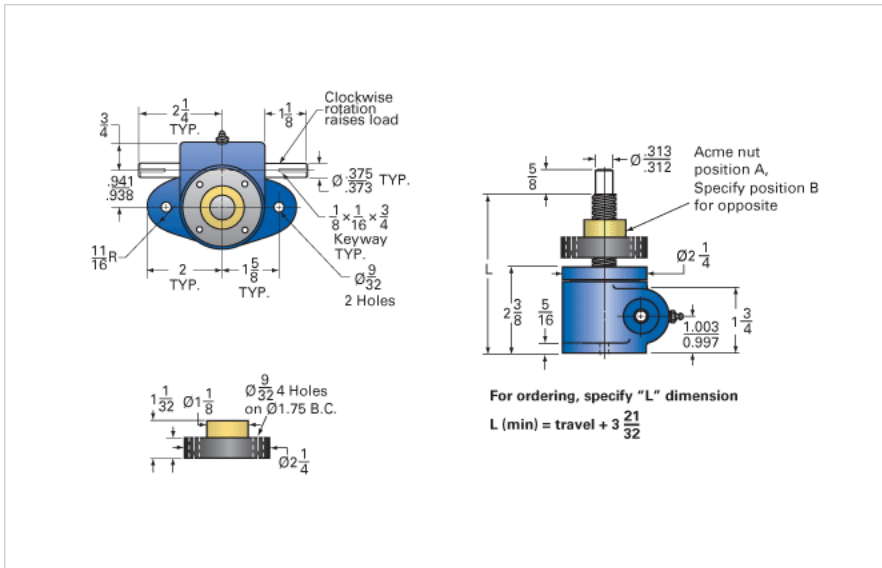

ActionJac MJ-160-UR 20:1

Call 800-321-7800 or visit us online at www.nookindustries.com to configure and order your ActionJac MJ-160-UR 20:1 today!

Details

Capacity [Ton]	0.5
Gear Ratio	20:1
Turns of Worm Per Inch Travel	160
Torque to Raise 1 lb. [in-lb]	0.0070
Lifting Screw Diameter [in]	0.63
Screw Lead [in]	0.125
Root Diameter [in]	0.457
Tare Drag Torque [in-lb]	-

Performance Specifications

Maximum Allowable Input [hp]	0.17
Maximum Input Torque [in-lb]	7
Compression Loading Maximum Travel at 1000 lbs. [lbs]	11.88
Compression Loading Maximum Travel at Any Load [lbs]	11.88
Maximum Worm Speed at Rated Load [rpm]	1500
Travel Rate at 1750 rpm [in/min]	11.2
Maximum Load at 1750 RPM [lb]	830
Starting Torque	2 x Running Torque