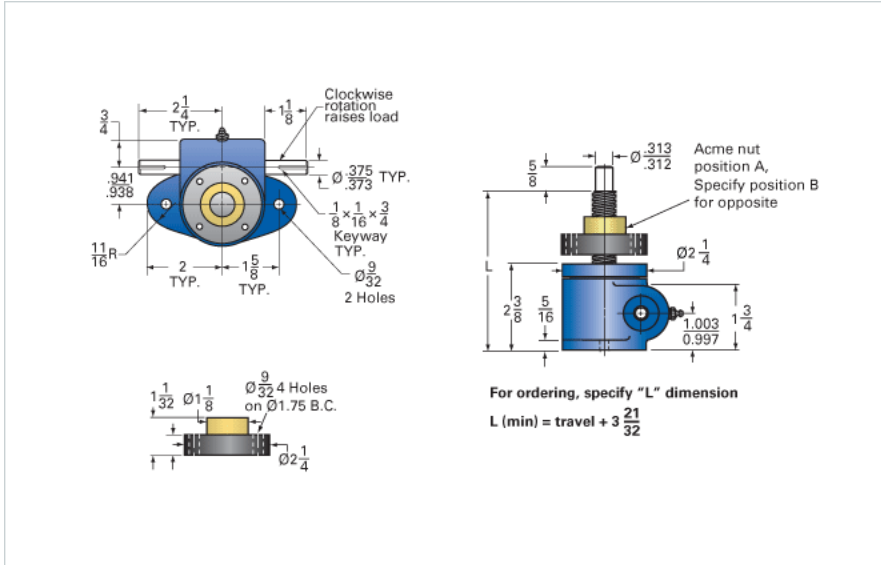

ActionJac MJ-160-UR 20:1

Call 800-321-7800 or visit us online at www.nookindustries.com to configure and order your ActionJac MJ-160-UR 20:1 today!

Details

Capacity [Ton]	0.5
Gear Ratio	20:1
Turns of Worm Per Inch Travel	160
Torque to Raise 1 lb. [in-lb]	0.0070
Lifting Screw Diameter [in]	0.63
Screw Lead [in]	0.125
Root Diameter [in]	0.457
Tare Drag Torque [in-lb]	-

Performance Specifications

Maximum Allowable Input [hp]	0.17
Maximum Input Torque [in-lb]	7
Compression Loading Maximum Travel at 1000 lbs. [lbs]	11.88
Compression Loading Maximum Travel at Any Load [lbs]	11.88
Maximum Worm Speed at Rated Load [rpm]	1500
Travel Rate at 1750 rpm [in/min]	11.2
Maximum Load at 1750 RPM [lb]	830
Starting Torque	2 x Running Torque