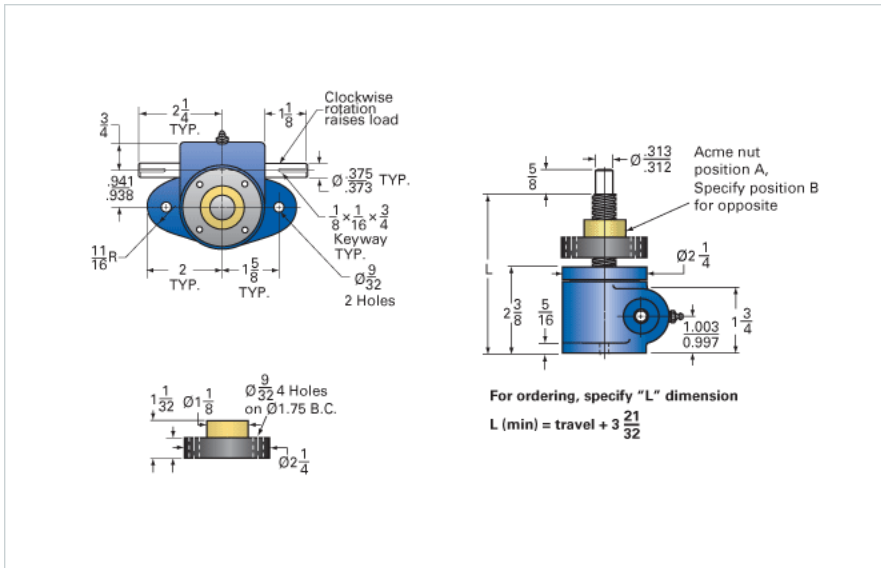

### Details

Capacity [Ton]	0.5
Gear Ratio	20:1
Turns of Worm Per Inch Travel	160
Torque to Raise 1 lb. [in-lb]	0.0070
Lifting Screw Diameter [in]	0.63
Screw Lead [in]	0.125
Root Diameter [in]	0.457
Tare Drag Torque [in-lb]	-

### Performance Specifications

Maximum Allowable Input [hp]	0.17
Maximum Input Torque [in-lb]	7
Compression Loading Maximum Travel at 1000 lbs. [lbs]	11.88
Compression Loading Maximum Travel at Any Load [lbs]	11.88
Maximum Worm Speed at Rated Load [rpm]	1500
Travel Rate at 1750 rpm [in/min]	11.2
Maximum Load at 1750 RPM [lb]	830
Starting Torque	2 x Running Torque