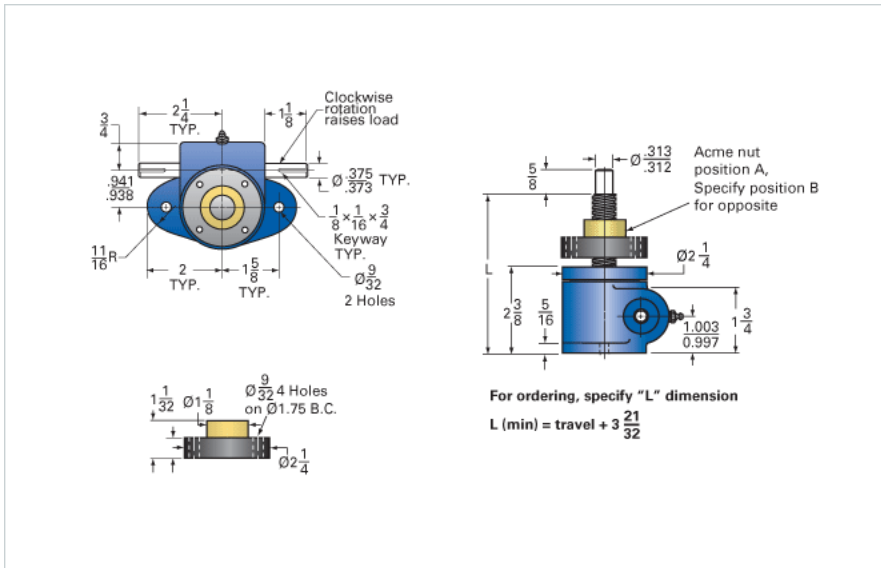

### Details

Capacity [Ton]	0.5
Gear Ratio	20:1
Turns of Worm Per Inch Travel	100
Torque to Raise 1 lb. [in-lb]	0.0090
Lifting Screw Diameter [in]	0.63
Screw Lead [in]	0.200
Root Diameter [in]	0.377
Tare Drag Torque [in-lb]	-

### Performance Specifications

Maximum Allowable Input [hp]	0.17
Maximum Input Torque [in-lb]	8.7
Compression Loading Maximum Travel at 1000 lbs. [lbs]	8.30
Compression Loading Maximum Travel at Any Load [lbs]	9.38
Maximum Worm Speed at Rated Load [rpm]	1210
Travel Rate at 1750 rpm [in/min]	18
Maximum Load at 1750 RPM [lb]	670
Starting Torque	2 x Running Torque