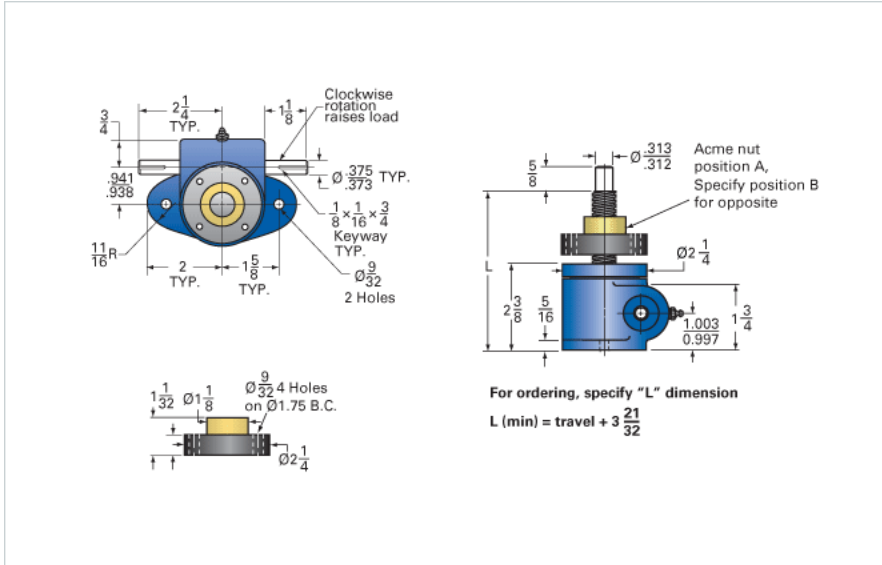

### Details

Capacity [Ton]	0.5
Gear Ratio	20:1
Turns of Worm Per Inch Travel	100
Torque to Raise 1 lb. [in-lb]	0.0090
Lifting Screw Diameter [in]	0.63
Screw Lead [in]	0.200
Root Diameter [in]	0.377
Tare Drag Torque [in-lb]	-

### Performance Specifications

Maximum Allowable Input [hp]	0.17
Maximum Input Torque [in-lb]	8.7
Compression Loading Maximum Travel at 1000 lbs. [lbs]	8.30
Compression Loading Maximum Travel at Any Load [lbs]	9.38
Maximum Worm Speed at Rated Load [rpm]	1210
Travel Rate at 1750 rpm [in/min]	18
Maximum Load at 1750 RPM [lb]	670
Starting Torque	2 x Running Torque