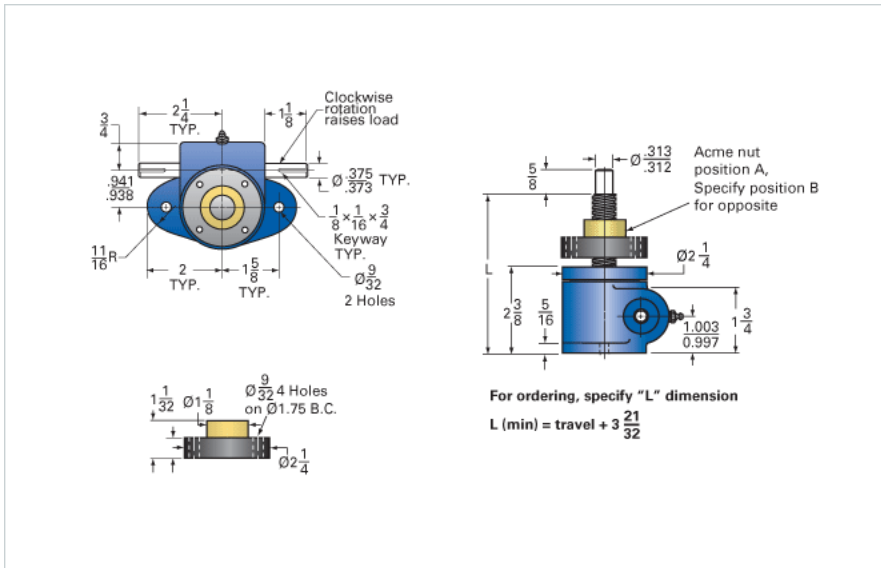

ActionJac MJ-80-UR 20:1

Call 800-321-7800 or visit us online at www.nookindustries.com to configure and order your ActionJac MJ-80-UR 20:1 today!

Details

Capacity [Ton]	0.5
Gear Ratio	20:1
Turns of Worm Per Inch Travel	80
Torque to Raise 1 lb. [in-lb]	0.0080
Lifting Screw Diameter [in]	0.50
Screw Lead [in]	0.250
Root Diameter [in]	0.332
Tare Drag Torque [in-lb]	-

Performance Specifications

Maximum Allowable Input [hp]	0.17
Maximum Input Torque [in-lb]	8
Compression Loading Maximum Travel at 1000 lbs. [lbs]	7.20
Compression Loading Maximum Travel at Any Load [lbs]	8.75
Maximum Worm Speed at Rated Load [rpm]	1310
Travel Rate at 1750 rpm [in/min]	22.5
Maximum Load at 1750 RPM [lb]	720
Starting Torque	2 x Running Torque