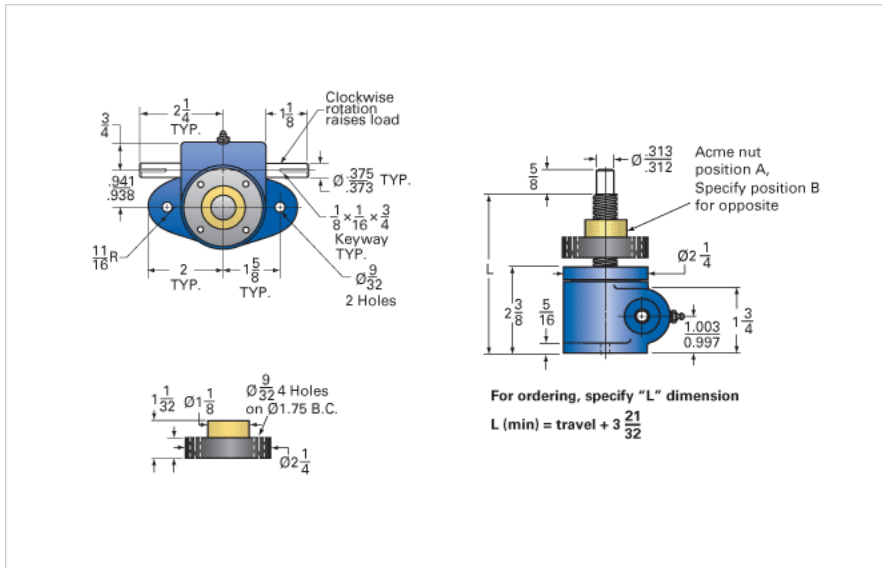

ActionJac MJ-80-UR 20:1

Call 800-321-7800 or visit us online at www.nookindustries.com to configure and order your ActionJac MJ-80-UR 20:1 today!

Details

Capacity [Ton]	0.5
Gear Ratio	20:1
Turns of Worm Per Inch Travel	80
Torque to Raise 1 lb. [in-lb]	0.0080
Lifting Screw Diameter [in]	0.50
Screw Lead [in]	0.250
Root Diameter [in]	0.332
Tare Drag Torque [in-lb]	-

Performance Specifications

Maximum Allowable Input [hp]	0.17
Maximum Input Torque [in-lb]	8
Compression Loading Maximum Travel at 1000 lbs. [lbs]	7.20
Compression Loading Maximum Travel at Any Load [lbs]	8.75
Maximum Worm Speed at Rated Load [rpm]	1310
Travel Rate at 1750 rpm [in/min]	22.5
Maximum Load at 1750 RPM [lb]	720
Starting Torque	2 x Running Torque