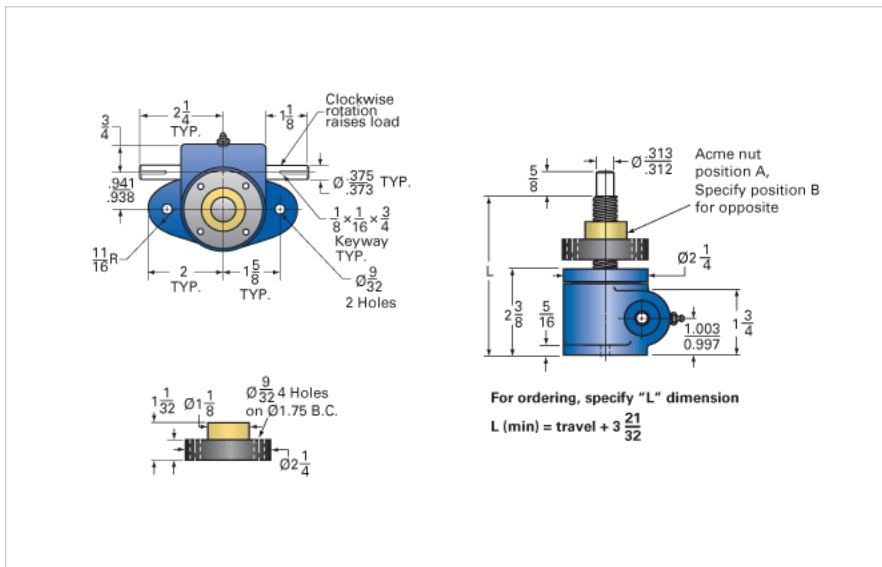

### Details

Capacity [Ton]	0.5
Gear Ratio	20:1
Turns of Worm Per Inch Travel	80
Torque to Raise 1 lb. [in-lb]	0.0080
Lifting Screw Diameter [in]	0.50
Screw Lead [in]	0.250
Root Diameter [in]	0.332
Tare Drag Torque [in-lb]	-

### Performance Specifications

Maximum Allowable Input [hp]	0.17
Maximum Input Torque [in-lb]	8
Compression Loading Maximum Travel at 1000 lbs. [lbs]	7.20
Compression Loading Maximum Travel at Any Load [lbs]	8.75
Maximum Worm Speed at Rated Load [rpm]	1310
Travel Rate at 1750 rpm [in/min]	22.5
Maximum Load at 1750 RPM [lb]	720
Starting Torque	2 x Running Torque