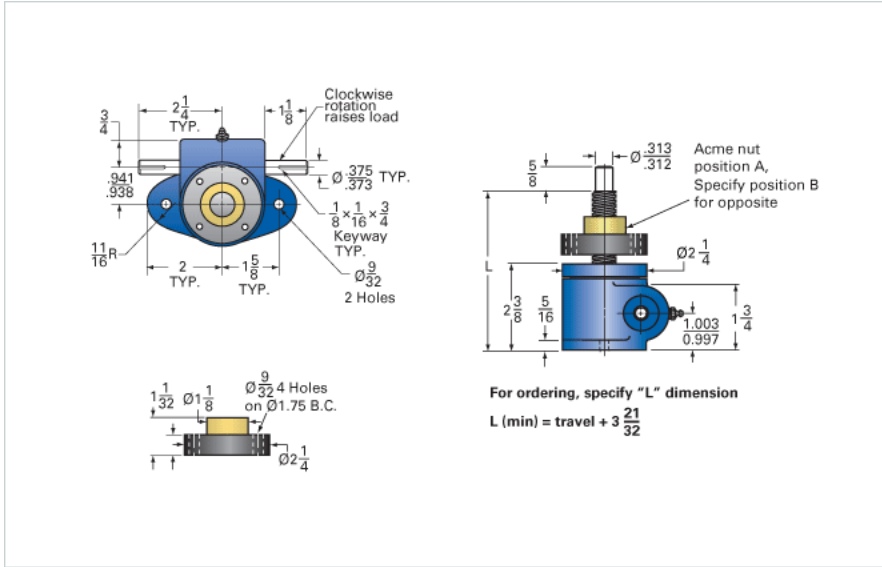

ActionJac MJ-20-UR 5:1

Call 800-321-7800 or visit us online at www.nookindustries.com to configure and order your ActionJac MJ-20-UR 5:1 today!

Details

Capacity [Ton]	0.5
Gear Ratio	5:1
Turns of Worm Per Inch Travel	20
Torque to Raise 1 lb. [in-lb]	0.0190
Lifting Screw Diameter [in]	0.50
Screw Lead [in]	0.250
Root Diameter [in]	0.332
Tare Drag Torque [in-lb]	-

Performance Specifications

Maximum Allowable Input [hp]	0.33
Maximum Input Torque [in-lb]	19.3
Compression Loading Maximum Travel at 1000 lbs. [lbs]	7.20
Compression Loading Maximum Travel at Any Load [lbs]	8.75
Maximum Worm Speed at Rated Load [rpm]	1090
Travel Rate at 1750 rpm [in/min]	90
Maximum Load at 1750 RPM [lb]	600
Starting Torque	2 x Running Torque