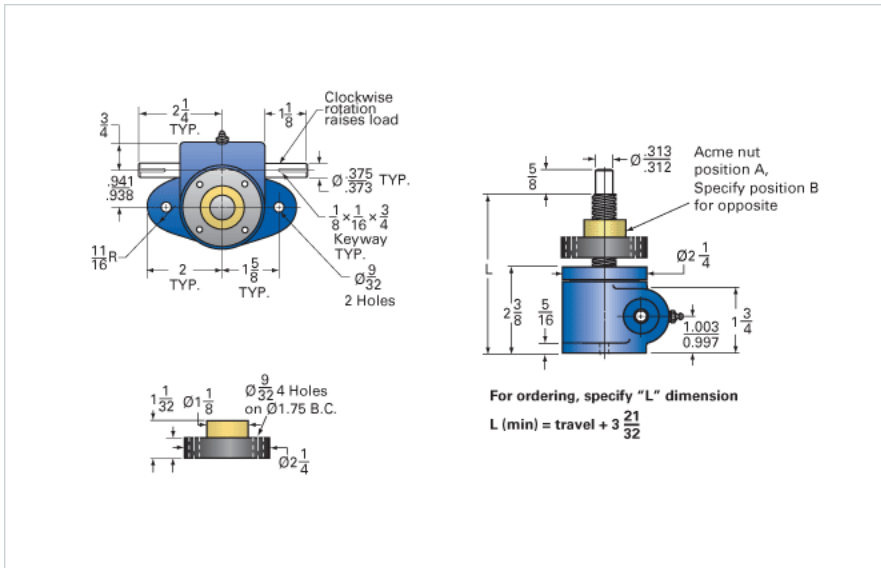

ActionJac MJ-20-UR 5:1

Call 800-321-7800 or visit us online at www.nookindustries.com to configure and order your ActionJac MJ-20-UR 5:1 today!

Details

Capacity [Ton]	0.5
Gear Ratio	5:1
Turns of Worm Per Inch Travel	20
Torque to Raise 1 lb. [in-lb]	0.0190
Lifting Screw Diameter [in]	0.50
Screw Lead [in]	0.250
Root Diameter [in]	0.332
Tare Drag Torque [in-lb]	-

Performance Specifications

Maximum Allowable Input [hp]	0.33
Maximum Input Torque [in-lb]	19.3
Compression Loading Maximum Travel at 1000 lbs. [lbs]	7.20
Compression Loading Maximum Travel at Any Load [lbs]	8.75
Maximum Worm Speed at Rated Load [rpm]	1090
Travel Rate at 1750 rpm [in/min]	90
Maximum Load at 1750 RPM [lb]	600
Starting Torque	2 x Running Torque