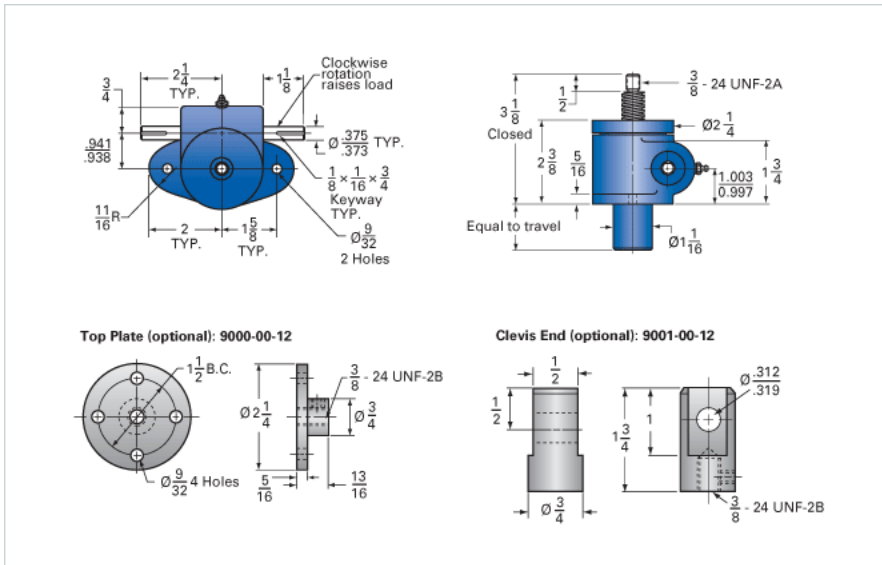

ActionJac MJ-200-UK 20:1

Call 800-321-7800 or visit us online at www.nookindustries.com to configure and order your ActionJac MJ-200-UK 20:1 today!

Details

Capacity [Ton]	0.5
Gear Ratio	20:1
Turns of Worm Per Inch Travel	200
Torque to Raise 1 lb. [in-lb]	0.0070
Lifting Screw Diameter [in]	0.50
Screw Lead [in]	0.100
Root Diameter [in]	0.359
Tare Drag Torque [in-lb]	-

Performance Specifications

Maximum Allowable Input [hp]	0.17
Maximum Input Torque [in-lb]	5.7
Compression Loading Maximum Travel at 1000 lbs. [lbs]	8.30
Compression Loading Maximum Travel at Any Load [lbs]	9.38
Maximum Worm Speed at Rated Load [rpm]	1560
Travel Rate at 1750 rpm [in/min]	9
Maximum Load at 1750 RPM [lb]	1000
Starting Torque	2 x Running Torque