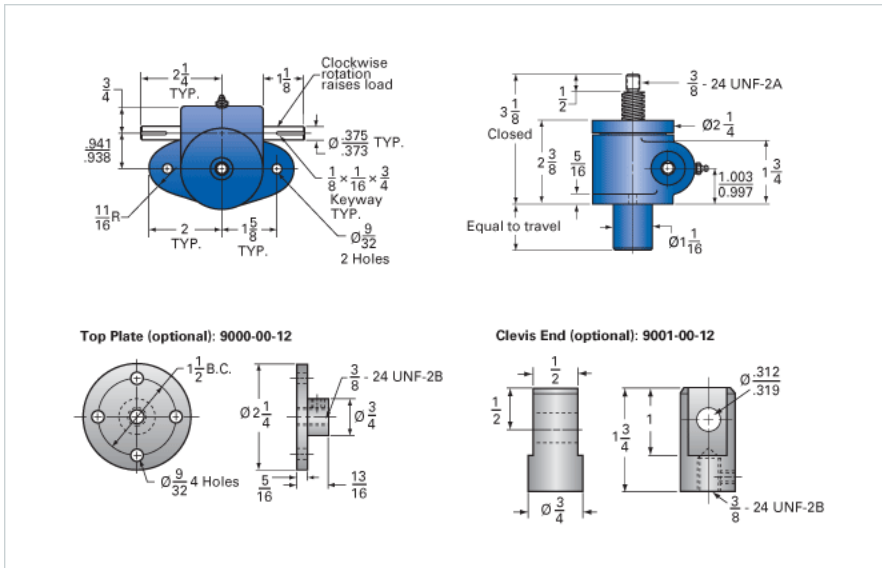

ActionJac MJ-100-UK 20:1

Call 800-321-7800 or visit us online at www.nookindustries.com to configure and order your ActionJac MJ-100-UK 20:1 today!

Details

Capacity [Ton]	0.5
Gear Ratio	20:1
Turns of Worm Per Inch Travel	100
Torque to Raise 1 lb. [in-lb]	0.0100
Lifting Screw Diameter [in]	0.63
Screw Lead [in]	0.200
Root Diameter [in]	0.377
Tare Drag Torque [in-lb]	-

Performance Specifications

Maximum Allowable Input [hp]	0.17
Maximum Input Torque [in-lb]	8.7
Compression Loading Maximum Travel at 1000 lbs. [lbs]	8.30
Compression Loading Maximum Travel at Any Load [lbs]	9.38
Maximum Worm Speed at Rated Load [rpm]	1050
Travel Rate at 1750 rpm [in/min]	18
Maximum Load at 1750 RPM [lb]	670
Starting Torque	2 x Running Torque

Weight

Base 0 Travel [lb]	2.5
Per Inch of Travel [lb]	0.20
Grease [lb]	0.5