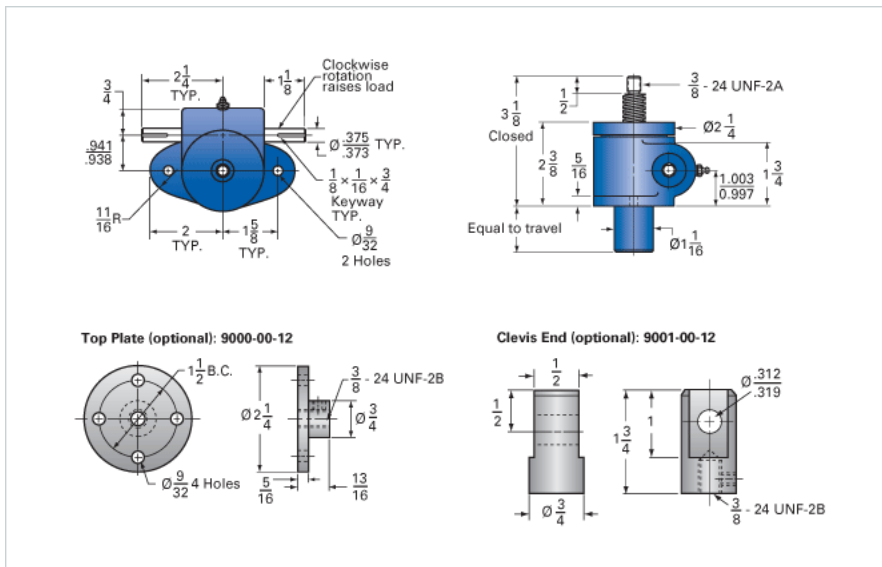

ActionJac MJ-100-UK 20:1

Call 800-321-7800 or visit us online at www.nookindustries.com to configure and order your ActionJac MJ-100-UK 20:1 today!

Details

Capacity [Ton]	0.5
Gear Ratio	20:1
Turns of Worm Per Inch Travel	100
Torque to Raise 1 lb. [in-lb]	0.0100
Lifting Screw Diameter [in]	0.63
Screw Lead [in]	0.200
Root Diameter [in]	0.377
Tare Drag Torque [in-lb]	-

Performance Specifications

Maximum Allowable Input [hp]	0.17
Maximum Input Torque [in-lb]	8.7
Compression Loading Maximum Travel at 1000 lbs. [lbs]	8.30
Compression Loading Maximum Travel at Any Load [lbs]	9.38
Maximum Worm Speed at Rated Load [rpm]	1050
Travel Rate at 1750 rpm [in/min]	18
Maximum Load at 1750 RPM [lb]	670
Starting Torque	2 x Running Torque