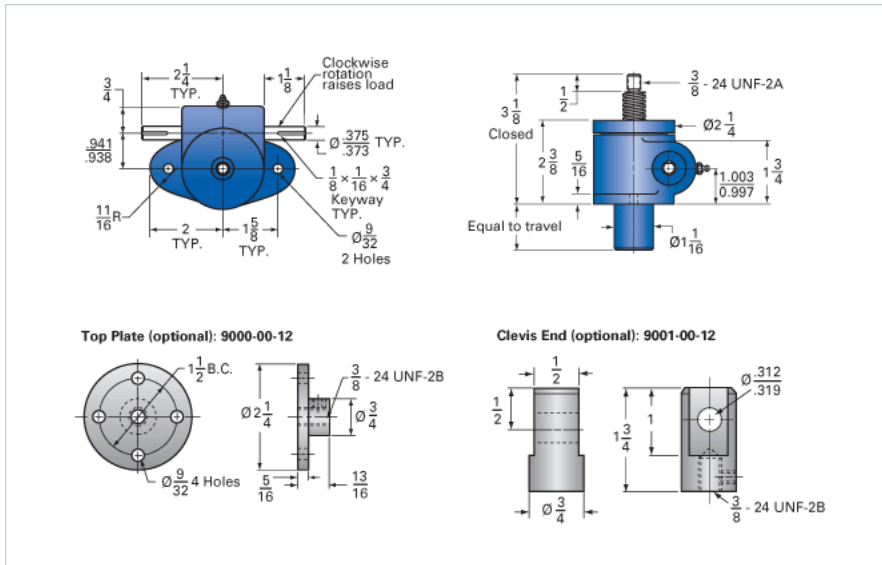

ActionJac MJ-100-UK 20:1

Call 800-321-7800 or visit us online at www.nookindustries.com to configure and order your ActionJac MJ-100-UK 20:1 today!

Details

Capacity [Ton]	0.5
Gear Ratio	20:1
Turns of Worm Per Inch Travel	100
Torque to Raise 1 lb. [in-lb]	0.0100
Lifting Screw Diameter [in]	0.63
Screw Lead [in]	0.200
Root Diameter [in]	0.377
Tare Drag Torque [in-lb]	-

Performance Specifications

Maximum Allowable Input [hp]	0.17
Maximum Input Torque [in-lb]	8.7
Compression Loading Maximum Travel at 1000 lbs. [lbs]	8.30
Compression Loading Maximum Travel at Any Load [lbs]	9.38
Maximum Worm Speed at Rated Load [rpm]	1050
Travel Rate at 1750 rpm [in/min]	18
Maximum Load at 1750 RPM [lb]	670
Starting Torque	2 x Running Torque