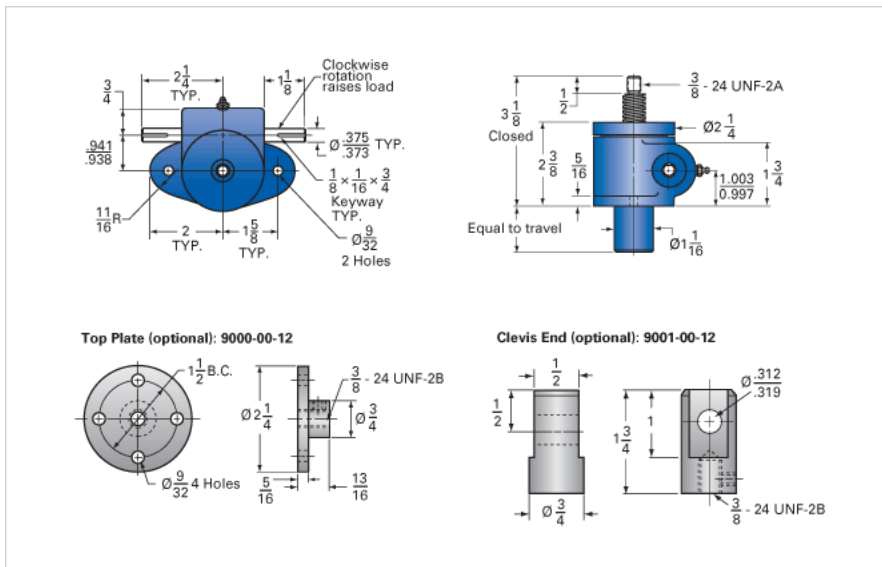

ActionJac MJ-80-UK 20:1

Call 800-321-7800 or visit us online at www.nookindustries.com to configure and order your ActionJac MJ-80-UK 20:1 today!

Details

Capacity [Ton]	0.5
Gear Ratio	20:1
Turns of Worm Per Inch Travel	80
Torque to Raise 1 lb. [in-lb]	0.0090
Lifting Screw Diameter [in]	0.50
Screw Lead [in]	0.250
Root Diameter [in]	0.332
Tare Drag Torque [in-lb]	-

Performance Specifications

Maximum Allowable Input [hp]	0.17
Maximum Input Torque [in-lb]	8
Compression Loading Maximum Travel at 1000 lbs. [lbs]	7.20
Compression Loading Maximum Travel at Any Load [lbs]	8.75
Maximum Worm Speed at Rated Load [rpm]	1140
Travel Rate at 1750 rpm [in/min]	22.5
Maximum Load at 1750 RPM [lb]	720
Starting Torque	2 x Running Torque