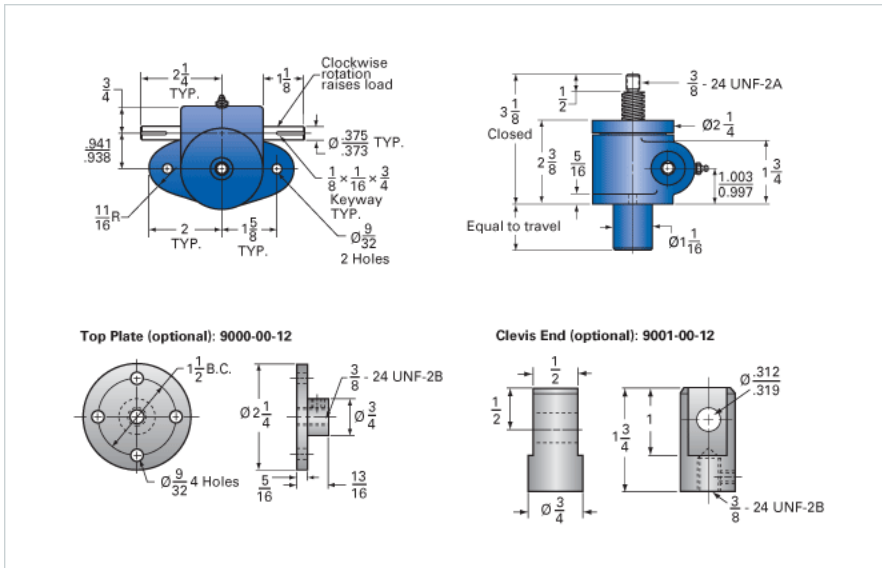

ActionJac MJ-80-UK 20:1

Call 800-321-7800 or visit us online at www.nookindustries.com to configure and order your ActionJac MJ-80-UK 20:1 today!

Details

Capacity [Ton]	0.5
Gear Ratio	20:1
Turns of Worm Per Inch Travel	80
Torque to Raise 1 lb. [in-lb]	0.0090
Lifting Screw Diameter [in]	0.50
Screw Lead [in]	0.250
Root Diameter [in]	0.332
Tare Drag Torque [in-lb]	-

Performance Specifications

Maximum Allowable Input [hp]	0.17
Maximum Input Torque [in-lb]	8
Compression Loading Maximum Travel at 1000 lbs. [lbs]	7.20
Compression Loading Maximum Travel at Any Load [lbs]	8.75
Maximum Worm Speed at Rated Load [rpm]	1140
Travel Rate at 1750 rpm [in/min]	22.5
Maximum Load at 1750 RPM [lb]	720
Starting Torque	2 x Running Torque

Weight

Base 0 Travel [lb]	2.5
Per Inch of Travel [lb]	0.20
Grease [lb]	0.5