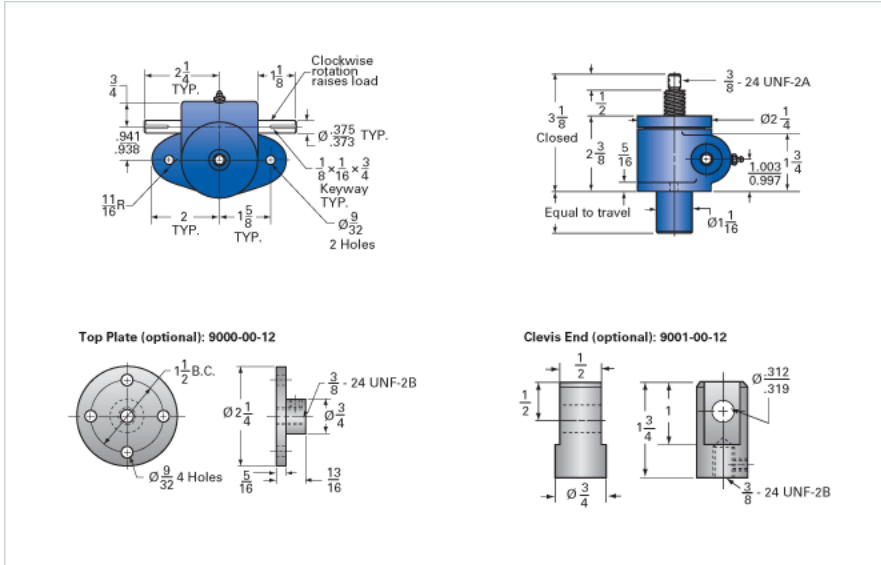

ActionJac MJAB-200-U 20:1

Call 800-321-7800 or visit us online at www.nookindustries.com to configure and order your ActionJac MJAB-200-U 20:1 today!

Details

Capacity [Ton]	0.5
Gear Ratio	20:1
Turns of Worm Per Inch Travel	200
Torque to Raise 1 lb. [in-lb]	0.0060
Lifting Screw Diameter [in]	0.50
Screw Lead [in]	0.100
Root Diameter [in]	0.359
Tare Drag Torque [in-lb]	-

Performance Specifications

Maximum Allowable Input [hp]	0.17
Maximum Input Torque [in-lb]	5.7
Compression Loading Maximum Travel at 1000 lbs. [lbs]	8.30
Compression Loading Maximum Travel at Any Load [lbs]	9.38
Maximum Worm Speed at Rated Load [rpm]	1800
Travel Rate at 1750 rpm [in/min]	9
Maximum Load at 1750 RPM [lb]	1000
Starting Torque	2 x Running Torque