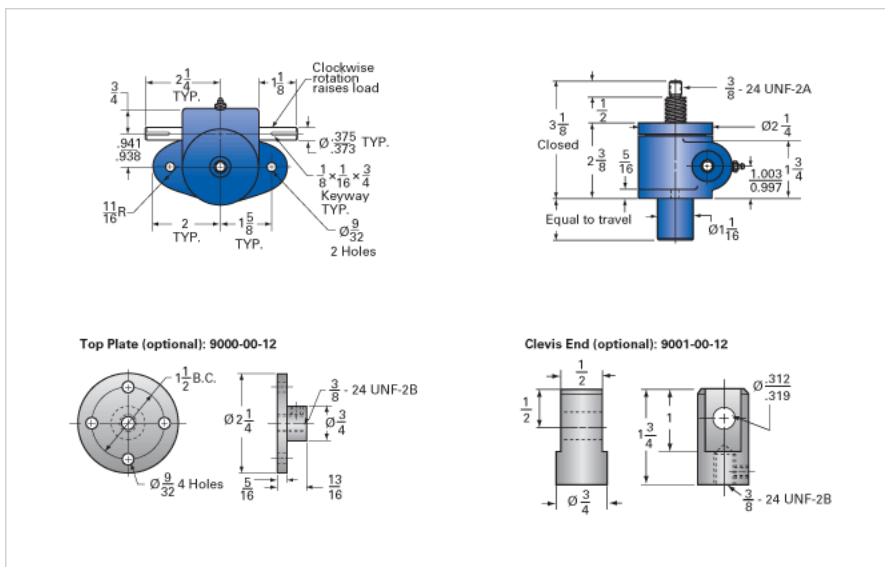

ActionJac MJAB-200-U 20:1

Call 800-321-7800 or visit us online at www.nookindustries.com to configure and order your ActionJac MJAB-200-U 20:1 today!

Details

Capacity [Ton]	0.5
Gear Ratio	20:1
Turns of Worm Per Inch Travel	200
Torque to Raise 1 lb. [in-lb]	0.0060
Lifting Screw Diameter [in]	0.50
Screw Lead [in]	0.100
Root Diameter [in]	0.359
Tare Drag Torque [in-lb]	-

Performance Specifications

Maximum Allowable Input [hp]	0.17
Maximum Input Torque [in-lb]	5.7
Compression Loading Maximum Travel at 1000 lbs. [lbs]	8.30
Compression Loading Maximum Travel at Any Load [lbs]	9.38
Maximum Worm Speed at Rated Load [rpm]	1800
Travel Rate at 1750 rpm [in/min]	9
Maximum Load at 1750 RPM [lb]	1000
Starting Torque	2 x Running Torque