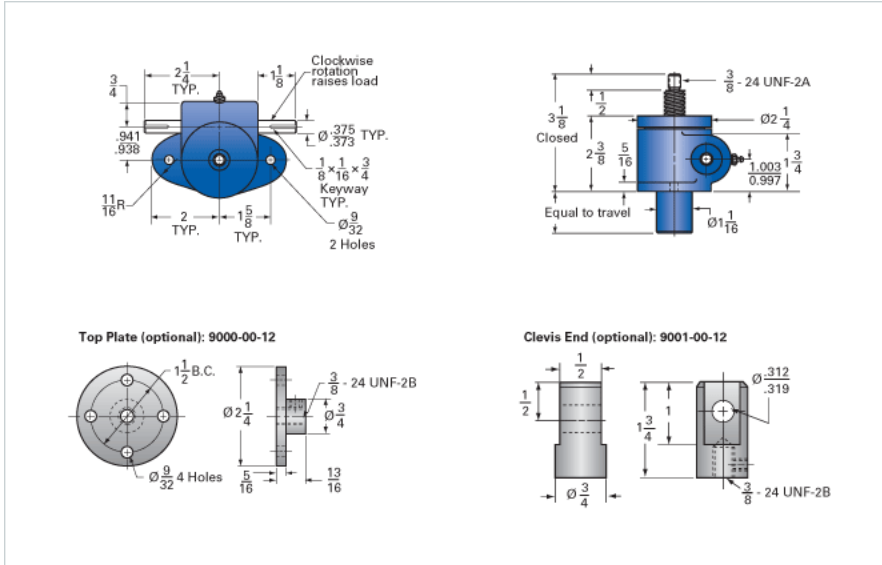

ActionJac MJAB-160-U 20:1

Call 800-321-7800 or visit us online at www.nookindustries.com to configure and order your ActionJac MJAB-160-U 20:1 today!

Details

Capacity [Ton]	0.5
Gear Ratio	20:1
Turns of Worm Per Inch Travel	160
Torque to Raise 1 lb. [in-lb]	0.0070
Lifting Screw Diameter [in]	0.63
Screw Lead [in]	0.125
Root Diameter [in]	0.457
Tare Drag Torque [in-lb]	-

Performance Specifications

Maximum Allowable Input [hp]	0.17
Maximum Input Torque [in-lb]	7
Compression Loading Maximum Travel at 1000 lbs. [lbs]	11.88
Compression Loading Maximum Travel at Any Load [lbs]	11.88
Maximum Worm Speed at Rated Load [rpm]	1500
Travel Rate at 1750 rpm [in/min]	11.2
Maximum Load at 1750 RPM [lb]	830
Starting Torque	2 x Running Torque