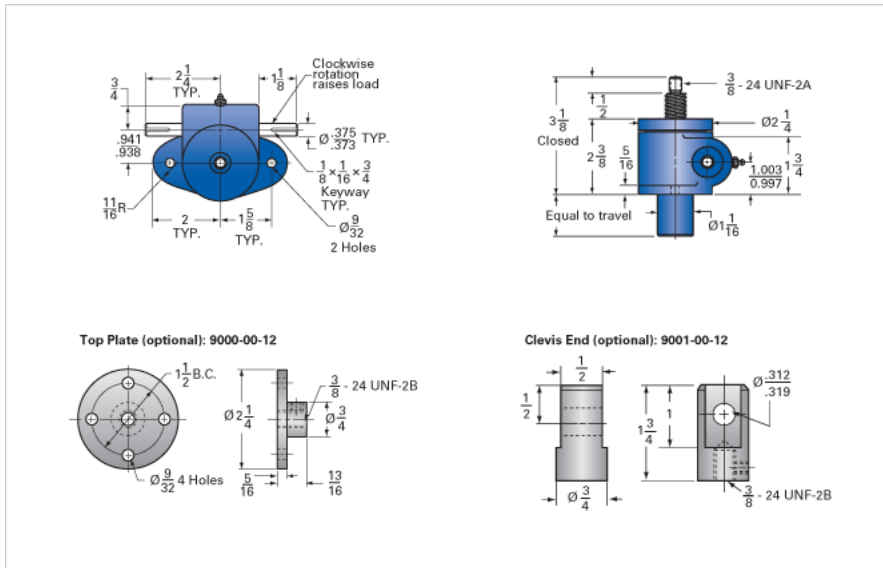

ActionJac MJAB-160-U 20:1

Call 800-321-7800 or visit us online at www.nookindustries.com to configure and order your ActionJac MJAB-160-U 20:1 today!

Details

Capacity [Ton]	0.5
Gear Ratio	20:1
Turns of Worm Per Inch Travel	160
Torque to Raise 1 lb. [in-lb]	0.0070
Lifting Screw Diameter [in]	0.63
Screw Lead [in]	0.125
Root Diameter [in]	0.457
Tare Drag Torque [in-lb]	-

Performance Specifications

Maximum Allowable Input [hp]	0.17
Maximum Input Torque [in-lb]	7
Compression Loading Maximum Travel at 1000 lbs. [lbs]	11.88
Compression Loading Maximum Travel at Any Load [lbs]	11.88
Maximum Worm Speed at Rated Load [rpm]	1500
Travel Rate at 1750 rpm [in/min]	11.2
Maximum Load at 1750 RPM [lb]	830
Starting Torque	2 x Running Torque