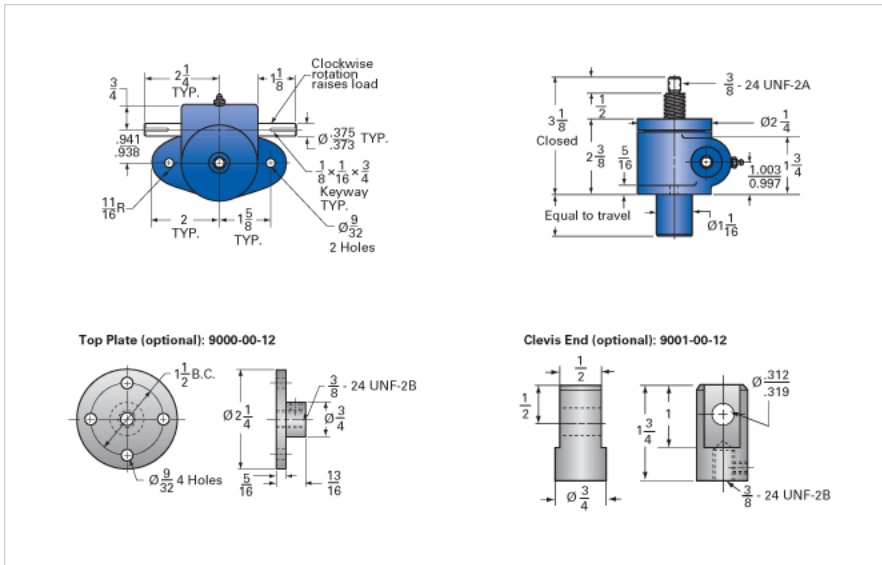

ActionJac MJAB-100-U 20:1

Call 800-321-7800 or visit us online at www.nookindustries.com to configure and order your ActionJac MJAB-100-U 20:1 today!

Details

Capacity [Ton]	0.5
Gear Ratio	20:1
Turns of Worm Per Inch Travel	100
Torque to Raise 1 lb. [in-lb]	0.0090
Lifting Screw Diameter [in]	0.63
Screw Lead [in]	0.200
Root Diameter [in]	0.377
Tare Drag Torque [in-lb]	-

Performance Specifications

Maximum Allowable Input [hp]	0.17
Maximum Input Torque [in-lb]	8.7
Compression Loading Maximum Travel at 1000 lbs. [lbs]	8.30
Compression Loading Maximum Travel at Any Load [lbs]	9.38
Maximum Worm Speed at Rated Load [rpm]	1210
Travel Rate at 1750 rpm [in/min]	18
Maximum Load at 1750 RPM [lb]	670
Starting Torque	2 x Running Torque