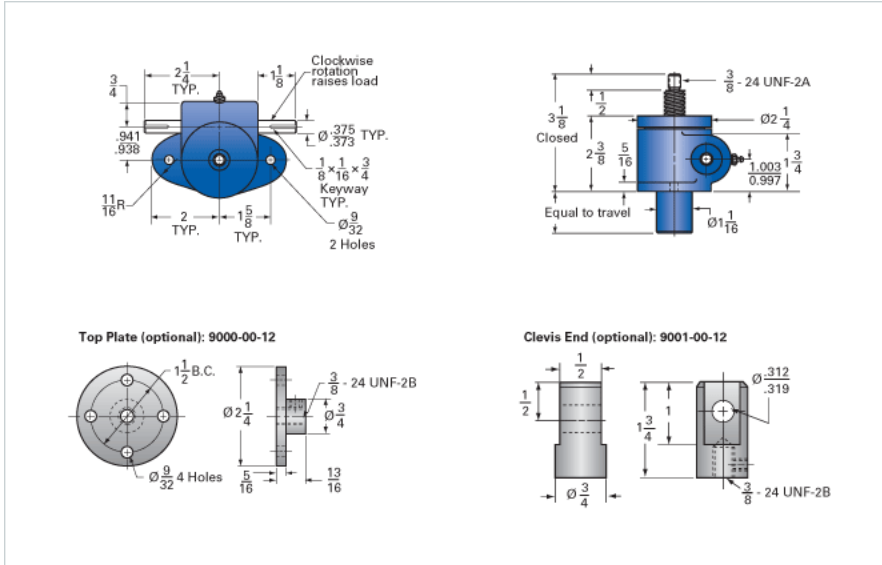

ActionJac MJAB-100-U 20:1

Call 800-321-7800 or visit us online at www.nookindustries.com to configure and order your ActionJac MJAB-100-U 20:1 today!

Details

Capacity [Ton]	0.5
Gear Ratio	20:1
Turns of Worm Per Inch Travel	100
Torque to Raise 1 lb. [in-lb]	0.0090
Lifting Screw Diameter [in]	0.63
Screw Lead [in]	0.200
Root Diameter [in]	0.377
Tare Drag Torque [in-lb]	-

Performance Specifications

Maximum Allowable Input [hp]	0.17
Maximum Input Torque [in-lb]	8.7
Compression Loading Maximum Travel at 1000 lbs. [lbs]	8.30
Compression Loading Maximum Travel at Any Load [lbs]	9.38
Maximum Worm Speed at Rated Load [rpm]	1210
Travel Rate at 1750 rpm [in/min]	18
Maximum Load at 1750 RPM [lb]	670
Starting Torque	2 x Running Torque