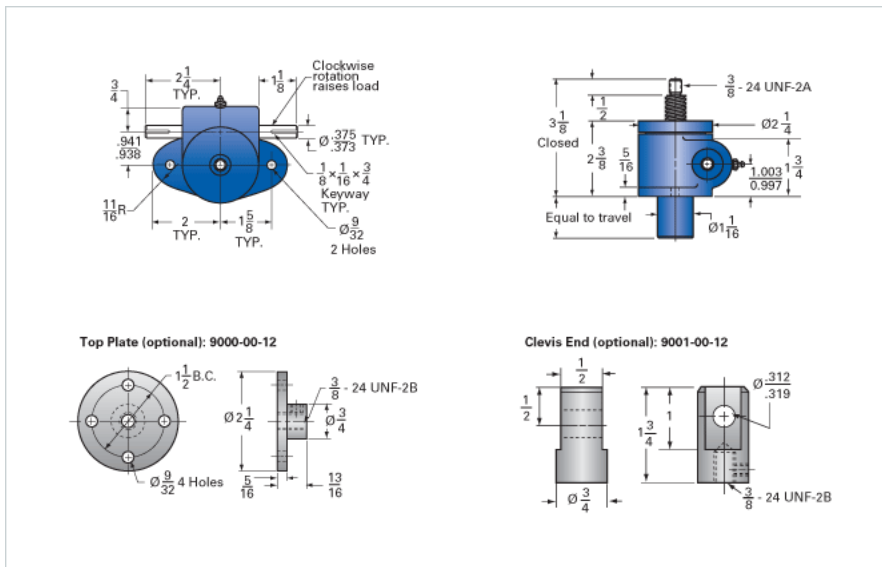

ActionJac MJAB-80-U 20:1

Call 800-321-7800 or visit us online at www.nookindustries.com to configure and order your ActionJac MJAB-80-U 20:1 today!

Details

Capacity [Ton]	0.5
Gear Ratio	20:1
Turns of Worm Per Inch Travel	80
Torque to Raise 1 lb. [in-lb]	0.0080
Lifting Screw Diameter [in]	0.50
Screw Lead [in]	0.250
Root Diameter [in]	0.332
Tare Drag Torque [in-lb]	-

Performance Specifications

Maximum Allowable Input [hp]	0.17
Maximum Input Torque [in-lb]	8
Compression Loading Maximum Travel at 1000 lbs. [lbs]	7.20
Compression Loading Maximum Travel at Any Load [lbs]	8.75
Maximum Worm Speed at Rated Load [rpm]	1310
Travel Rate at 1750 rpm [in/min]	22.5
Maximum Load at 1750 RPM [lb]	720
Starting Torque	2 x Running Torque