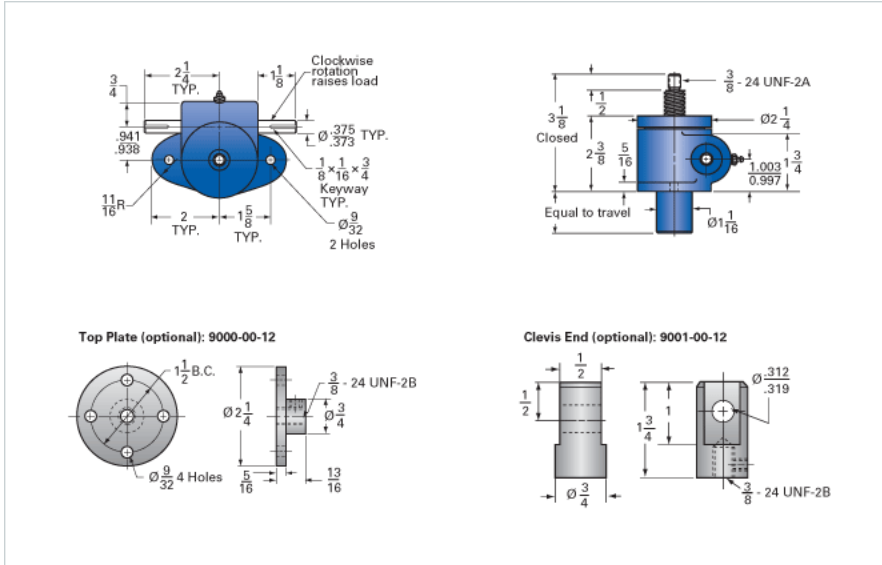

ActionJac MJAB-25-U 5:1

Call 800-321-7800 or visit us online at www.nookindustries.com to configure and order your ActionJac MJAB-25-U 5:1 today!

Details

Capacity [Ton]	0.5
Gear Ratio	5:1
Turns of Worm Per Inch Travel	25
Torque to Raise 1 lb. [in-lb]	0.0210
Lifting Screw Diameter [in]	0.63
Screw Lead [in]	0.200
Root Diameter [in]	0.377
Tare Drag Torque [in-lb]	-

Performance Specifications

Maximum Allowable Input [hp]	0.33
Maximum Input Torque [in-lb]	20.7
Compression Loading Maximum Travel at 1000 lbs. [lbs]	8.30
Compression Loading Maximum Travel at Any Load [lbs]	9.38
Maximum Worm Speed at Rated Load [rpm]	1040
Travel Rate at 1750 rpm [in/min]	72
Maximum Load at 1750 RPM [lb]	560
Starting Torque	2 x Running Torque