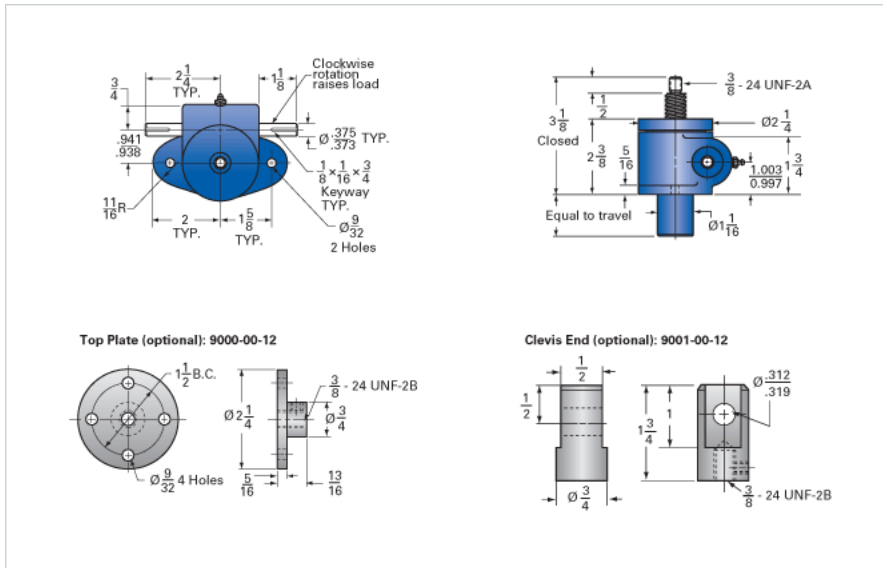

ActionJac MJAB-25-U 5:1

Call 800-321-7800 or visit us online at www.nookindustries.com to configure and order your ActionJac MJAB-25-U 5:1 today!

Details

Capacity [Ton]	0.5
Gear Ratio	5:1
Turns of Worm Per Inch Travel	25
Torque to Raise 1 lb. [in-lb]	0.0210
Lifting Screw Diameter [in]	0.63
Screw Lead [in]	0.200
Root Diameter [in]	0.377
Tare Drag Torque [in-lb]	-

Performance Specifications

Maximum Allowable Input [hp]	0.33
Maximum Input Torque [in-lb]	20.7
Compression Loading Maximum Travel at 1000 lbs. [lbs]	8.30
Compression Loading Maximum Travel at Any Load [lbs]	9.38
Maximum Worm Speed at Rated Load [rpm]	1040
Travel Rate at 1750 rpm [in/min]	72
Maximum Load at 1750 RPM [lb]	560
Starting Torque	2 x Running Torque