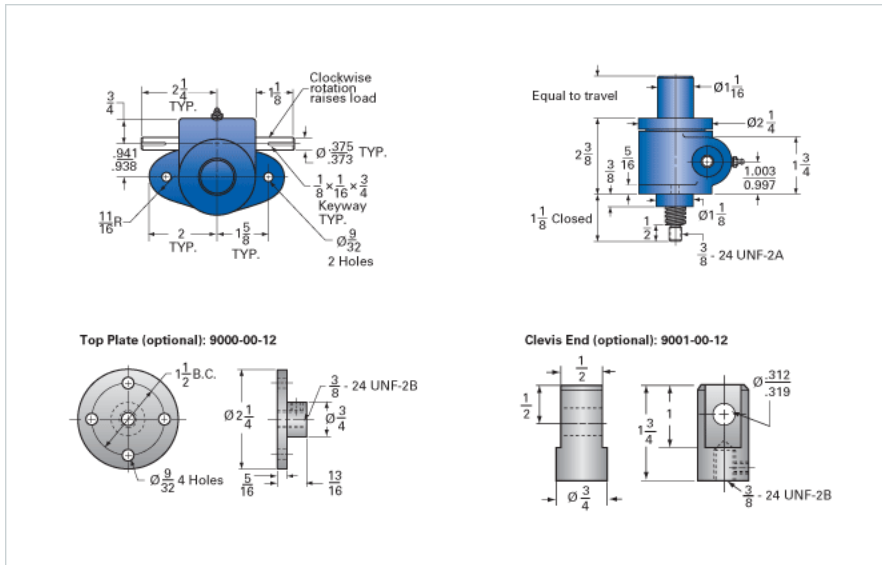

ActionJac MJ-200-I 20:1

Call 800-321-7800 or visit us online at www.nookindustries.com to configure and order your ActionJac MJ-200-I 20:1 today!

Details

Capacity [Ton]	0.5
Gear Ratio	20:1
Turns of Worm Per Inch Travel	200
Torque to Raise 1 lb. [in-lb]	0.0060
Lifting Screw Diameter [in]	0.50
Screw Lead [in]	0.100
Root Diameter [in]	0.359
Tare Drag Torque [in-lb]	-

Performance Specifications

Maximum Allowable Input [hp]	0.17
Maximum Input Torque [in-lb]	5.7
Compression Loading Maximum Travel at 1000 lbs. [lbs]	8.30
Compression Loading Maximum Travel at Any Load [lbs]	9.38
Maximum Worm Speed at Rated Load [rpm]	1800
Travel Rate at 1750 rpm [in/min]	9
Maximum Load at 1750 RPM [lb]	1000
Starting Torque	2 x Running Torque