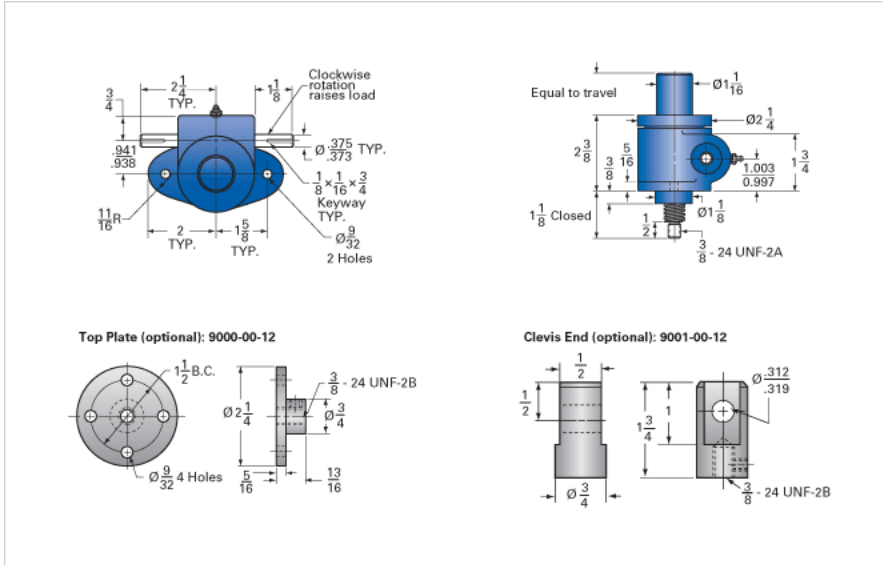

ActionJac MJ-100-I 20:1

Call 800-321-7800 or visit us online at www.nookindustries.com to configure and order your ActionJac MJ-100-I 20:1 today!

Details

Capacity [Ton]	0.5
Gear Ratio	20:1
Turns of Worm Per Inch Travel	100
Torque to Raise 1 lb. [in-lb]	0.0090
Lifting Screw Diameter [in]	0.63
Screw Lead [in]	0.200
Root Diameter [in]	0.377
Tare Drag Torque [in-lb]	-

Performance Specifications

Maximum Allowable Input [hp]	0.17
Maximum Input Torque [in-lb]	8.7
Compression Loading Maximum Travel at 1000 lbs. [lbs]	8.30
Compression Loading Maximum Travel at Any Load [lbs]	9.38
Maximum Worm Speed at Rated Load [rpm]	1210
Travel Rate at 1750 rpm [in/min]	18
Maximum Load at 1750 RPM [lb]	670
Starting Torque	2 x Running Torque