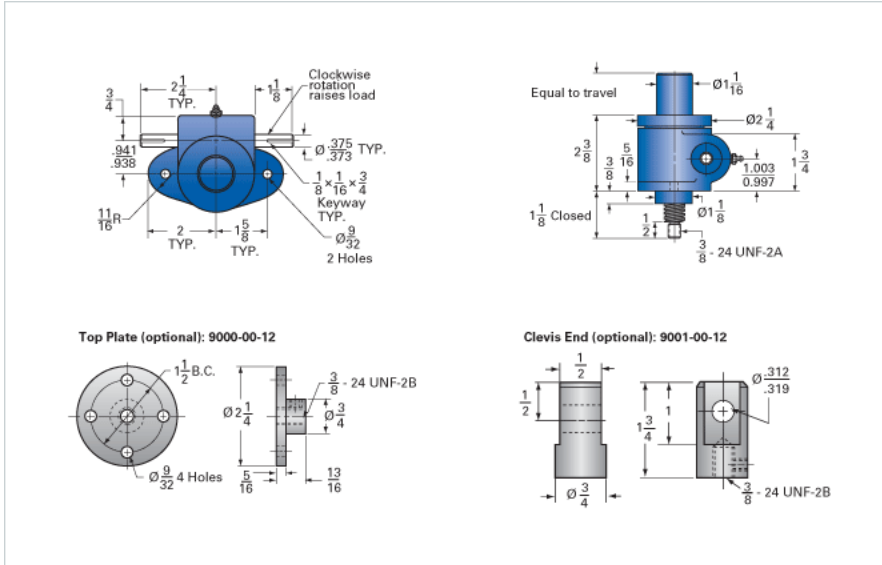

### Details

Capacity [Ton]	0.5
Gear Ratio	20:1
Turns of Worm Per Inch Travel	80
Torque to Raise 1 lb. [in-lb]	0.0080
Lifting Screw Diameter [in]	0.50
Screw Lead [in]	0.250
Root Diameter [in]	0.332
Tare Drag Torque [in-lb]	-
<b>Performance Specifications</b>	
Maximum Allowable Input [hp]	0.17
Maximum Input Torque [in-lb]	8
Compression Loading Maximum Travel at 1000 lbs. [lbs]	7.20
Compression Loading Maximum Travel at Any Load [lbs]	8.75
Maximum Worm Speed at Rated Load [rpm]	1310
Travel Rate at 1750 rpm [in/min]	22.5
Maximum Load at 1750 RPM [lb]	720
Starting Torque	2 x Running Torque
<b>Weight</b>	
Base 0 Travel [lb]	2.5
Per Inch of Travel [lb]	0.20
Grease [lb]	0.5