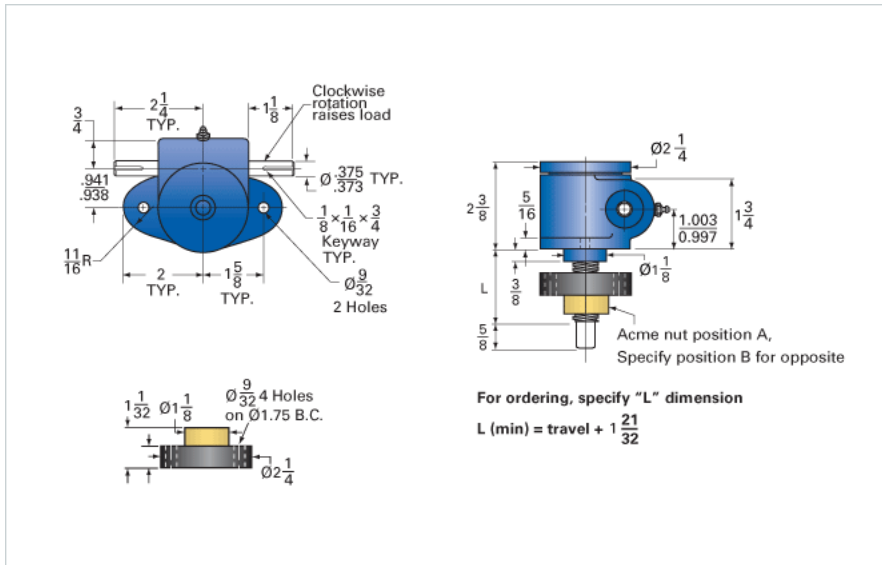

### Details

Capacity [Ton]	0.5
Gear Ratio	20:1
Turns of Worm Per Inch Travel	200
Torque to Raise 1 lb. [in-lb]	0.0060
Lifting Screw Diameter [in]	0.50
Screw Lead [in]	0.100
Root Diameter [in]	0.359
Tare Drag Torque [in-lb]	-

### Performance Specifications

Maximum Allowable Input [hp]	0.17
Maximum Input Torque [in-lb]	5.7
Compression Loading Maximum Travel at 1000 lbs. [lbs]	8.30
Compression Loading Maximum Travel at Any Load [lbs]	9.38
Maximum Worm Speed at Rated Load [rpm]	1800
Travel Rate at 1750 rpm [in/min]	9
Maximum Load at 1750 RPM [lb]	1000
Starting Torque	2 x Running Torque