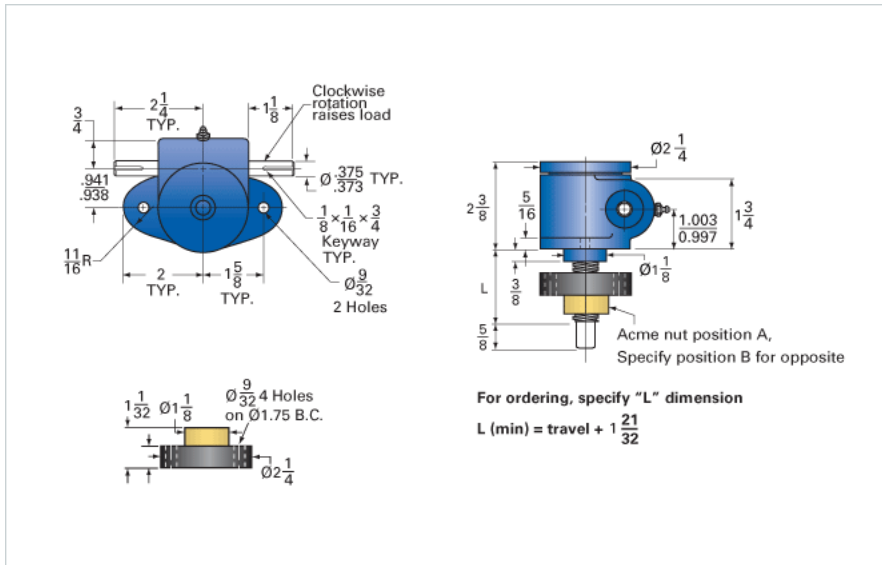

ActionJac MJ-200-IR 20:1

Call 800-321-7800 or visit us online at www.nookindustries.com to configure and order your ActionJac MJ-200-IR 20:1 today!

Details

Capacity [Ton]	0.5
Gear Ratio	20:1
Turns of Worm Per Inch Travel	200
Torque to Raise 1 lb. [in-lb]	0.0060
Lifting Screw Diameter [in]	0.50
Screw Lead [in]	0.100
Root Diameter [in]	0.359
Tare Drag Torque [in-lb]	-

Performance Specifications

Maximum Allowable Input [hp]	0.17
Maximum Input Torque [in-lb]	5.7
Compression Loading Maximum Travel at 1000 lbs. [lbs]	8.30
Compression Loading Maximum Travel at Any Load [lbs]	9.38
Maximum Worm Speed at Rated Load [rpm]	1800
Travel Rate at 1750 rpm [in/min]	9
Maximum Load at 1750 RPM [lb]	1000
Starting Torque	2 x Running Torque