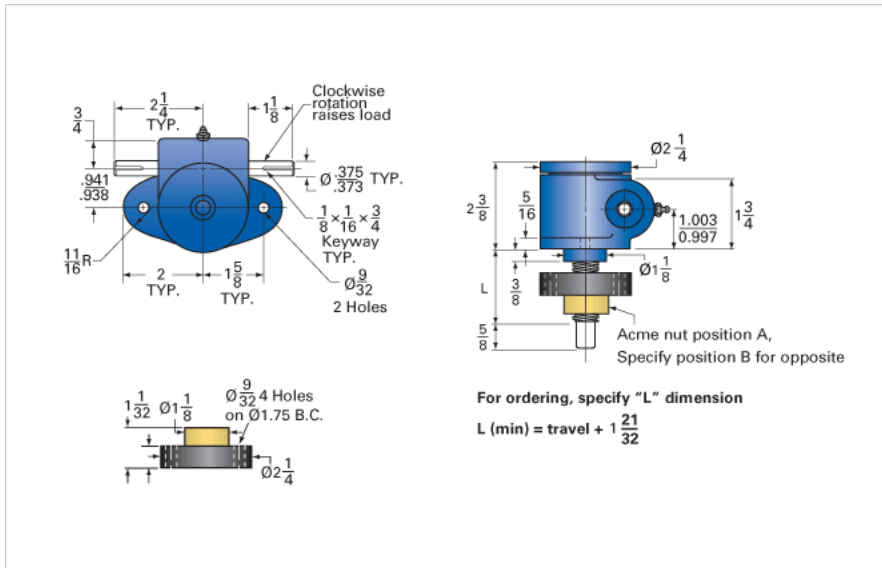

ActionJac MJ-200-IR 20:1

Call 800-321-7800 or visit us online at www.nookindustries.com to configure and order your ActionJac MJ-200-IR 20:1 today!

Details	
Capacity [Ton]	0.5
Gear Ratio	20:1
Turns of Worm Per Inch Travel	200
Torque to Raise 1 lb. [in-lb]	0.0060
Lifting Screw Diameter [in]	0.50
Screw Lead [in]	0.100
Root Diameter [in]	0.359
Tare Drag Torque [in-lb]	-
Performance Specifications	
Maximum Allowable Input [hp]	0.17
Maximum Input Torque [in-lb]	5.7
Compression Loading Maximum Travel at 1000 lbs. [lbs]	8.30
Compression Loading Maximum Travel at Any Load [lbs]	9.38
Maximum Worm Speed at Rated Load [rpm]	1800
Travel Rate at 1750 rpm [in/min]	9
Maximum Load at 1750 RPM [lb]	1000
Starting Torque	2 x Running Torque
Weight	
Base 0 Travel [lb]	2.5
Per Inch of Travel [lb]	0.20
Grease [lb]	0.5