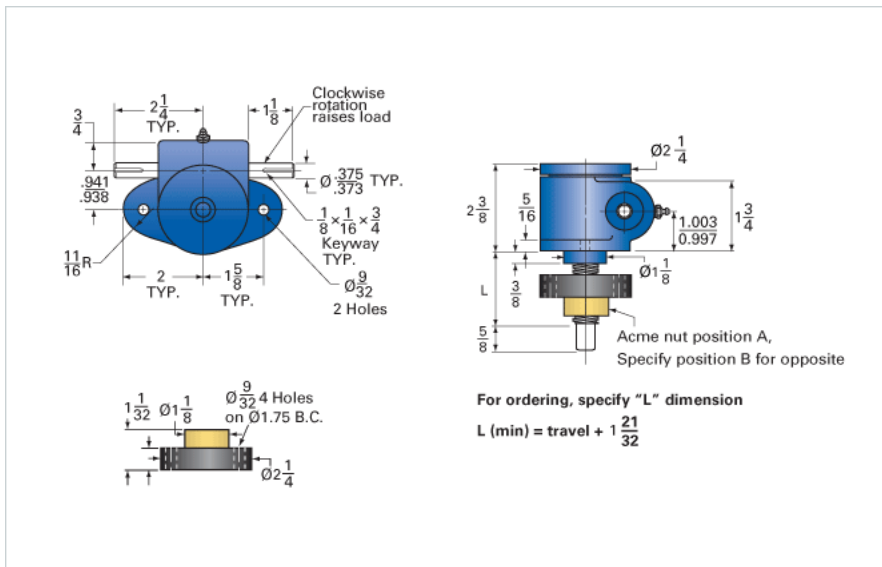

## ActionJac MJ-200-IR 20:1

Call 800-321-7800 or visit us online at [www.nookindustries.com](http://www.nookindustries.com) to configure and order your ActionJac MJ-200-IR 20:1 today!

<b>Details</b>	
Capacity [Ton]	0.5
Gear Ratio	20:1
Turns of Worm Per Inch Travel	200
Torque to Raise 1 lb. [in-lb]	0.0060
Lifting Screw Diameter [in]	0.50
Screw Lead [in]	0.100
Root Diameter [in]	0.359
Tare Drag Torque [in-lb]	-
<b>Performance Specifications</b>	
Maximum Allowable Input [hp]	0.17
Maximum Input Torque [in-lb]	5.7
Compression Loading Maximum Travel at 1000 lbs. [lbs]	8.30
Compression Loading Maximum Travel at Any Load [lbs]	9.38
Maximum Worm Speed at Rated Load [rpm]	1800
Travel Rate at 1750 rpm [in/min]	9
Maximum Load at 1750 RPM [lb]	1000
Starting Torque	2 x Running Torque
<b>Weight</b>	
Base 0 Travel [lb]	2.5
Per Inch of Travel [lb]	0.20
Grease [lb]	0.5