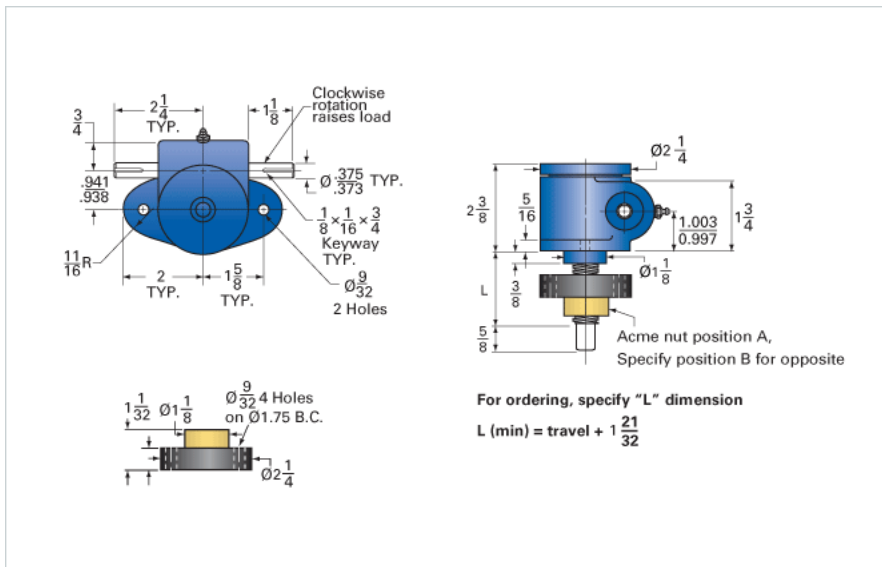

ActionJac MJ-160-IR 20:1

Call 800-321-7800 or visit us online at www.nookindustries.com to configure and order your ActionJac MJ-160-IR 20:1 today!

Details

Capacity [Ton]	0.5
Gear Ratio	20:1
Turns of Worm Per Inch Travel	160
Torque to Raise 1 lb. [in-lb]	0.0070
Lifting Screw Diameter [in]	0.63
Screw Lead [in]	0.125
Root Diameter [in]	0.457
Tare Drag Torque [in-lb]	-

Performance Specifications

Maximum Allowable Input [hp]	0.17
Maximum Input Torque [in-lb]	7
Compression Loading Maximum Travel at 1000 lbs. [lbs]	11.88
Compression Loading Maximum Travel at Any Load [lbs]	11.88
Maximum Worm Speed at Rated Load [rpm]	1500
Travel Rate at 1750 rpm [in/min]	11.2
Maximum Load at 1750 RPM [lb]	830
Starting Torque	2 x Running Torque