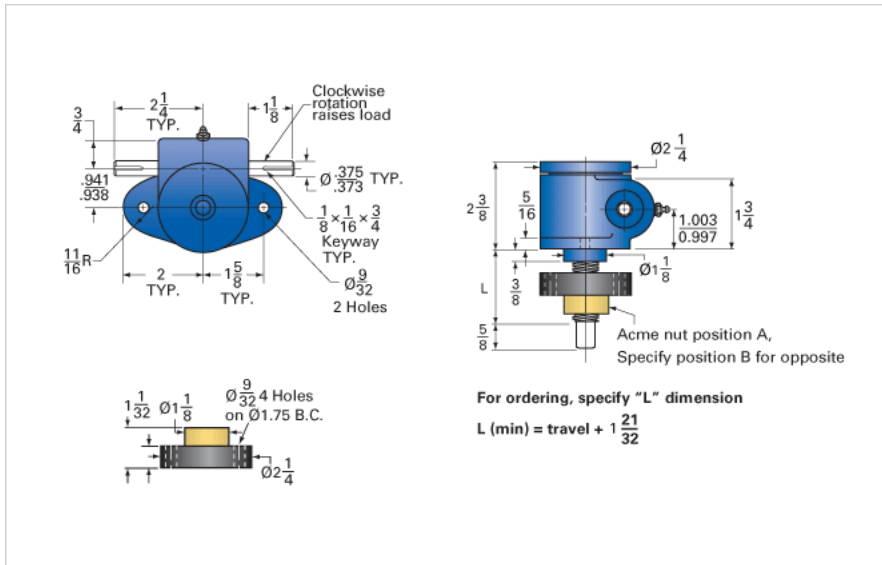

ActionJac MJ-160-IR 20:1

Call 800-321-7800 or visit us online at www.nookindustries.com to configure and order your ActionJac MJ-160-IR 20:1 today!

Details

Capacity [Ton]	0.5
Gear Ratio	20:1
Turns of Worm Per Inch Travel	160
Torque to Raise 1 lb. [in-lb]	0.0070
Lifting Screw Diameter [in]	0.63
Screw Lead [in]	0.125
Root Diameter [in]	0.457
Tare Drag Torque [in-lb]	-

Performance Specifications

Maximum Allowable Input [hp]	0.17
Maximum Input Torque [in-lb]	7
Compression Loading Maximum Travel at 1000 lbs. [lbs]	11.88
Compression Loading Maximum Travel at Any Load [lbs]	11.88
Maximum Worm Speed at Rated Load [rpm]	1500
Travel Rate at 1750 rpm [in/min]	11.2
Maximum Load at 1750 RPM [lb]	830
Starting Torque	2 x Running Torque