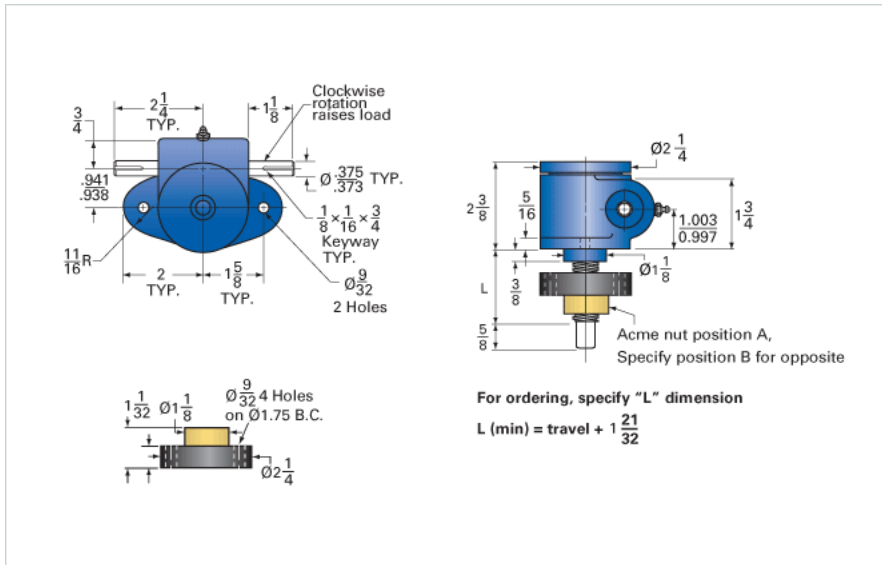

ActionJac MJ-100-IR 20:1

Call 800-321-7800 or visit us online at www.nookindustries.com to configure and order your ActionJac MJ-100-IR 20:1 today!

Details

Capacity [Ton]	0.5
Gear Ratio	20:1
Turns of Worm Per Inch Travel	100
Torque to Raise 1 lb. [in-lb]	0.0090
Lifting Screw Diameter [in]	0.63
Screw Lead [in]	0.200
Root Diameter [in]	0.377
Tare Drag Torque [in-lb]	-

Performance Specifications

Maximum Allowable Input [hp]	0.17
Maximum Input Torque [in-lb]	8.7
Compression Loading Maximum Travel at 1000 lbs. [lbs]	8.30
Compression Loading Maximum Travel at Any Load [lbs]	9.38
Maximum Worm Speed at Rated Load [rpm]	1210
Travel Rate at 1750 rpm [in/min]	18
Maximum Load at 1750 RPM [lb]	670
Starting Torque	2 x Running Torque