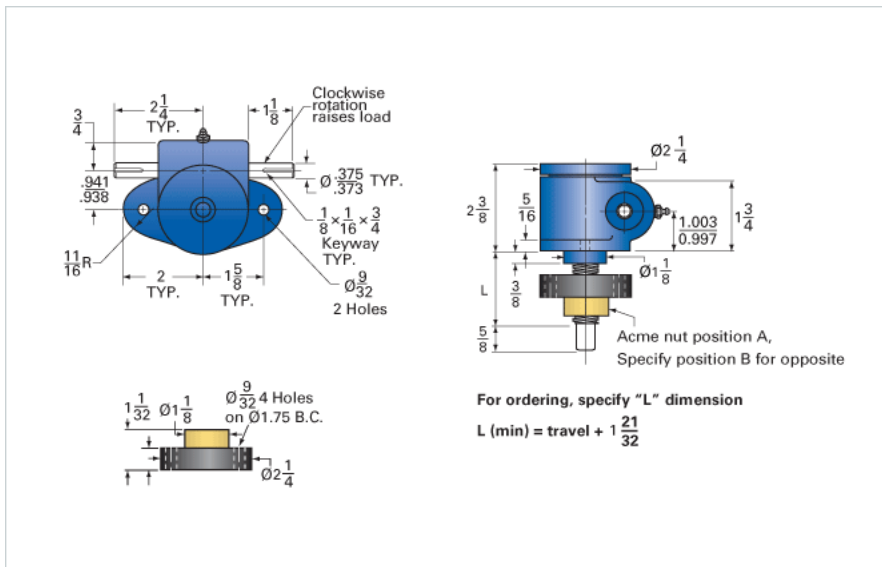

ActionJac MJ-100-IR 20:1

Call 800-321-7800 or visit us online at www.nookindustries.com to configure and order your ActionJac MJ-100-IR 20:1 today!

Details

Capacity [Ton]	0.5
Gear Ratio	20:1
Turns of Worm Per Inch Travel	100
Torque to Raise 1 lb. [in-lb]	0.0090
Lifting Screw Diameter [in]	0.63
Screw Lead [in]	0.200
Root Diameter [in]	0.377
Tare Drag Torque [in-lb]	-

Performance Specifications

Maximum Allowable Input [hp]	0.17
Maximum Input Torque [in-lb]	8.7
Compression Loading Maximum Travel at 1000 lbs. [lbs]	8.30
Compression Loading Maximum Travel at Any Load [lbs]	9.38
Maximum Worm Speed at Rated Load [rpm]	1210
Travel Rate at 1750 rpm [in/min]	18
Maximum Load at 1750 RPM [lb]	670
Starting Torque	2 x Running Torque