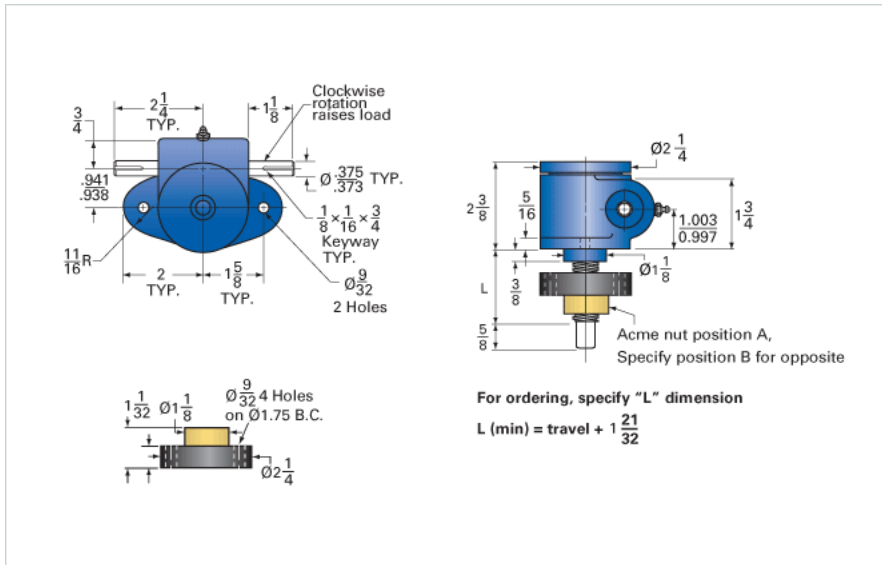

ActionJac MJ-100-IR 20:1

Call 800-321-7800 or visit us online at www.nookindustries.com to configure and order your ActionJac MJ-100-IR 20:1 today!

Details

Capacity [Ton]	0.5
Gear Ratio	20:1
Turns of Worm Per Inch Travel	100
Torque to Raise 1 lb. [in-lb]	0.0090
Lifting Screw Diameter [in]	0.63
Screw Lead [in]	0.200
Root Diameter [in]	0.377
Tare Drag Torque [in-lb]	-

Performance Specifications

Maximum Allowable Input [hp]	0.17
Maximum Input Torque [in-lb]	8.7
Compression Loading Maximum Travel at 1000 lbs. [lbs]	8.30
Compression Loading Maximum Travel at Any Load [lbs]	9.38
Maximum Worm Speed at Rated Load [rpm]	1210
Travel Rate at 1750 rpm [in/min]	18
Maximum Load at 1750 RPM [lb]	670
Starting Torque	2 x Running Torque

Weight

Base 0 Travel [lb]	2.5
Per Inch of Travel [lb]	0.20
Grease [lb]	0.5