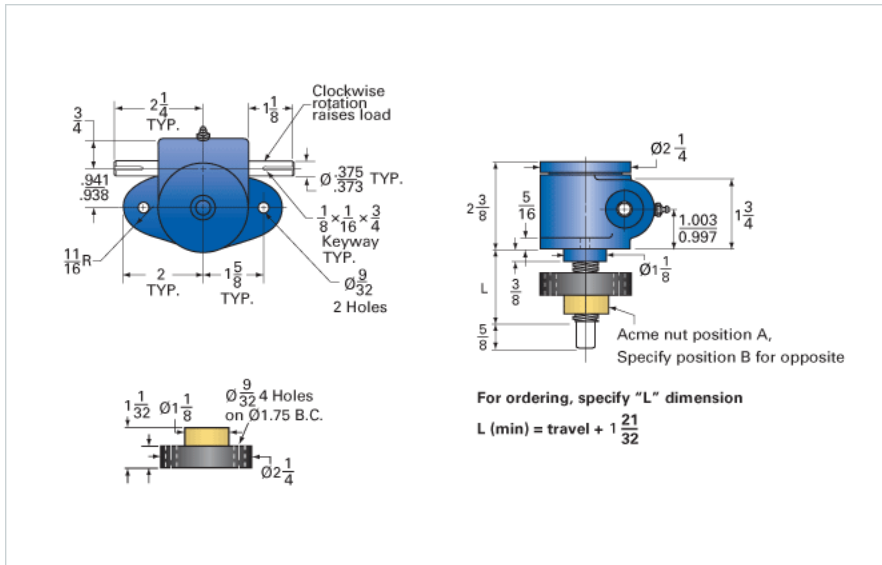

ActionJac MJ-80-IR 20:1

Call 800-321-7800 or visit us online at www.nookindustries.com to configure and order your ActionJac MJ-80-IR 20:1 today!

Details

Capacity [Ton]	0.5
Gear Ratio	20:1
Turns of Worm Per Inch Travel	80
Torque to Raise 1 lb. [in-lb]	0.0080
Lifting Screw Diameter [in]	0.50
Screw Lead [in]	0.250
Root Diameter [in]	0.332
Tare Drag Torque [in-lb]	-

Performance Specifications

Maximum Allowable Input [hp]	0.17
Maximum Input Torque [in-lb]	8
Compression Loading Maximum Travel at 1000 lbs. [lbs]	7.20
Compression Loading Maximum Travel at Any Load [lbs]	8.75
Maximum Worm Speed at Rated Load [rpm]	1310
Travel Rate at 1750 rpm [in/min]	22.5
Maximum Load at 1750 RPM [lb]	720
Starting Torque	2 x Running Torque