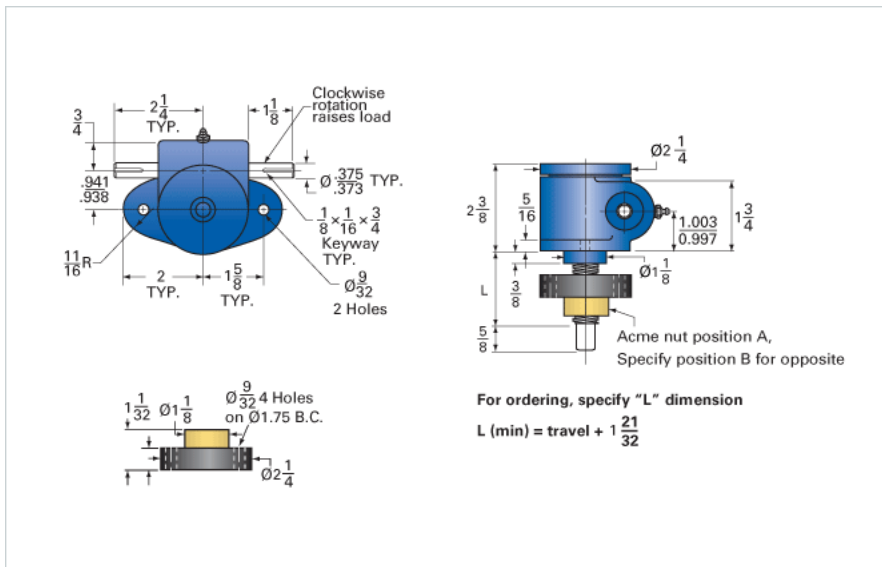

### Details

Capacity [Ton]	0.5
Gear Ratio	5:1
Turns of Worm Per Inch Travel	40
Torque to Raise 1 lb. [in-lb]	0.0170
Lifting Screw Diameter [in]	0.63
Screw Lead [in]	0.125
Root Diameter [in]	0.457
Tare Drag Torque [in-lb]	-

### Performance Specifications

Maximum Allowable Input [hp]	0.33
Maximum Input Torque [in-lb]	16.7
Compression Loading Maximum Travel at 1000 lbs. [lbs]	11.88
Compression Loading Maximum Travel at Any Load [lbs]	11.88
Maximum Worm Speed at Rated Load [rpm]	1260
Travel Rate at 1750 rpm [in/min]	45
Maximum Load at 1750 RPM [lb]	700
Starting Torque	2 x Running Torque