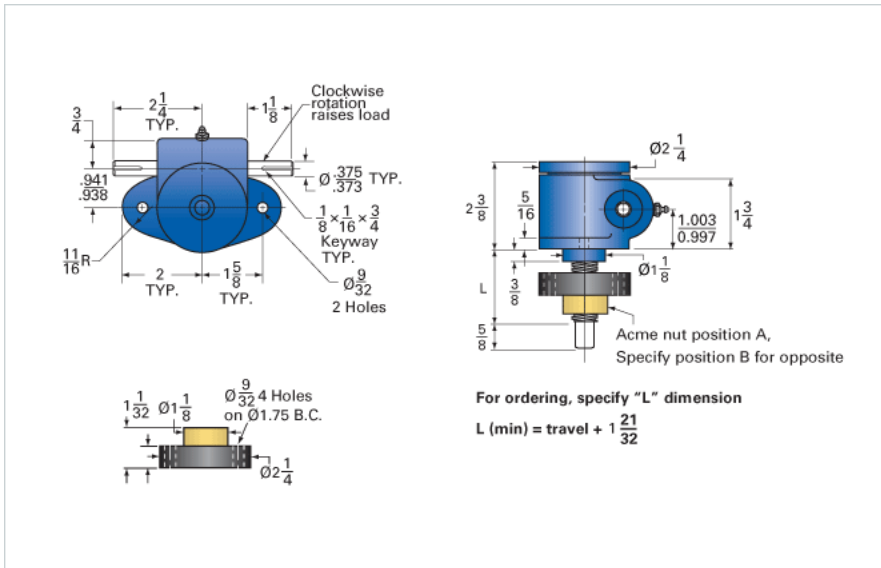

### Details

Capacity [Ton]	0.5
Gear Ratio	5:1
Turns of Worm Per Inch Travel	40
Torque to Raise 1 lb. [in-lb]	0.0170
Lifting Screw Diameter [in]	0.63
Screw Lead [in]	0.125
Root Diameter [in]	0.457
Tare Drag Torque [in-lb]	-

### Performance Specifications

Maximum Allowable Input [hp]	0.33
Maximum Input Torque [in-lb]	16.7
Compression Loading Maximum Travel at 1000 lbs. [lbs]	11.88
Compression Loading Maximum Travel at Any Load [lbs]	11.88
Maximum Worm Speed at Rated Load [rpm]	1260
Travel Rate at 1750 rpm [in/min]	45
Maximum Load at 1750 RPM [lb]	700
Starting Torque	2 x Running Torque