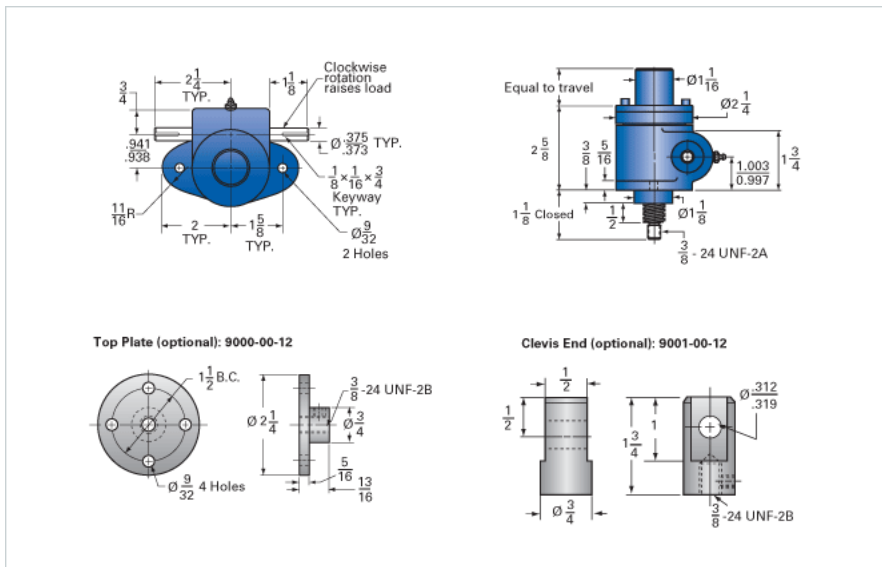

ActionJac MJ-200-IK 20:1

Call 800-321-7800 or visit us online at www.nookindustries.com to configure and order your ActionJac MJ-200-IK 20:1 today!

Details

Capacity [Ton]	0.5
Gear Ratio	20:1
Turns of Worm Per Inch Travel	200
Torque to Raise 1 lb. [in-lb]	0.0070
Lifting Screw Diameter [in]	0.50
Screw Lead [in]	0.100
Root Diameter [in]	0.359
Tare Drag Torque [in-lb]	-

Performance Specifications

Maximum Allowable Input [hp]	0.17
Maximum Input Torque [in-lb]	5.7
Compression Loading Maximum Travel at 1000 lbs. [lbs]	8.30
Compression Loading Maximum Travel at Any Load [lbs]	9.38
Maximum Worm Speed at Rated Load [rpm]	1560
Travel Rate at 1750 rpm [in/min]	9
Maximum Load at 1750 RPM [lb]	1000
Starting Torque	2 x Running Torque