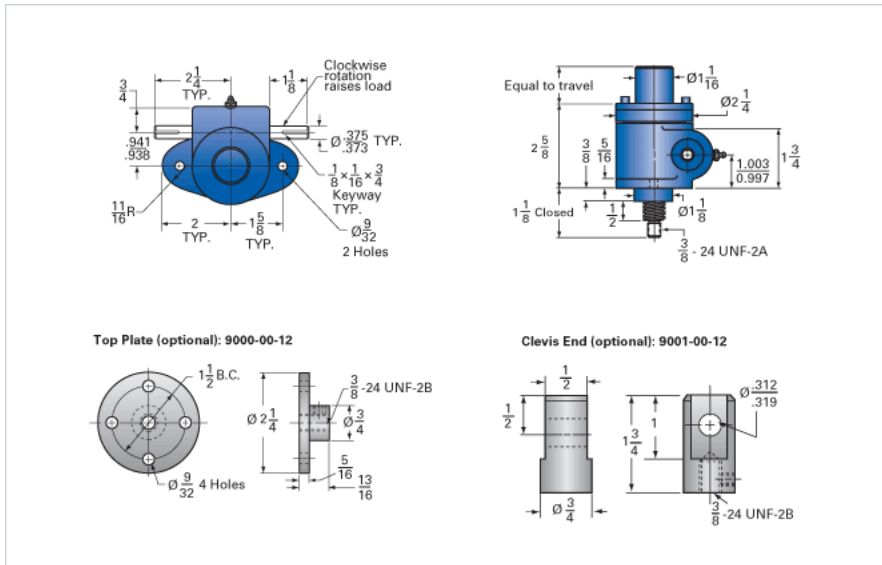

ActionJac MJ-160-IK 20:1

Call 800-321-7800 or visit us online at www.nookindustries.com to configure and order your ActionJac MJ-160-IK 20:1 today!

Details

Capacity [Ton]	0.5
Gear Ratio	20:1
Turns of Worm Per Inch Travel	160
Torque to Raise 1 lb. [in-lb]	0.0080
Lifting Screw Diameter [in]	0.63
Screw Lead [in]	0.125
Root Diameter [in]	0.457
Tare Drag Torque [in-lb]	-

Performance Specifications

Maximum Allowable Input [hp]	0.17
Maximum Input Torque [in-lb]	7
Compression Loading Maximum Travel at 1000 lbs. [lbs]	11.88
Compression Loading Maximum Travel at Any Load [lbs]	11.88
Maximum Worm Speed at Rated Load [rpm]	1300
Travel Rate at 1750 rpm [in/min]	11.2
Maximum Load at 1750 RPM [lb]	830
Starting Torque	2 x Running Torque