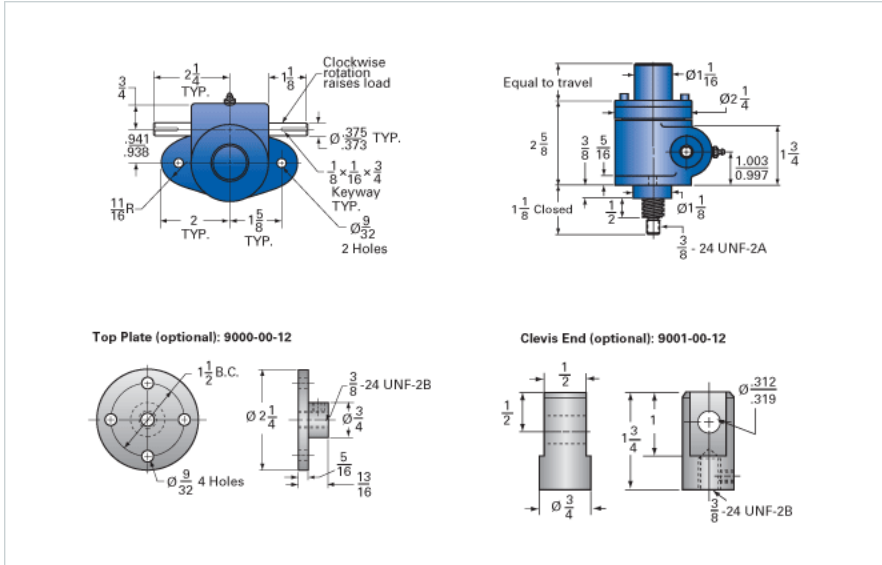

ActionJac MJ-160-IK 20:1

Call 800-321-7800 or visit us online at www.nookindustries.com to configure and order your ActionJac MJ-160-IK 20:1 today!

Details

Capacity [Ton]	0.5
Gear Ratio	20:1
Turns of Worm Per Inch Travel	160
Torque to Raise 1 lb. [in-lb]	0.0080
Lifting Screw Diameter [in]	0.63
Screw Lead [in]	0.125
Root Diameter [in]	0.457
Tare Drag Torque [in-lb]	-

Performance Specifications

Maximum Allowable Input [hp]	0.17
Maximum Input Torque [in-lb]	7
Compression Loading Maximum Travel at 1000 lbs. [lbs]	11.88
Compression Loading Maximum Travel at Any Load [lbs]	11.88
Maximum Worm Speed at Rated Load [rpm]	1300
Travel Rate at 1750 rpm [in/min]	11.2
Maximum Load at 1750 RPM [lb]	830
Starting Torque	2 x Running Torque