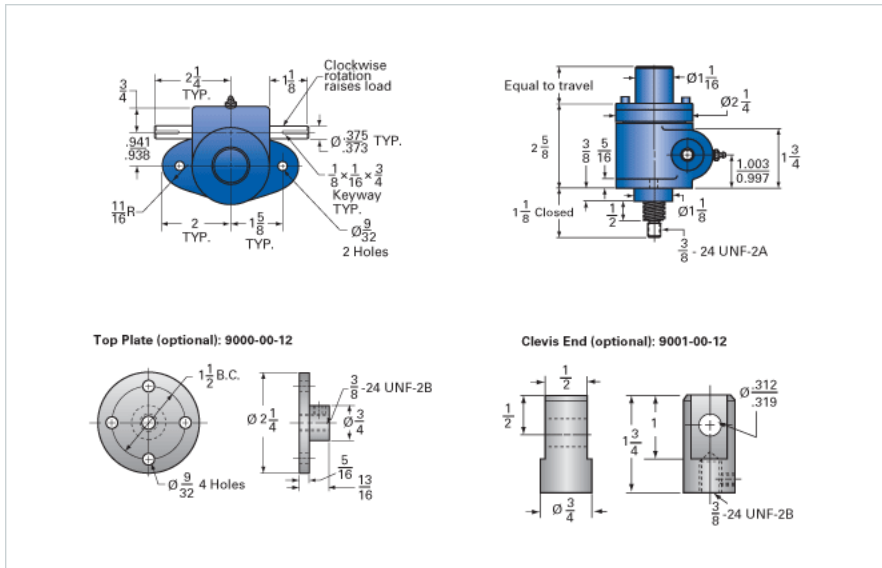

ActionJac MJ-160-IK 20:1

Call 800-321-7800 or visit us online at www.nookindustries.com to configure and order your ActionJac MJ-160-IK 20:1 today!

Details

Capacity [Ton]	0.5
Gear Ratio	20:1
Turns of Worm Per Inch Travel	160
Torque to Raise 1 lb. [in-lb]	0.0080
Lifting Screw Diameter [in]	0.63
Screw Lead [in]	0.125
Root Diameter [in]	0.457
Tare Drag Torque [in-lb]	-

Performance Specifications

Maximum Allowable Input [hp]	0.17
Maximum Input Torque [in-lb]	7
Compression Loading Maximum Travel at 1000 lbs. [lbs]	11.88
Compression Loading Maximum Travel at Any Load [lbs]	11.88
Maximum Worm Speed at Rated Load [rpm]	1300
Travel Rate at 1750 rpm [in/min]	11.2
Maximum Load at 1750 RPM [lb]	830
Starting Torque	2 x Running Torque