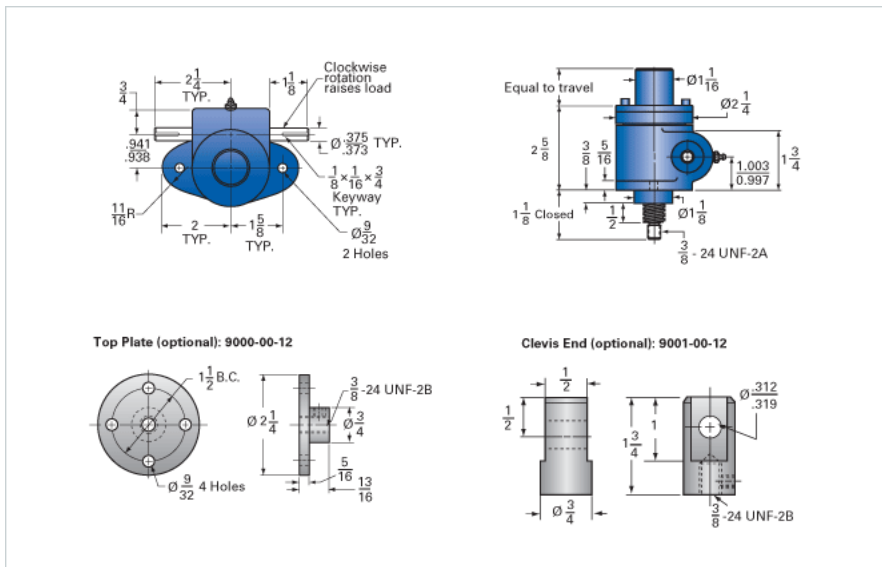

ActionJac MJ-160-IK 20:1

Call 800-321-7800 or visit us online at www.nookindustries.com to configure and order your ActionJac MJ-160-IK 20:1 today!

Details

Capacity [Ton]	0.5
Gear Ratio	20:1
Turns of Worm Per Inch Travel	160
Torque to Raise 1 lb. [in-lb]	0.0080
Lifting Screw Diameter [in]	0.63
Screw Lead [in]	0.125
Root Diameter [in]	0.457
Tare Drag Torque [in-lb]	-

Performance Specifications

Maximum Allowable Input [hp]	0.17
Maximum Input Torque [in-lb]	7
Compression Loading Maximum Travel at 1000 lbs. [lbs]	11.88
Compression Loading Maximum Travel at Any Load [lbs]	11.88
Maximum Worm Speed at Rated Load [rpm]	1300
Travel Rate at 1750 rpm [in/min]	11.2
Maximum Load at 1750 RPM [lb]	830
Starting Torque	2 x Running Torque