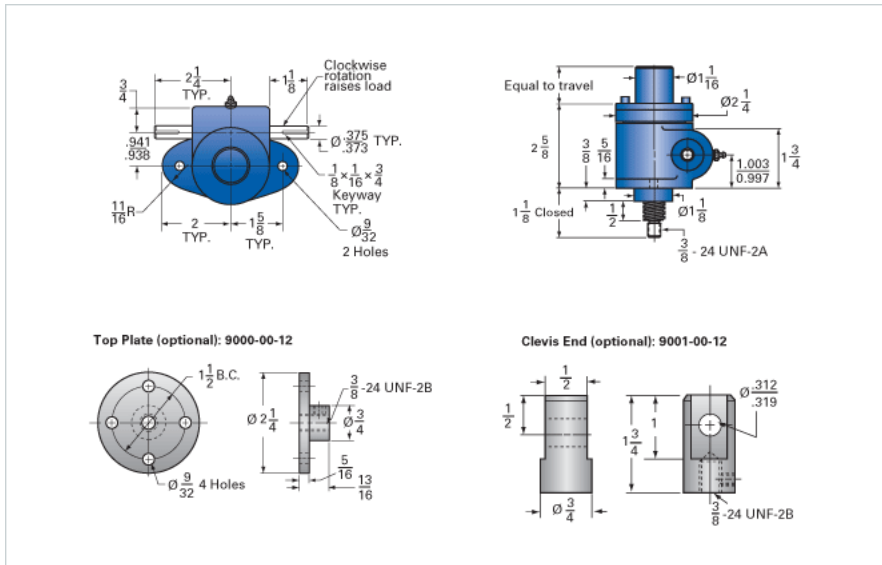

### Details

Capacity [Ton]	0.5
Gear Ratio	20:1
Turns of Worm Per Inch Travel	160
Torque to Raise 1 lb. [in-lb]	0.0080
Lifting Screw Diameter [in]	0.63
Screw Lead [in]	0.125
Root Diameter [in]	0.457
Tare Drag Torque [in-lb]	-

### Performance Specifications

Maximum Allowable Input [hp]	0.17
Maximum Input Torque [in-lb]	7
Compression Loading Maximum Travel at 1000 lbs. [lbs]	11.88
Compression Loading Maximum Travel at Any Load [lbs]	11.88
Maximum Worm Speed at Rated Load [rpm]	1300
Travel Rate at 1750 rpm [in/min]	11.2
Maximum Load at 1750 RPM [lb]	830
Starting Torque	2 x Running Torque