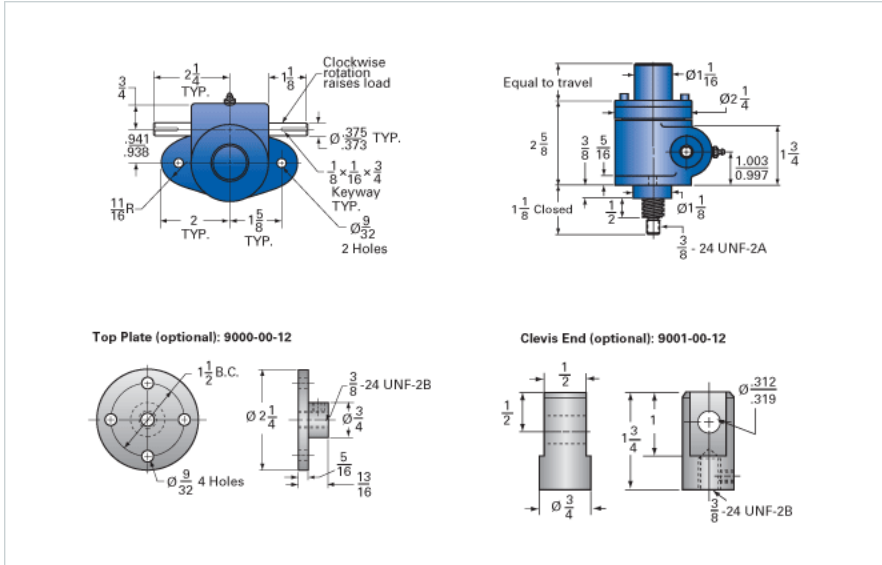

### Details

Capacity [Ton]	0.5
Gear Ratio	20:1
Turns of Worm Per Inch Travel	100
Torque to Raise 1 lb. [in-lb]	0.0100
Lifting Screw Diameter [in]	0.63
Screw Lead [in]	0.200
Root Diameter [in]	0.377
Tare Drag Torque [in-lb]	-

### Performance Specifications

Maximum Allowable Input [hp]	0.17
Maximum Input Torque [in-lb]	8.7
Compression Loading Maximum Travel at 1000 lbs. [lbs]	8.30
Compression Loading Maximum Travel at Any Load [lbs]	9.38
Maximum Worm Speed at Rated Load [rpm]	1050
Travel Rate at 1750 rpm [in/min]	18
Maximum Load at 1750 RPM [lb]	670
Starting Torque	2 x Running Torque