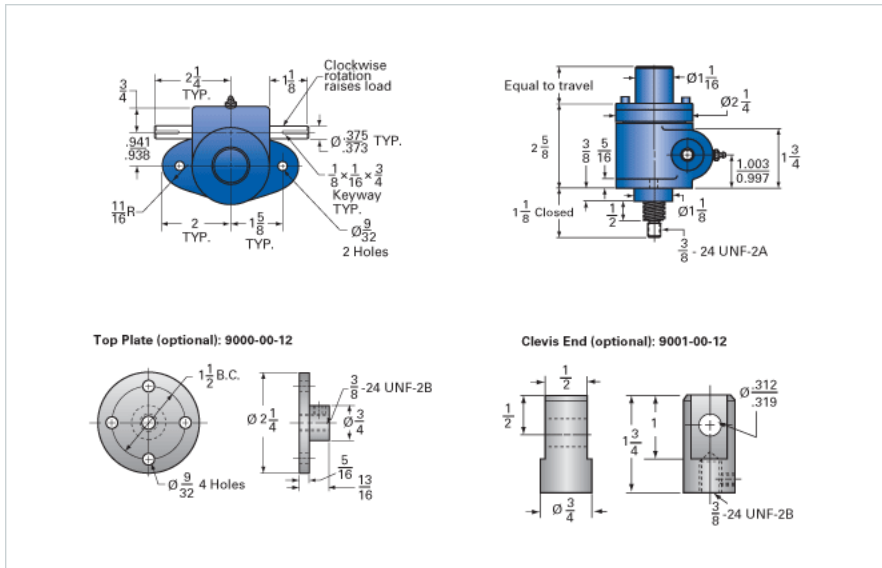

### Details

Capacity [Ton]	0.5
Gear Ratio	20:1
Turns of Worm Per Inch Travel	100
Torque to Raise 1 lb. [in-lb]	0.0100
Lifting Screw Diameter [in]	0.63
Screw Lead [in]	0.200
Root Diameter [in]	0.377
Tare Drag Torque [in-lb]	-

### Performance Specifications

Maximum Allowable Input [hp]	0.17
Maximum Input Torque [in-lb]	8.7
Compression Loading Maximum Travel at 1000 lbs. [lbs]	8.30
Compression Loading Maximum Travel at Any Load [lbs]	9.38
Maximum Worm Speed at Rated Load [rpm]	1050
Travel Rate at 1750 rpm [in/min]	18
Maximum Load at 1750 RPM [lb]	670
Starting Torque	2 x Running Torque