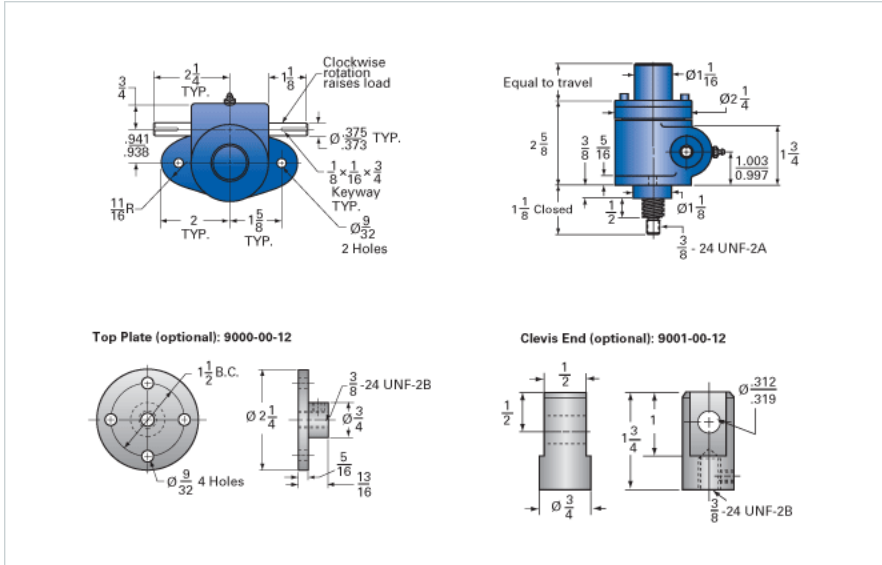

### Details

Capacity [Ton]	0.5
Gear Ratio	20:1
Turns of Worm Per Inch Travel	80
Torque to Raise 1 lb. [in-lb]	0.0090
Lifting Screw Diameter [in]	0.50
Screw Lead [in]	0.250
Root Diameter [in]	0.332
Tare Drag Torque [in-lb]	-

### Performance Specifications

Maximum Allowable Input [hp]	0.17
Maximum Input Torque [in-lb]	8
Compression Loading Maximum Travel at 1000 lbs. [lbs]	7.20
Compression Loading Maximum Travel at Any Load [lbs]	8.75
Maximum Worm Speed at Rated Load [rpm]	1140
Travel Rate at 1750 rpm [in/min]	22.5
Maximum Load at 1750 RPM [lb]	720
Starting Torque	2 x Running Torque