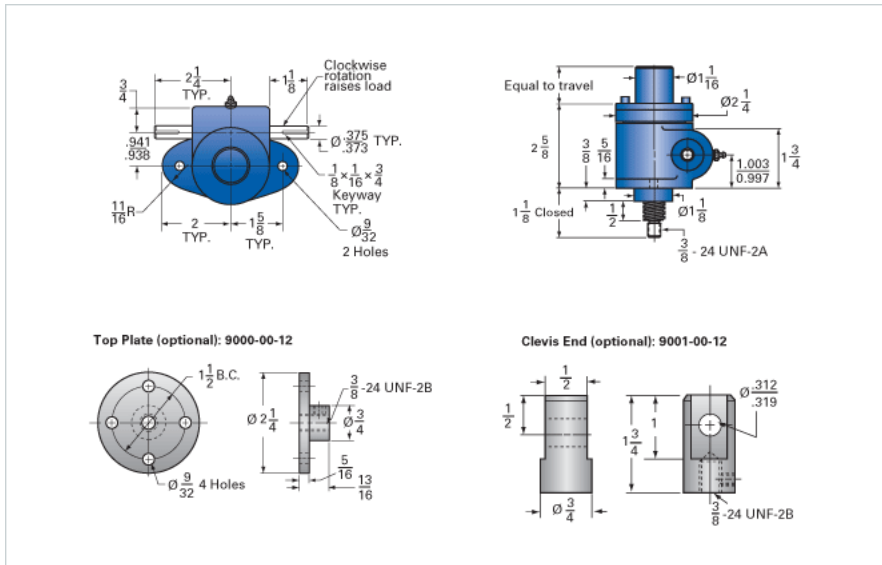

ActionJac MJ-80-IK 20:1

Call 800-321-7800 or visit us online at www.nookindustries.com to configure and order your ActionJac MJ-80-IK 20:1 today!

Details

Capacity [Ton]	0.5
Gear Ratio	20:1
Turns of Worm Per Inch Travel	80
Torque to Raise 1 lb. [in-lb]	0.0090
Lifting Screw Diameter [in]	0.50
Screw Lead [in]	0.250
Root Diameter [in]	0.332
Tare Drag Torque [in-lb]	-

Performance Specifications

Maximum Allowable Input [hp]	0.17
Maximum Input Torque [in-lb]	8
Compression Loading Maximum Travel at 1000 lbs. [lbs]	7.20
Compression Loading Maximum Travel at Any Load [lbs]	8.75
Maximum Worm Speed at Rated Load [rpm]	1140
Travel Rate at 1750 rpm [in/min]	22.5
Maximum Load at 1750 RPM [lb]	720
Starting Torque	2 x Running Torque