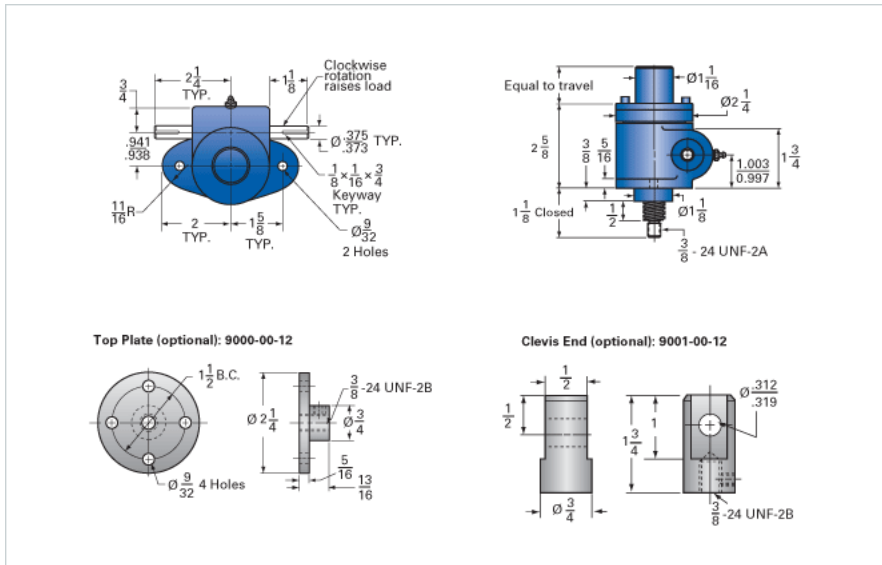

ActionJac MJ-80-IK 20:1

Call 800-321-7800 or visit us online at www.nookindustries.com to configure and order your ActionJac MJ-80-IK 20:1 today!

Details

Capacity [Ton]	0.5
Gear Ratio	20:1
Turns of Worm Per Inch Travel	80
Torque to Raise 1 lb. [in-lb]	0.0090
Lifting Screw Diameter [in]	0.50
Screw Lead [in]	0.250
Root Diameter [in]	0.332
Tare Drag Torque [in-lb]	-

Performance Specifications

Maximum Allowable Input [hp]	0.17
Maximum Input Torque [in-lb]	8
Compression Loading Maximum Travel at 1000 lbs. [lbs]	7.20
Compression Loading Maximum Travel at Any Load [lbs]	8.75
Maximum Worm Speed at Rated Load [rpm]	1140
Travel Rate at 1750 rpm [in/min]	22.5
Maximum Load at 1750 RPM [lb]	720
Starting Torque	2 x Running Torque

Weight

Base 0 Travel [lb]	2.5
Per Inch of Travel [lb]	0.20
Grease [lb]	0.5