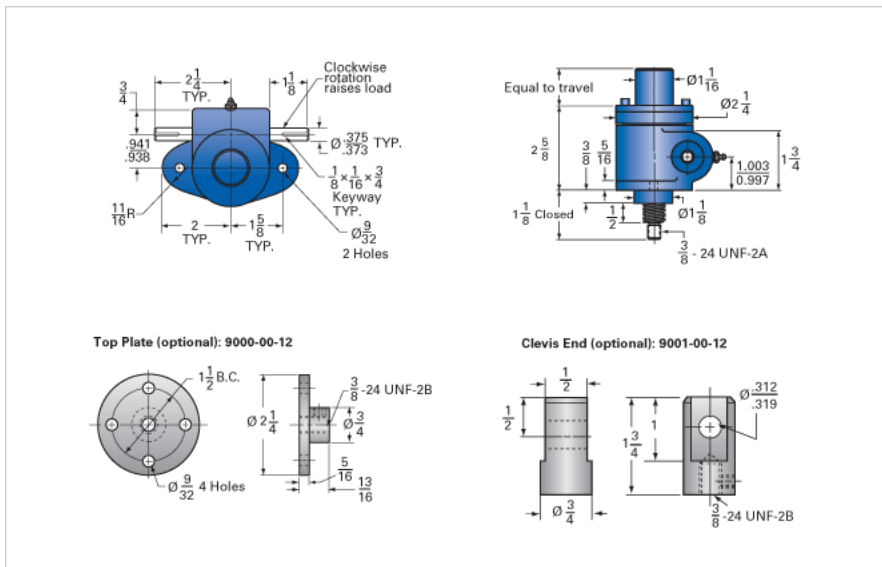

### Details

Capacity [Ton]	0.5
Gear Ratio	20:1
Turns of Worm Per Inch Travel	80
Torque to Raise 1 lb. [in-lb]	0.0090
Lifting Screw Diameter [in]	0.50
Screw Lead [in]	0.250
Root Diameter [in]	0.332
Tare Drag Torque [in-lb]	-

### Performance Specifications

Maximum Allowable Input [hp]	0.17
Maximum Input Torque [in-lb]	8
Compression Loading Maximum Travel at 1000 lbs. [lbs]	7.20
Compression Loading Maximum Travel at Any Load [lbs]	8.75
Maximum Worm Speed at Rated Load [rpm]	1140
Travel Rate at 1750 rpm [in/min]	22.5
Maximum Load at 1750 RPM [lb]	720
Starting Torque	2 x Running Torque