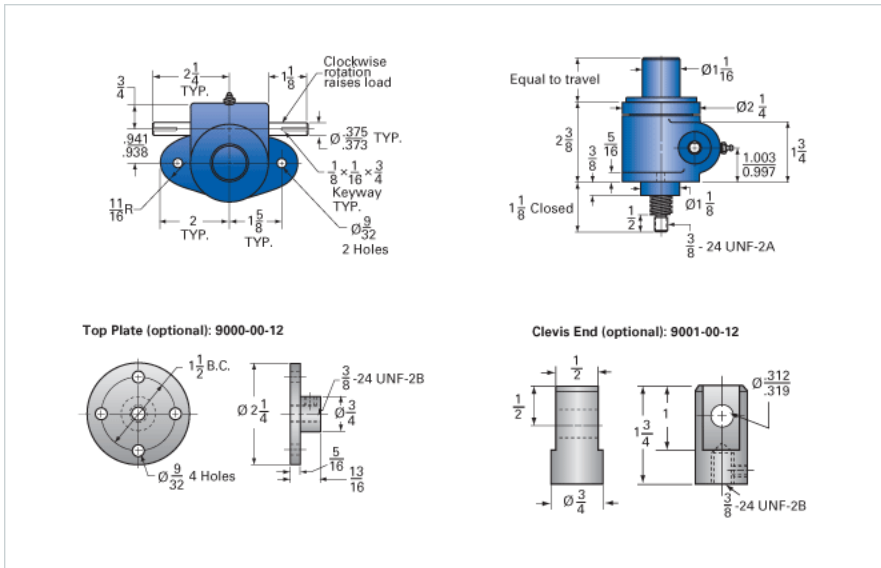

ActionJac MJAB-200-I 20:1

Call 800-321-7800 or visit us online at www.nookindustries.com to configure and order your ActionJac MJAB-200-I 20:1 today!

Details

Capacity [Ton]	0.5
Gear Ratio	20:1
Turns of Worm Per Inch Travel	200
Torque to Raise 1 lb. [in-lb]	0.0060
Lifting Screw Diameter [in]	0.50
Screw Lead [in]	0.100
Root Diameter [in]	0.359
Tare Drag Torque [in-lb]	-

Performance Specifications

Maximum Allowable Input [hp]	0.17
Maximum Input Torque [in-lb]	5.7
Compression Loading Maximum Travel at 1000 lbs. [lbs]	8.30
Compression Loading Maximum Travel at Any Load [lbs]	9.38
Maximum Worm Speed at Rated Load [rpm]	1800
Travel Rate at 1750 rpm [in/min]	9
Maximum Load at 1750 RPM [lb]	1000
Starting Torque	2 x Running Torque