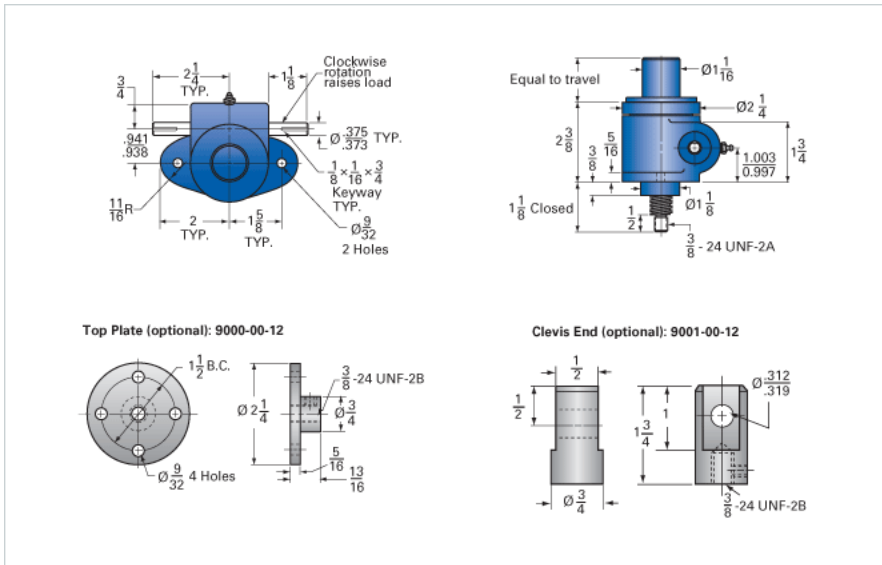

ActionJac MJAB-100-I 20:1

Call 800-321-7800 or visit us online at www.nookindustries.com to configure and order your ActionJac MJAB-100-I 20:1 today!

Details

Capacity [Ton]	0.5
Gear Ratio	20:1
Turns of Worm Per Inch Travel	100
Torque to Raise 1 lb. [in-lb]	0.0090
Lifting Screw Diameter [in]	0.63
Screw Lead [in]	0.200
Root Diameter [in]	0.377
Tare Drag Torque [in-lb]	-

Performance Specifications

Maximum Allowable Input [hp]	0.17
Maximum Input Torque [in-lb]	8.7
Compression Loading Maximum Travel at 1000 lbs. [lbs]	8.30
Compression Loading Maximum Travel at Any Load [lbs]	9.38
Maximum Worm Speed at Rated Load [rpm]	1210
Travel Rate at 1750 rpm [in/min]	18
Maximum Load at 1750 RPM [lb]	670
Starting Torque	2 x Running Torque