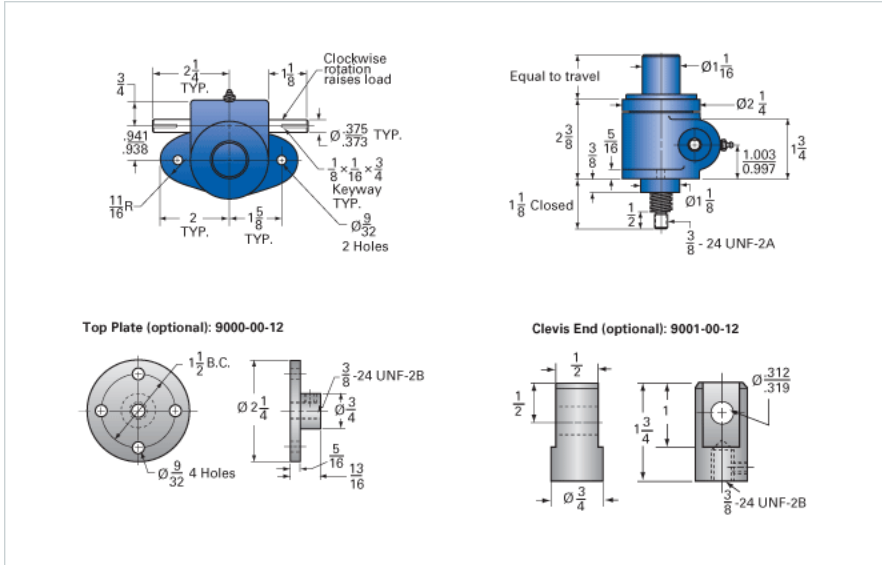

ActionJac MJAB-100-I 20:1

Call 800-321-7800 or visit us online at www.nookindustries.com to configure and order your ActionJac MJAB-100-I 20:1 today!

Details

Capacity [Ton]	0.5
Gear Ratio	20:1
Turns of Worm Per Inch Travel	100
Torque to Raise 1 lb. [in-lb]	0.0090
Lifting Screw Diameter [in]	0.63
Screw Lead [in]	0.200
Root Diameter [in]	0.377
Tare Drag Torque [in-lb]	-

Performance Specifications

Maximum Allowable Input [hp]	0.17
Maximum Input Torque [in-lb]	8.7
Compression Loading Maximum Travel at 1000 lbs. [lbs]	8.30
Compression Loading Maximum Travel at Any Load [lbs]	9.38
Maximum Worm Speed at Rated Load [rpm]	1210
Travel Rate at 1750 rpm [in/min]	18
Maximum Load at 1750 RPM [lb]	670
Starting Torque	2 x Running Torque