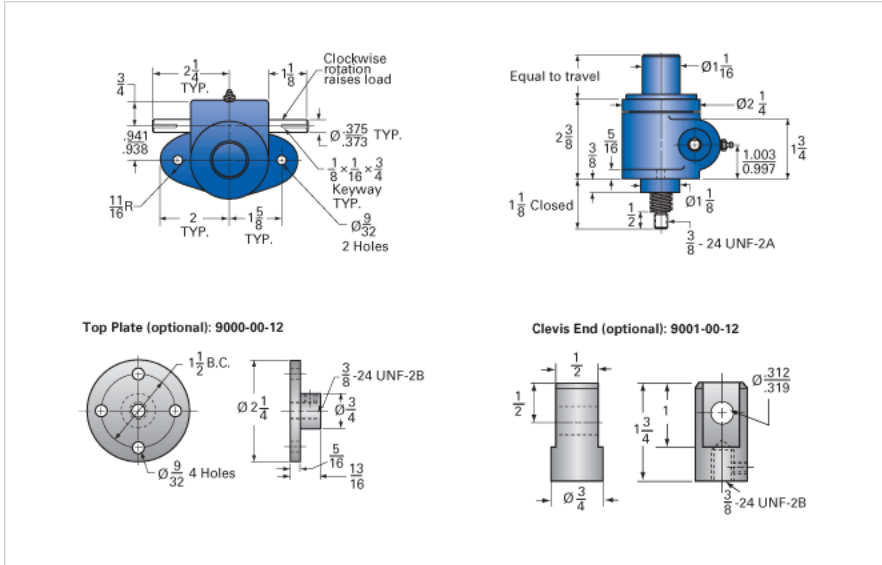

ActionJac MJAB-80-I 20:1

Call 800-321-7800 or visit us online at www.nookindustries.com to configure and order your ActionJac MJAB-80-I 20:1 today!

Details

Capacity [Ton]	0.5
Gear Ratio	20:1
Turns of Worm Per Inch Travel	80
Torque to Raise 1 lb. [in-lb]	0.0080
Lifting Screw Diameter [in]	0.50
Screw Lead [in]	0.250
Root Diameter [in]	0.332
Tare Drag Torque [in-lb]	-

Performance Specifications

Maximum Allowable Input [hp]	0.17
Maximum Input Torque [in-lb]	8
Compression Loading Maximum Travel at 1000 lbs. [lbs]	7.20
Compression Loading Maximum Travel at Any Load [lbs]	8.75
Maximum Worm Speed at Rated Load [rpm]	1310
Travel Rate at 1750 rpm [in/min]	22.5
Maximum Load at 1750 RPM [lb]	720
Starting Torque	2 x Running Torque