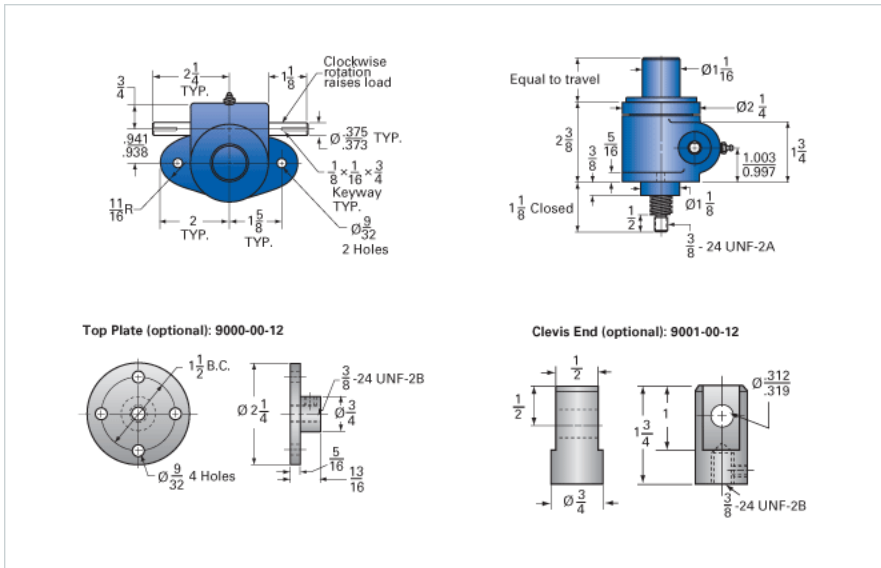

ActionJac MJAB-80-I 20:1

Call 800-321-7800 or visit us online at www.nookindustries.com to configure and order your ActionJac MJAB-80-I 20:1 today!

Details

Capacity [Ton]	0.5
Gear Ratio	20:1
Turns of Worm Per Inch Travel	80
Torque to Raise 1 lb. [in-lb]	0.0080
Lifting Screw Diameter [in]	0.50
Screw Lead [in]	0.250
Root Diameter [in]	0.332
Tare Drag Torque [in-lb]	-

Performance Specifications

Maximum Allowable Input [hp]	0.17
Maximum Input Torque [in-lb]	8
Compression Loading Maximum Travel at 1000 lbs. [lbs]	7.20
Compression Loading Maximum Travel at Any Load [lbs]	8.75
Maximum Worm Speed at Rated Load [rpm]	1310
Travel Rate at 1750 rpm [in/min]	22.5
Maximum Load at 1750 RPM [lb]	720
Starting Torque	2 x Running Torque