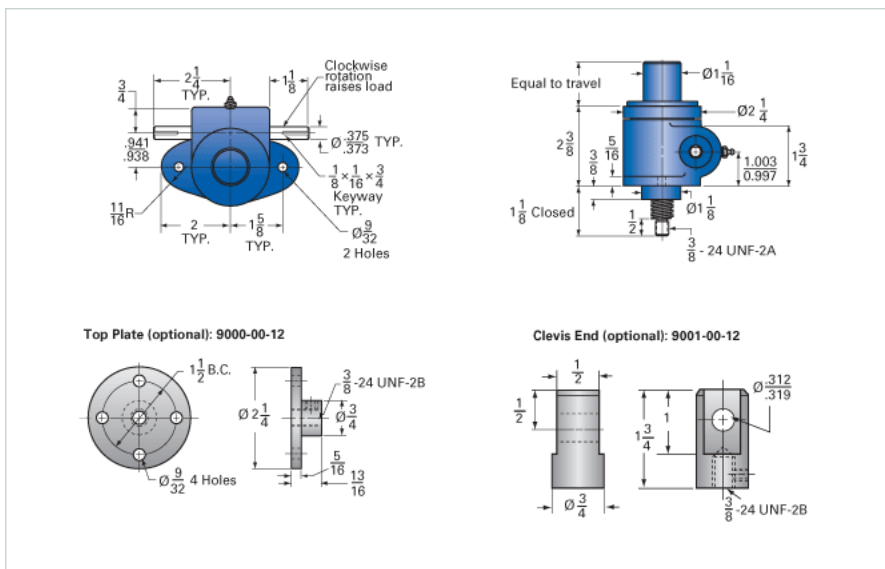

ActionJac MJAB-80-I 20:1

Call 800-321-7800 or visit us online at www.nookindustries.com to configure and order your ActionJac MJAB-80-I 20:1 today!

Details

Capacity [Ton]	0.5
Gear Ratio	20:1
Turns of Worm Per Inch Travel	80
Torque to Raise 1 lb. [in-lb]	0.0080
Lifting Screw Diameter [in]	0.50
Screw Lead [in]	0.250
Root Diameter [in]	0.332
Tare Drag Torque [in-lb]	-

Performance Specifications

Maximum Allowable Input [hp]	0.17
Maximum Input Torque [in-lb]	8
Compression Loading Maximum Travel at 1000 lbs. [lbs]	7.20
Compression Loading Maximum Travel at Any Load [lbs]	8.75
Maximum Worm Speed at Rated Load [rpm]	1310
Travel Rate at 1750 rpm [in/min]	22.5
Maximum Load at 1750 RPM [lb]	720
Starting Torque	2 x Running Torque