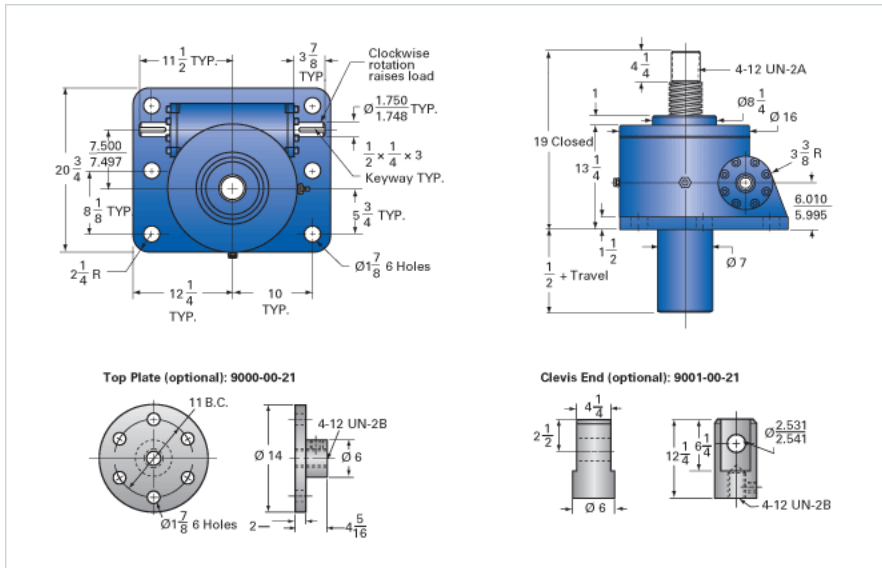

ActionJac 100-MSJ-U 32:1

Call 800-321-7800 or visit us online at www.nookindustries.com to configure and order your ActionJac 100-MSJ-U 32:1 today!

Details

Capacity [Ton]	100
Gear Ratio	32:1
Turns of Worm per Inch Travel	48
Torque to Raise 1 lb. [in-lb]	0.0377
Lifting Screw Diameter [in]	6.00
Screw Lead [in]	0.667
Root Diameter [in]	5.254
Tare Drag Torque [in-lb]	205

Performance Specifications

Maximum Allowable Input [hp]	12.50
Maximum Input Torque [in-lb]	7460
Maximum Worm Speed at Rated Load [rpm]	106
Maximum Load at 1750 RPM [lb]	11941
Starting Torque	2 x Running Torque

Weight

Base 0 Travel [lb]	975
Per Inch of Travel [lb]	8.50
Grease [lb]	16.0