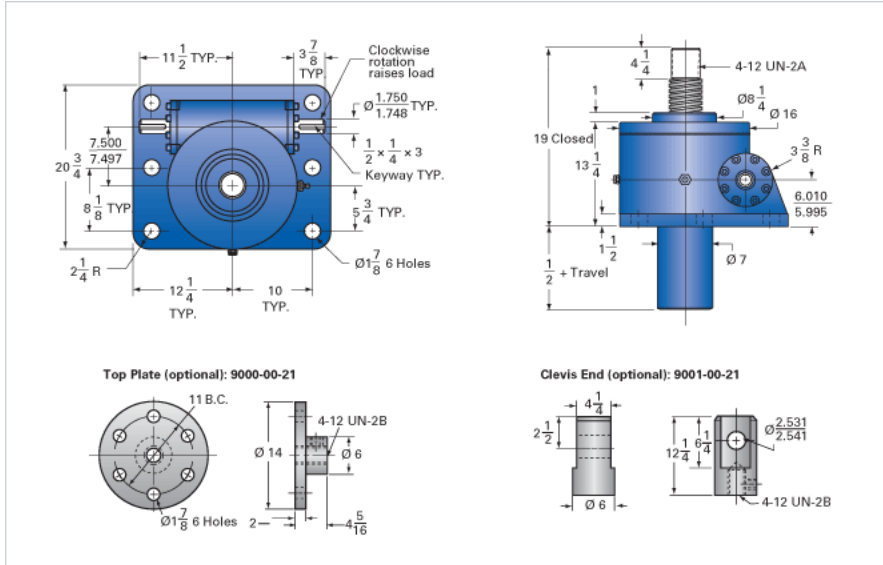

ActionJac 100-MSJ-U 32:1

Call 800-321-7800 or visit us online at www.nookindustries.com to configure and order your ActionJac 100-MSJ-U 32:1 today!

Details

Capacity [Ton]	100
Gear Ratio	32:1
Turns of Worm per Inch Travel	48
Torque to Raise 1 lb. [in-lb]	0.0377
Lifting Screw Diameter [in]	6.00
Screw Lead [in]	0.667
Root Diameter [in]	5.254
Tare Drag Torque [in-lb]	205

Performance Specifications

Maximum Allowable Input [hp]	12.50
Maximum Input Torque [in-lb]	7460
Maximum Worm Speed at Rated Load [rpm]	106
Maximum Load at 1750 RPM [lb]	11941
Starting Torque	2 x Running Torque