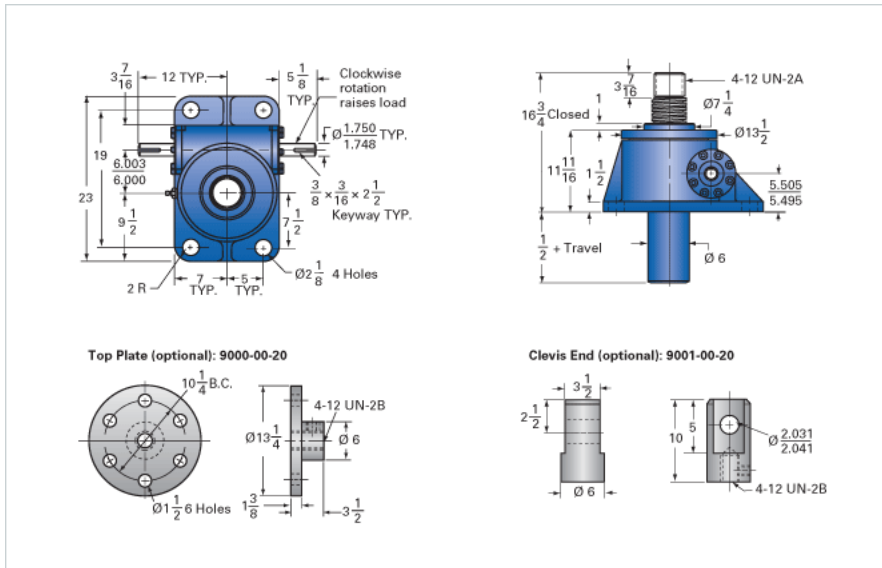

ActionJac 75-MSJ-U 32:1

Call 800-321-7800 or visit us online at www.nookindustries.com to configure and order your ActionJac 75-MSJ-U 32:1 today!

Details

Capacity [Ton]	75
Gear Ratio	32:1
Turns of Worm per Inch Travel	48
Torque to Raise 1 lb. [in-lb]	0.0252
Lifting Screw Diameter [in]	5.00
Screw Lead [in]	0.667
Root Diameter [in]	4.286
Tare Drag Torque [in-lb]	155

Performance Specifications

Maximum Allowable Input [hp]	9.00
Maximum Input Torque [in-lb]	3780
Maximum Worm Speed at Rated Load [rpm]	150
Maximum Load at 1750 RPM [lb]	12862
Starting Torque	2 x Running Torque

Weight

Base 0 Travel [lb]	310
Per Inch of Travel [lb]	6.50
Grease [lb]	9.0