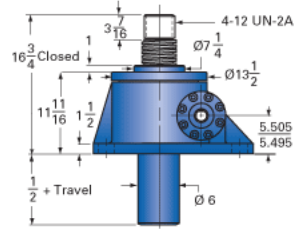

ActionJac 75-MSJ-U 32:1

Call 800-321-7800 or visit us online at www.nookindustries.com to configure and order your ActionJac 75-MSJ-U 32:1 today!