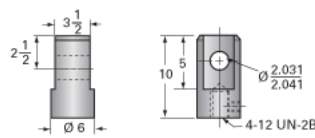

### Details

Capacity [Ton]	75
Gear Ratio	32:1
Turns of Worm per Inch Travel	48
Torque to Raise 1 lb. [in-lb]	0.0252
Lifting Screw Diameter [in]	5.00
Screw Lead [in]	0.667
Root Diameter [in]	4.286
Tare Drag Torque [in-lb]	155