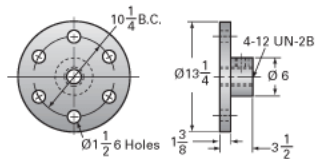

Top Plate (optional): 9000-00-20