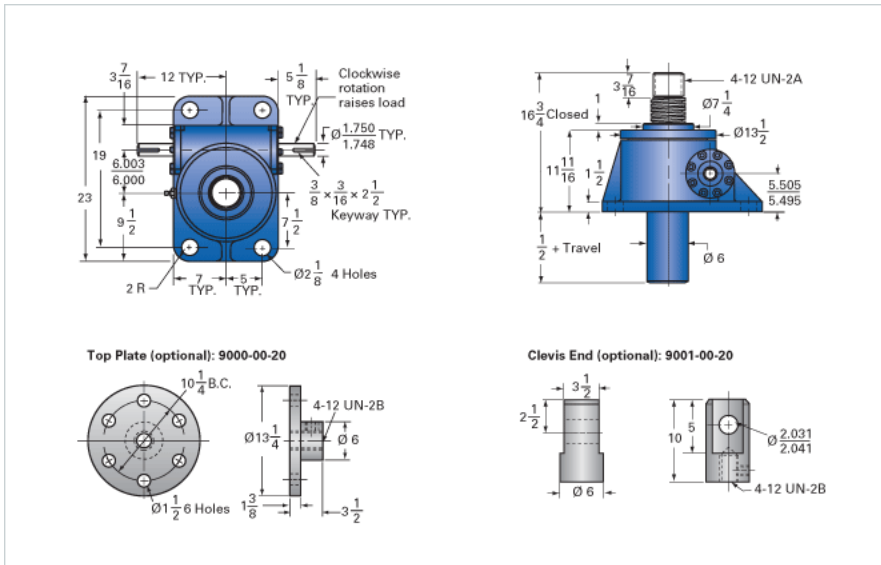

ActionJac 75-MSJ-U 32:1

Call 800-321-7800 or visit us online at www.nookindustries.com to configure and order your ActionJac 75-MSJ-U 32:1 today!

Details

Capacity [Ton]	75
Gear Ratio	32:1
Turns of Worm per Inch Travel	48
Torque to Raise 1 lb. [in-lb]	0.0252
Lifting Screw Diameter [in]	5.00
Screw Lead [in]	0.667
Root Diameter [in]	4.286
Tare Drag Torque [in-lb]	155

Performance Specifications

Maximum Allowable Input [hp]	9.00
Maximum Input Torque [in-lb]	3780
Maximum Worm Speed at Rated Load [rpm]	150
Maximum Load at 1750 RPM [lb]	12862
Starting Torque	2 x Running Torque

Weight

Base 0 Travel [lb]	310
Per Inch of Travel [lb]	6.50
Grease [lb]	9.0