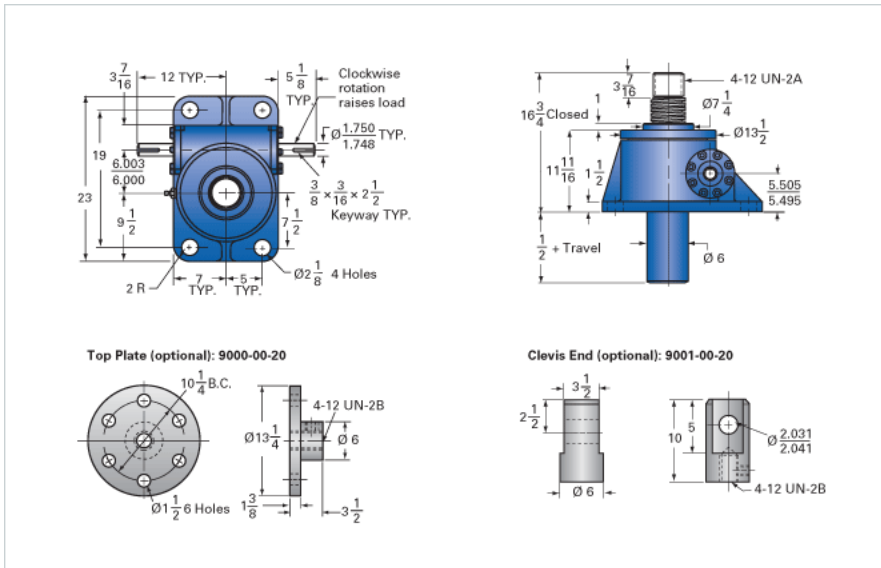

ActionJac 75-MSJ-U 32:1

Call 800-321-7800 or visit us online at www.nookindustries.com to configure and order your ActionJac 75-MSJ-U 32:1 today!

Details

Capacity [Ton]	75
Gear Ratio	32:1
Turns of Worm per Inch Travel	48
Torque to Raise 1 lb. [in-lb]	0.0252
Lifting Screw Diameter [in]	5.00
Screw Lead [in]	0.667
Root Diameter [in]	4.286
Tare Drag Torque [in-lb]	155

Performance Specifications

Maximum Allowable Input [hp]	9.00
Maximum Input Torque [in-lb]	3780
Maximum Worm Speed at Rated Load [rpm]	150
Maximum Load at 1750 RPM [lb]	12862
Starting Torque	2 x Running Torque

Weight

Base 0 Travel [lb]	310
Per Inch of Travel [lb]	6.50
Grease [lb]	9.0