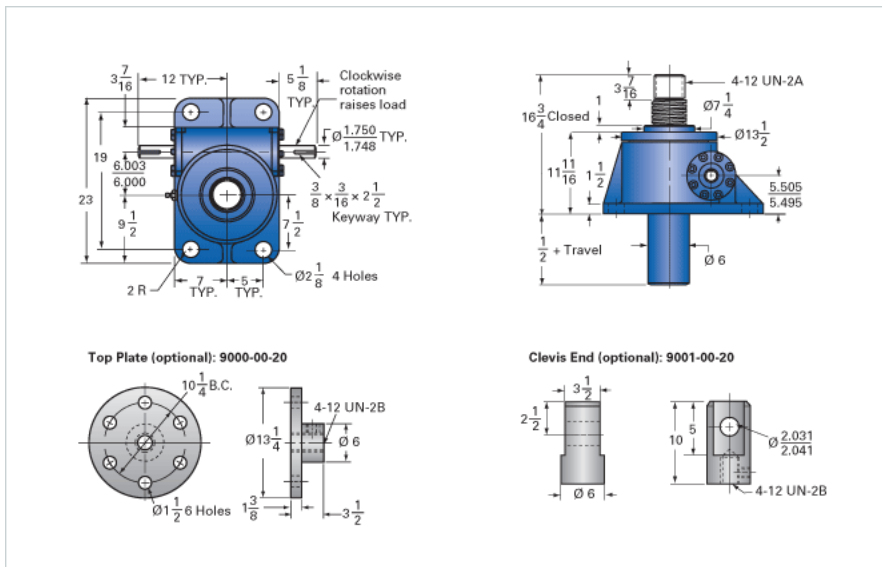

### Details

Capacity [Ton]	75
Gear Ratio	32:1
Turns of Worm per Inch Travel	48
Torque to Raise 1 lb. [in-lb]	0.0252
Lifting Screw Diameter [in]	5.00
Screw Lead [in]	0.667
Root Diameter [in]	4.286
Tare Drag Torque [in-lb]	155

### Performance Specifications

Maximum Allowable Input [hp]	9.00
Maximum Input Torque [in-lb]	3780
Maximum Worm Speed at Rated Load [rpm]	150
Maximum Load at 1750 RPM [lb]	12862
Starting Torque	2 x Running Torque