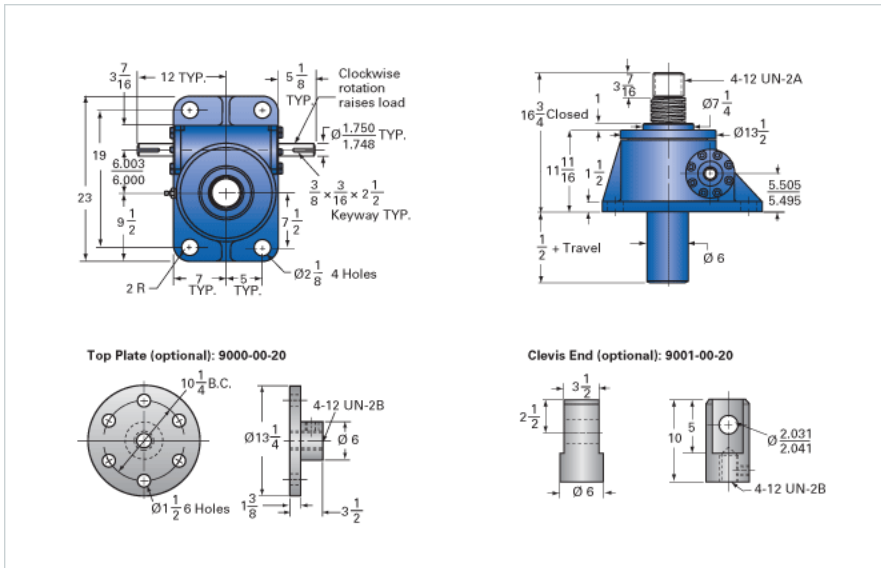

### Details

Capacity [Ton]	75
Gear Ratio	32:1
Turns of Worm per Inch Travel	48
Torque to Raise 1 lb. [in-lb]	0.0252
Lifting Screw Diameter [in]	5.00
Screw Lead [in]	0.667
Root Diameter [in]	4.286
Tare Drag Torque [in-lb]	155

### Performance Specifications

Maximum Allowable Input [hp]	9.00
Maximum Input Torque [in-lb]	3780
Maximum Worm Speed at Rated Load [rpm]	150
Maximum Load at 1750 RPM [lb]	12862
Starting Torque	2 x Running Torque

### Weight

Base 0 Travel [lb]	310
Per Inch of Travel [lb]	6.50
Grease [lb]	9.0