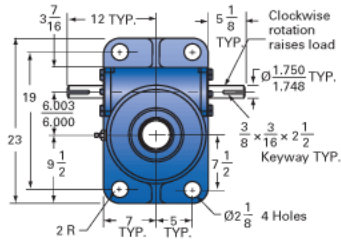

ActionJac 75-MSJ-U 32:1

Call 800-321-7800 or visit us online at www.nookindustries.com to configure and order your ActionJac 75-MSJ-U 32:1 today!